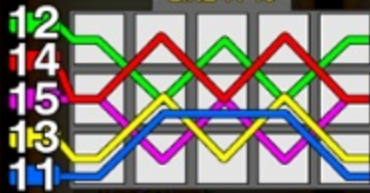

9

9

9

9

LINES

Rich n Wild

AUTO

SPIN

CASH \$352,955.80 LINES 30 TOTAL BET \$0.90

BET \$0.03

[-] [0.03] [+]

DEMO

HOW TO PLAY

RULES

LINE 1-5

LINE 6-10

LINE 11-15

LINE 16-20

LINE 21-25

LINE 26-30

Rich n Wild

AUTO

SPIN

CASH \$352,955.80

LINES 30

TOTAL BET \$0.90

BET \$0.03

DEMO

HOW TO PLAY

RULES

Game Rules

'Chichen Itza' substitutes for all symbols except scatters.