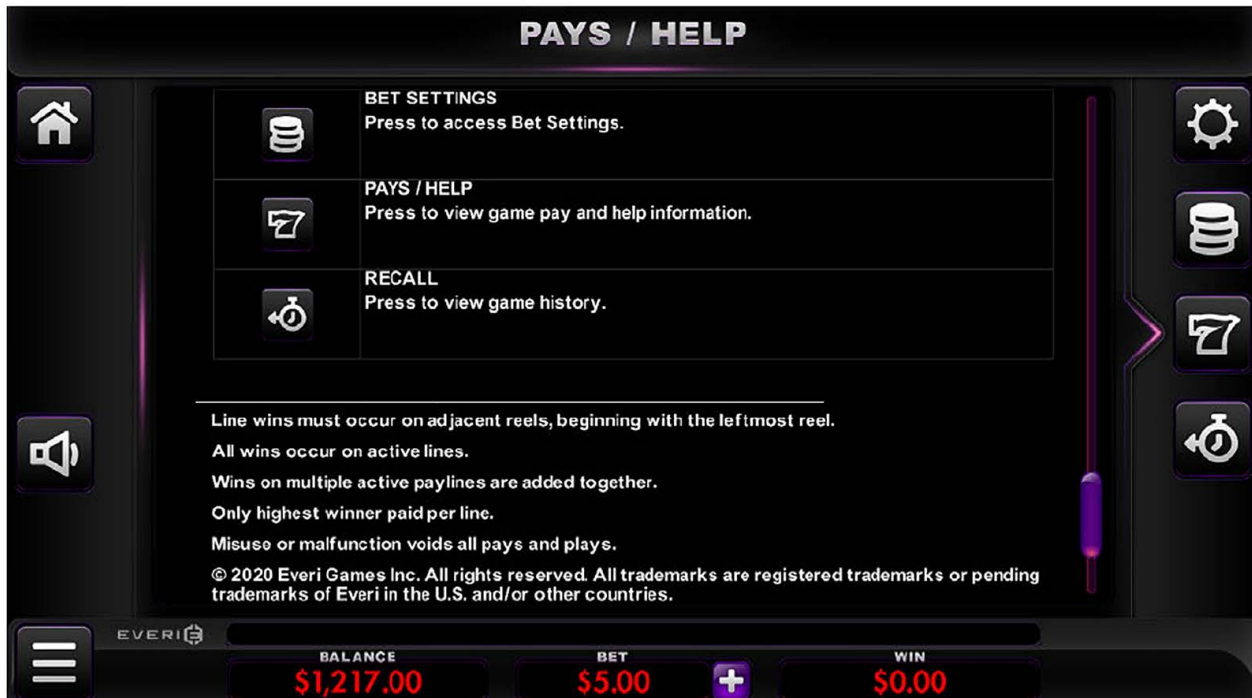

EVERI

BALANCE	BET	WIN
\$1,217.00	\$5.00	\$0.00

PAYS / HELP

SPIN
Press to start playing with the current bet settings.
Or, if applicable, press Space Bar to start playing with the current bet settings.
Quick Stop: Press again to quick stop the reels.

LOBBY
Press to return to Lobby.

SOUND
Press to enable or disable Sound.

SETTINGS
Press to access game Settings.

BET SETTINGS
Press to access Bet Settings.

EVERI

BALANCE	BET	WIN
\$1,217.00	\$5.00	\$0.00

- The prizes are paid in accordance with the payout table available on the game interface.
- Any game in progress for more than 24 hours will be completed and the corresponding prize, if any, will be deposited into the account.
-