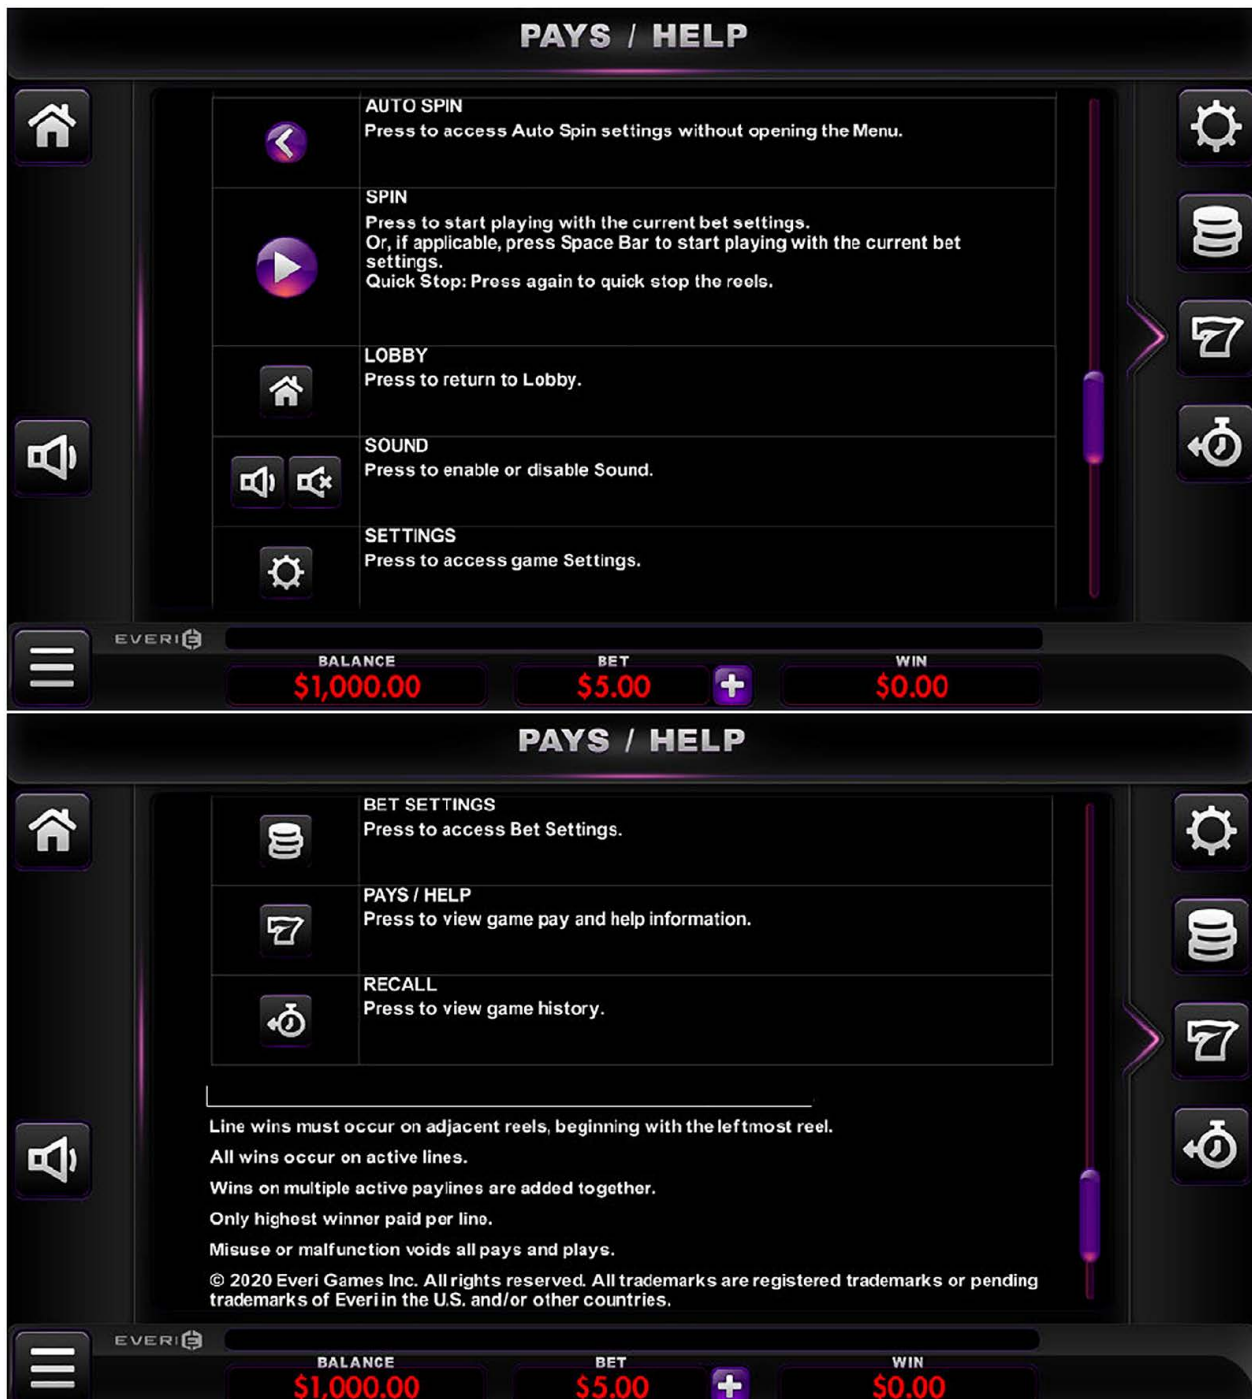

BAR BAR BAR 5

GAME RULES

SPECIAL SYMBOLS

The Total Meltdown symbol appears only on reel 1 and pays one credit or is wild for non-Meltdown symbols to make winning combinations. The Total Meltdown 3X symbol appears only on reel 2 and pays three credits or is wild for non-Meltdown symbols multiplying 3X winning combinations. The Total Meltdown 5X symbol appears only on reel 3 and pays five credits or is wild for non-Meltdown symbols multiplying 5X winning combinations. Any Total Meltdown symbol pays only when landing on an active payline. Combining 3X and 5X multiplies 15X winning combination on the payline.

EVERI

BALANCE
\$1,000.00

BET
\$5.00 +

WIN
\$0.00

PAYS / HELP

RESPIN BONUS

Certain winning combinations may activate the Respin Bonus. Reels may spin up to 5 times, paying different winning combinations. Reels are weighted differently during Respin Bonus.

PAYLINES

ADDITIONAL INFORMATION

MENU
Press to open and close game settings and view game information.

BET
Press to access Bet Settings without opening the Menu.

EVERI

BALANCE
\$1,000.00

BET
\$5.00 +

WIN
\$0.00

*The prizes are paid in accordance with the payout table available on the game interface

Any game in progress for more than 24 hours will be completed and the corresponding prize, if any, will be deposited into the account.