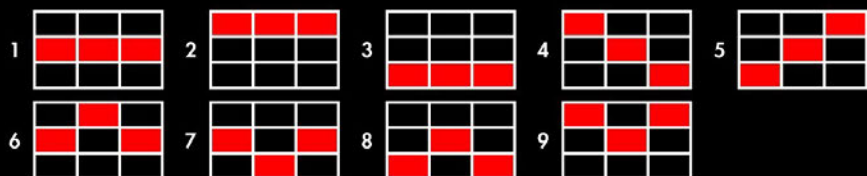

PAYS / HELP

PAYLINES

ADDITIONAL INFORMATION

	MENU Press to open and close game settings and view game information.
	BET Press to access Bet Settings without opening the Menu.
	AUTO SPIN

EVERI

BALANCE $1,000.00	BET $2.25	WIN $0.00

PAYS / HELP

	AUTO SPIN Press to access Auto Spin settings without opening the Menu.
	SPIN Press to start playing with the current bet settings. Or, if applicable, press Space Bar to start playing with the current bet settings. Quick Stop: Press again to quick stop the reels.
	LOBBY Press to return to Lobby.
	SOUND Press to enable or disable Sound.
	SETTINGS Press to access game Settings.

EVERI

BALANCE $1,000.00	BET $2.25	WIN $0.00