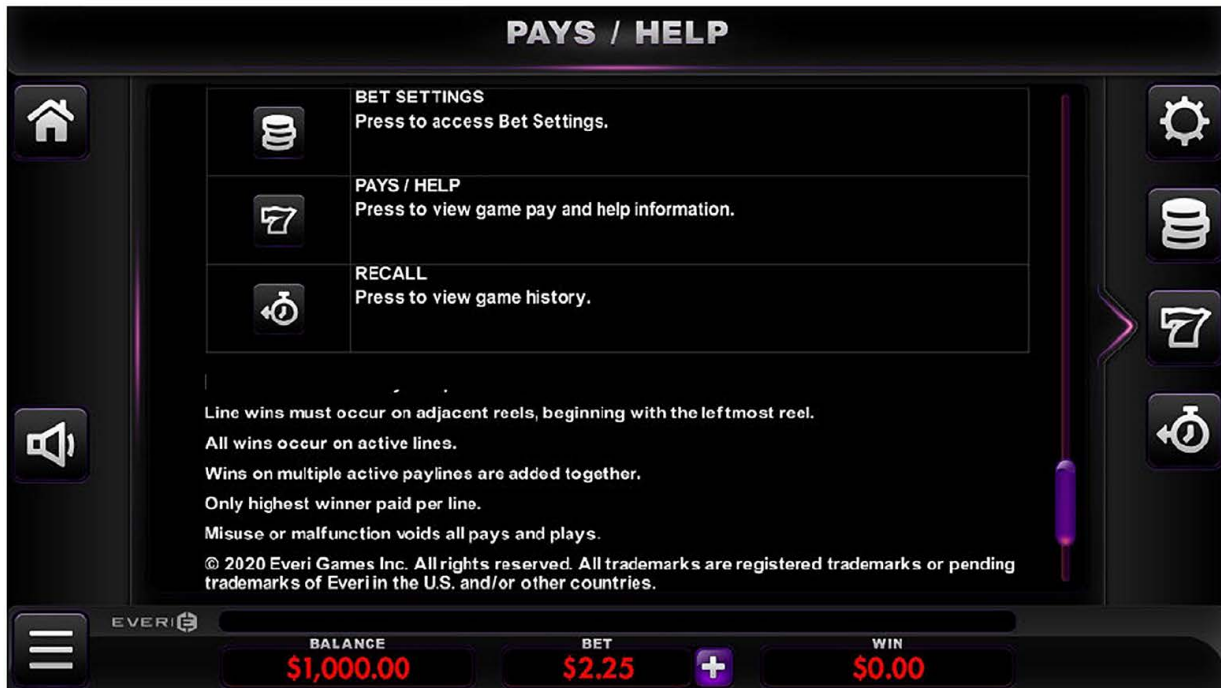

PAYS / HELP

PAYLINES

ADDITIONAL INFORMATION

	MENU Press to open and close game settings and view game information.
	BET Press to access Bet Settings without opening the Menu.
	AUTO SPIN

EVERI

BALANCE \$1,000.00	BET \$2.25	WIN \$0.00
------------------------------	----------------------	----------------------

PAYS / HELP

	AUTO SPIN Press to access Auto Spin settings without opening the Menu.
	SPIN Press to start playing with the current bet settings. Or, if applicable, press Space Bar to start playing with the current bet settings. Quick Stop: Press again to quick stop the reels.
	LOBBY Press to return to Lobby.
	SOUND Press to enable or disable Sound.
	SETTINGS Press to access game Settings.

EVERI

BALANCE \$1,000.00	BET \$2.25	WIN \$0.00
------------------------------	----------------------	----------------------

The prizes are paid in accordance with the payout table available on the game interface.