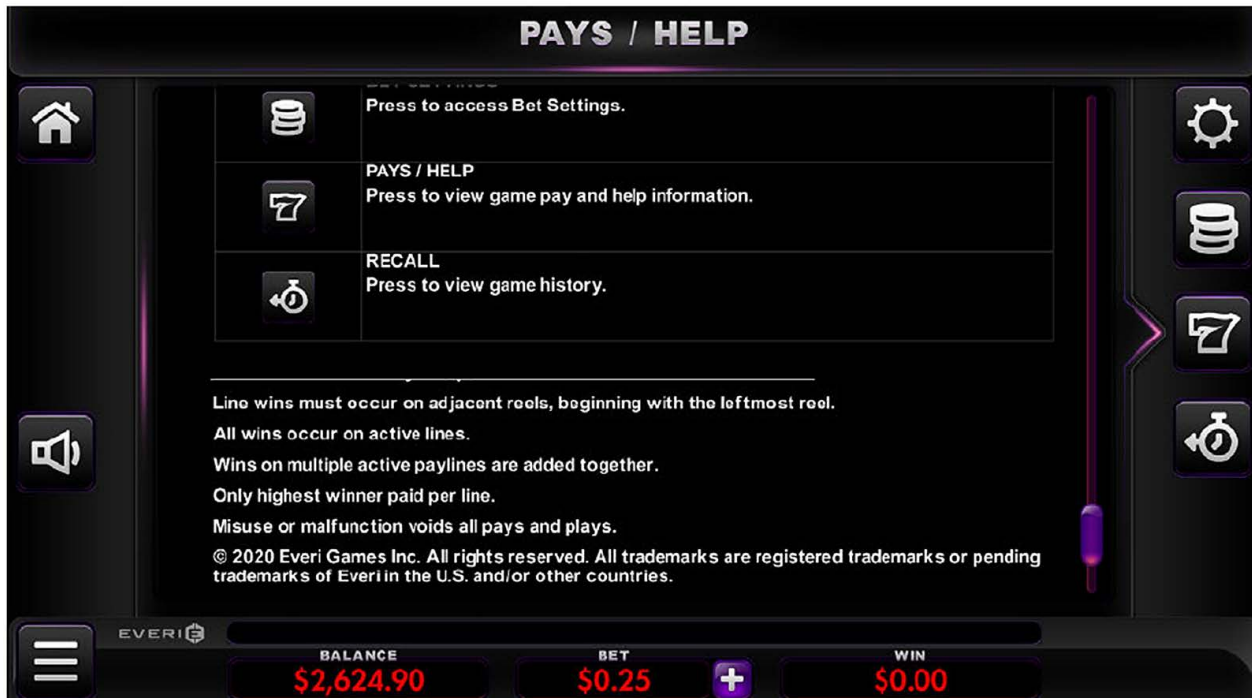

	SPIN Press to start playing with the current bet settings. Or, if applicable, press Space Bar to start playing with the current bet settings. Quick Stop: Press again to quick stop the reels.
	LOBBY Press to return to Lobby.
	SOUND Press to enable or disable Sound.
	SETTINGS Press to access game Settings.
	BET SETTINGS Press to access Bet Settings.

EVERI

BALANCE

\$2,624.90

BET

\$0.25

WIN

\$0.00

*The prizes are paid in accordance with the payout table available on the game interface.

Any game in progress for more than 24 hours will be completed and the corresponding prize, if any, will be deposited into the account.