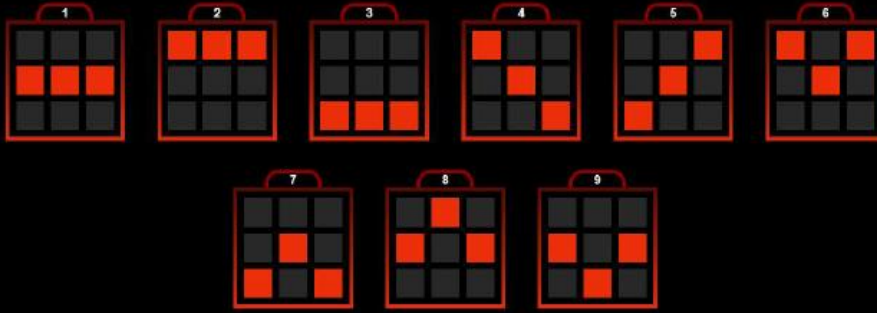

PAYTABLE

• LINE WINS ARE MULTIPLIED BY THE BET PER LINE

PAYLINES

WILD FEATURE

- IS WILD AND SUBSTITUTES FOR ALL OTHER SYMBOLS EXCEPT MULTIPLIER SYMBOLS, AND
- IS WILD AND SUBSTITUTES FOR ALL OTHER SYMBOLS EXCEPT MULTIPLIER SYMBOLS, AND
- IS WILD AND SUBSTITUTES FOR ALL OTHER SYMBOLS EXCEPT MULTIPLIER SYMBOLS, AND

JACKPOT FEATURE

- ON AN ACTIVE PAYLINE AWARDS THE HIGHEST TIER JACKPOT.
- ON AN ACTIVE PAYLINE AWARDS THE SECOND TIER JACKPOT.
- ON AN ACTIVE PAYLINE AWARDS THE THIRD TIER JACKPOT.
- , , ON AN ACTIVE PAYLINE AWARDS THE FOURTH TIER JACKPOT. , , OR OR DO NOT SUBSTITUTE FOR THE FOURTH TIER PRIZE.

MULTIPLIER SYMBOLS

- CERTAIN SYMBOLS DISPLAY A OR MULTIPLIER.
- MULTIPLIERS MULTIPLY WINNING COMBINATIONS. TWO OR MORE MULTIPLIERS ON A PAYLINE MULTIPLY TOGETHER AND MULTIPLY THE WINNING COMBINATION. THE MAXIMUM TOTAL MULTIPLIER FOR A WINNING COMBINATION IS 100X.
- 2x** MULTIPLIERS ARE AVAILABLE ON AND
- 3x** MULTIPLIERS ARE AVAILABLE ON , AND
- 4x** MULTIPLIERS ARE AVAILABLE ON , AND
- 5x** MULTIPLIERS ARE AVAILABLE ON , , AND
- NOT ALL MULTIPLIERS ARE AVAILABLE ON EACH REEL.

RULES

- PRESS THE SPIN BUTTON TO PLAY AT YOUR SELECTED BET LEVEL.
- PRESS THE SPACEBAR KEY TO PLAY THE GAME AT THE CURRENT SELECTED BET LEVEL (IF APPLICABLE).
- PLAYER MAY PLAY 1, 3, 5, OR 9 LINES.
- ALL WINS PAY LEFT TO RIGHT ONLY, ON ADJACENT REELS, BEGINNING WITH THE LEFTMOST REEL.
- ALL DISPLAYED WINS HAVE BEEN MULTIPLIED BY THE BET MULTIPLIER.
- ONLY THE HIGHEST AWARD IS PAID PER LINE COMBINATION.
- ALL WINNING PAYLINES WILL BE ADDED TO TOTAL WIN.
- THE DISPLAYED GAME RTP CAN BE ACHIEVED AT THE MINIMUM BET LEVEL.