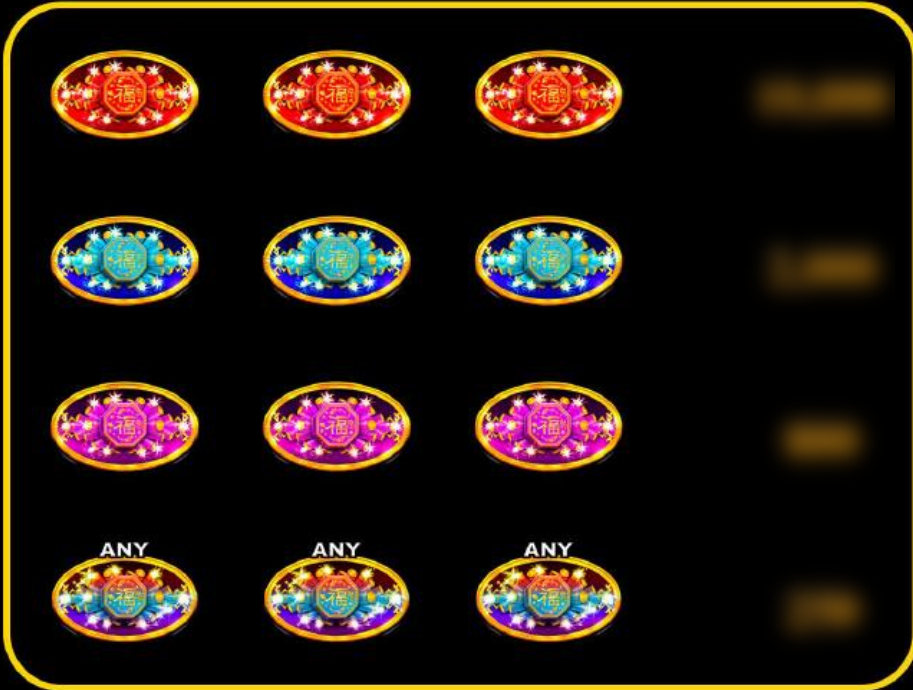

PAYTABLE

• LINE WINS ARE MULTIPLIED BY THE BET PER LINE

PAYLINES

WILD FEATURE

- IS WILD AND SUBSTITUTES FOR ALL OTHER SYMBOLS EXCEPT MULTIPLIER SYMBOLS, AND
- IS WILD AND SUBSTITUTES FOR ALL OTHER SYMBOLS EXCEPT MULTIPLIER SYMBOLS, AND
- IS WILD AND SUBSTITUTES FOR ALL OTHER SYMBOLS EXCEPT MULTIPLIER SYMBOLS, AND

RULES

- PRESS THE SPIN BUTTON TO PLAY AT YOUR SELECTED BET LEVEL.
- PRESS THE SPACEBAR KEY TO PLAY THE GAME AT THE CURRENT SELECTED BET LEVEL (IF APPLICABLE).
- PLAYER MAY PLAY 1, 3, 5, OR 9 LINES.
- ALL WINS PAY LEFT TO RIGHT ONLY, ON ADJACENT REELS, BEGINNING WITH THE LEFTMOST REEL.
- ALL DISPLAYED WINS HAVE BEEN MULTIPLIED BY THE BET MULTIPLIER.
- ONLY THE HIGHEST AWARD IS PAID PER LINE COMBINATION.
- ALL WINNING PAYLINES WILL BE ADDED TO TOTAL WIN.
- THE DISPLAYED GAME RTP CAN BE ACHIEVED AT THE MINIMUM BET LEVEL.

GAME VERSION: 1.1.0

MALFUNCTION VOIDS ALL PAYS AND PLAYS.

GAME RTP: 94.95%

The prizes are paid in accordance with the payout table available on the game interface.

With the exception of a game triggered during a bonus round, any game in progress will be completed after 24 hours and the corresponding prize, if any, will be deposited into the account.