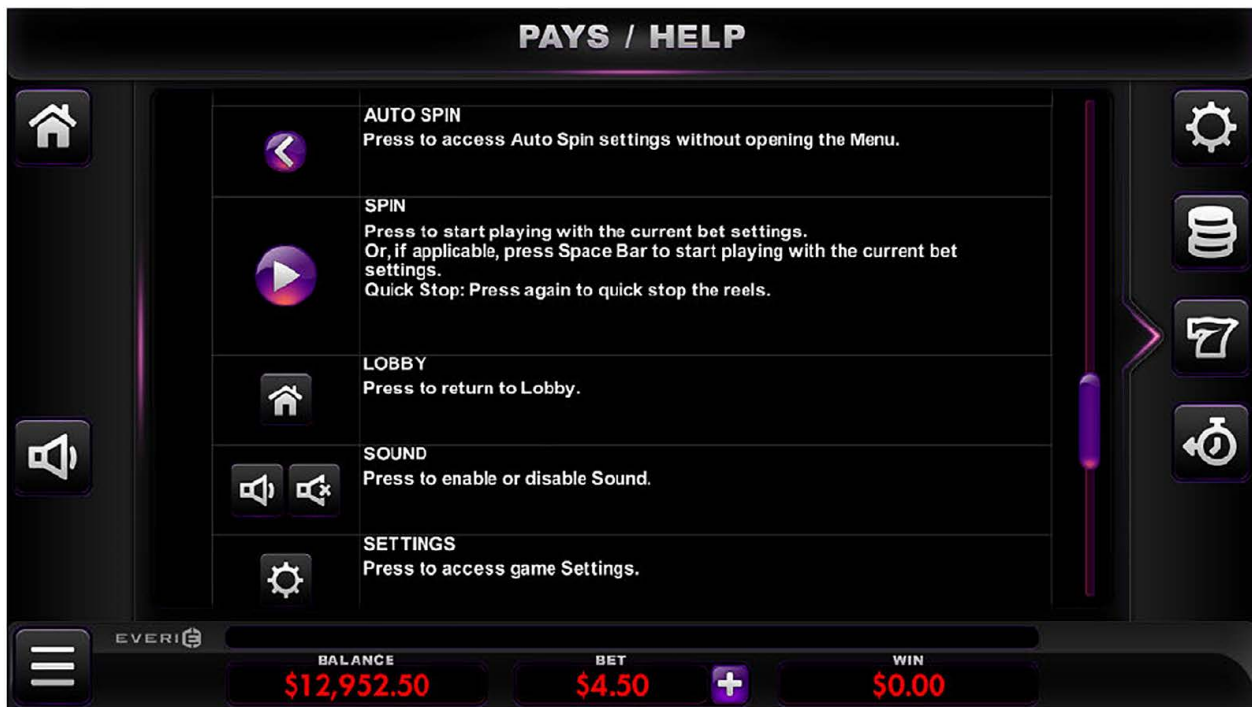

	MENU Press to open and close game settings and view game information.
	BET Press to access Bet Settings without opening the Menu.
	AUTO SPIN

EVERI

BALANCE	BET	WIN
\$12,952.50	\$4.50 	\$0.00

Note : The prizes are paid in accordance with the payout table available on the game interface.

Any game in progress for more than 24 hours will be completed and the corresponding prize, if any, will be deposited into the account.