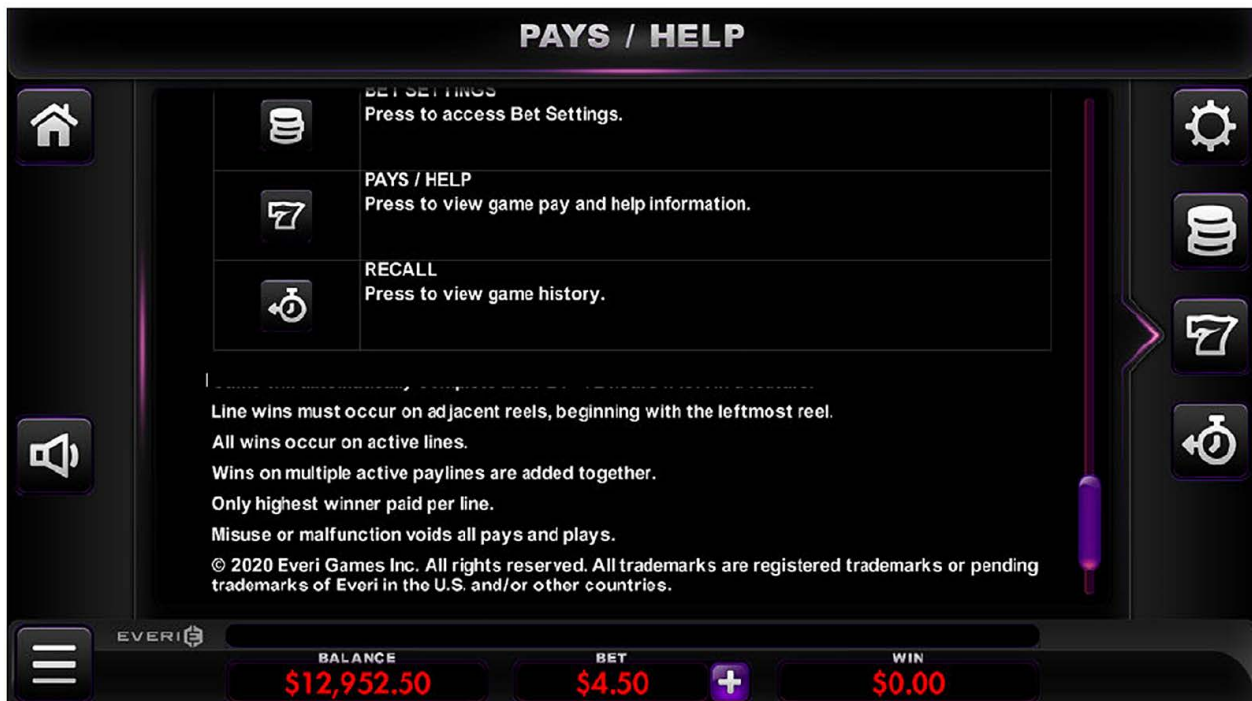

	MENU Press to open and close game settings and view game information.
	BET Press to access Bet Settings without opening the Menu.
	AUTO SPIN

EVERI

BALANCE	BET	WIN
\$12,952.50	\$4.50 	\$0.00

Note : The prizes are paid in accordance with the payout table available on the game interface.

Any game in progress for more than 24 hours will be completed and the corresponding prize, if any, will be deposited into the account.