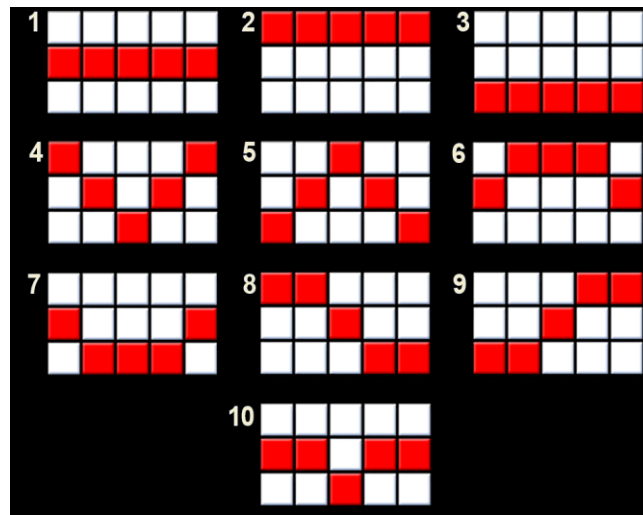

Every scatter that lands will add 2 Free Spins.

MINOTAUR

Paytable

Values are based on current stake multiplied by the win per line for each symbol.

5x 250x
4x 50x
3x 10x

5x 20x
4x 6x
3x 3x

5x 12x
4x 3x
3x 2x

5x 50x
4x 20x
3x 5x

5x 16x
4x 6x
3x 3x

5x 10x
4x 2x
3x 1x

5x 30x
4x 8x
3x 4x

5x 16x
4x 5x
3x 2x

5x 10x
4x 2x
3x 1x

MINOTAUR

Win Lines

Wins are achieved for any 3, 4 or 5 of a kind along a winline. This is a 10 win line game, paying both ways.

This is a fixed line game.

Game Information

The overall payout percentage of the game is 95.85%.

Super Spins

Super Spins is a high stake game mode in which 4 spins are played sequentially on 4 separate reel sets.

If a wild lands, it will expand and transfer to the remaining reels it will also have a 2x multiplier, which will increase by 1x on each transferred wild.