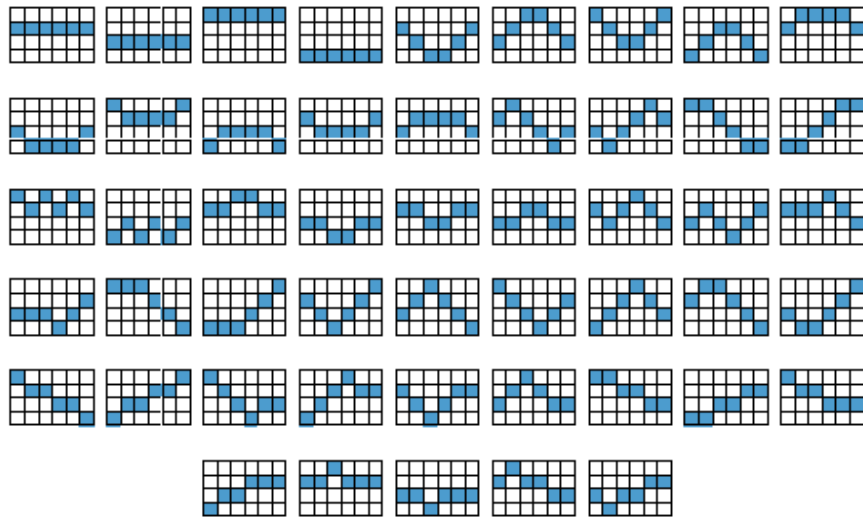

with a credit value contributes to Scatter Bucks pays.

appears on all reels.

is a scatter symbol.

does not contribute to Scatter Bucks pays.

appears naturally only on reels 2, 4, 5, and 6.

appears on all reels via  substitution.

GENERAL INFO

PAY LINES

GENERAL INFO : LINE PAY RULES

Line wins must appear on played lines.

Line win symbols must appear on adjacent reels, beginning with the leftmost reel.

Only the highest win is paid on each line.