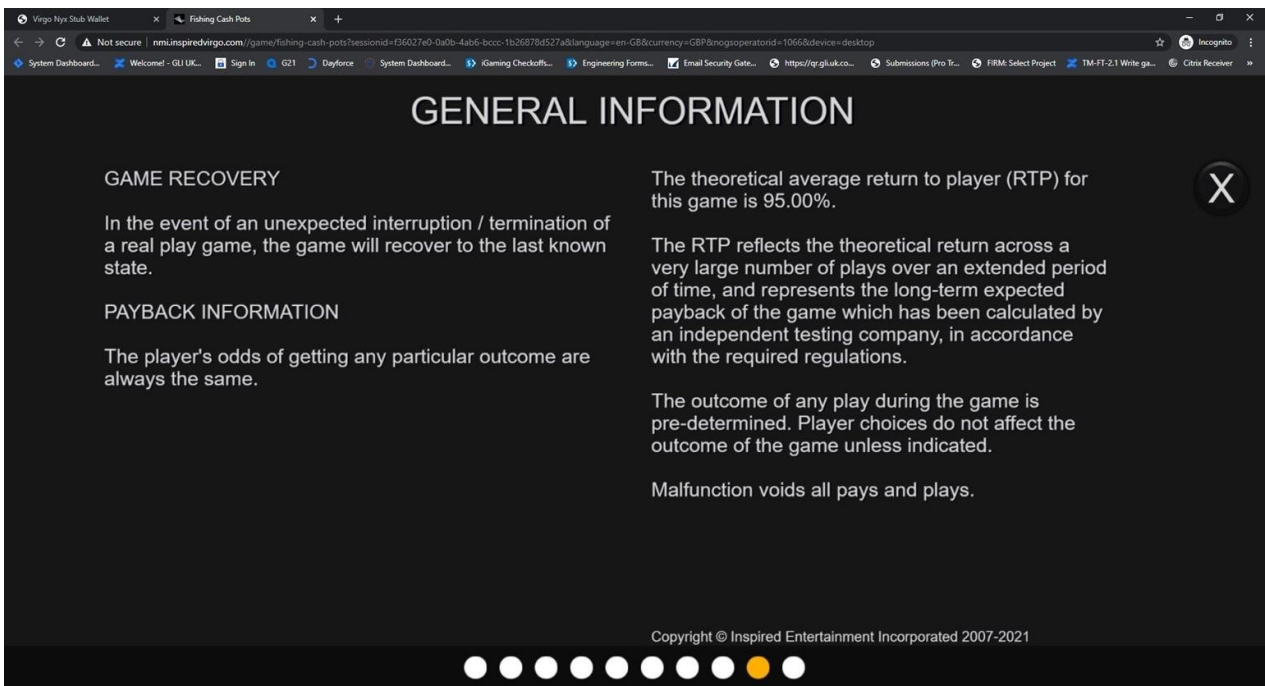

The prizes are paid in accordance with the payout table available on the game interface.

Any game in progress for more than 35 days will be cancelled, and the corresponding bet will be refunded.