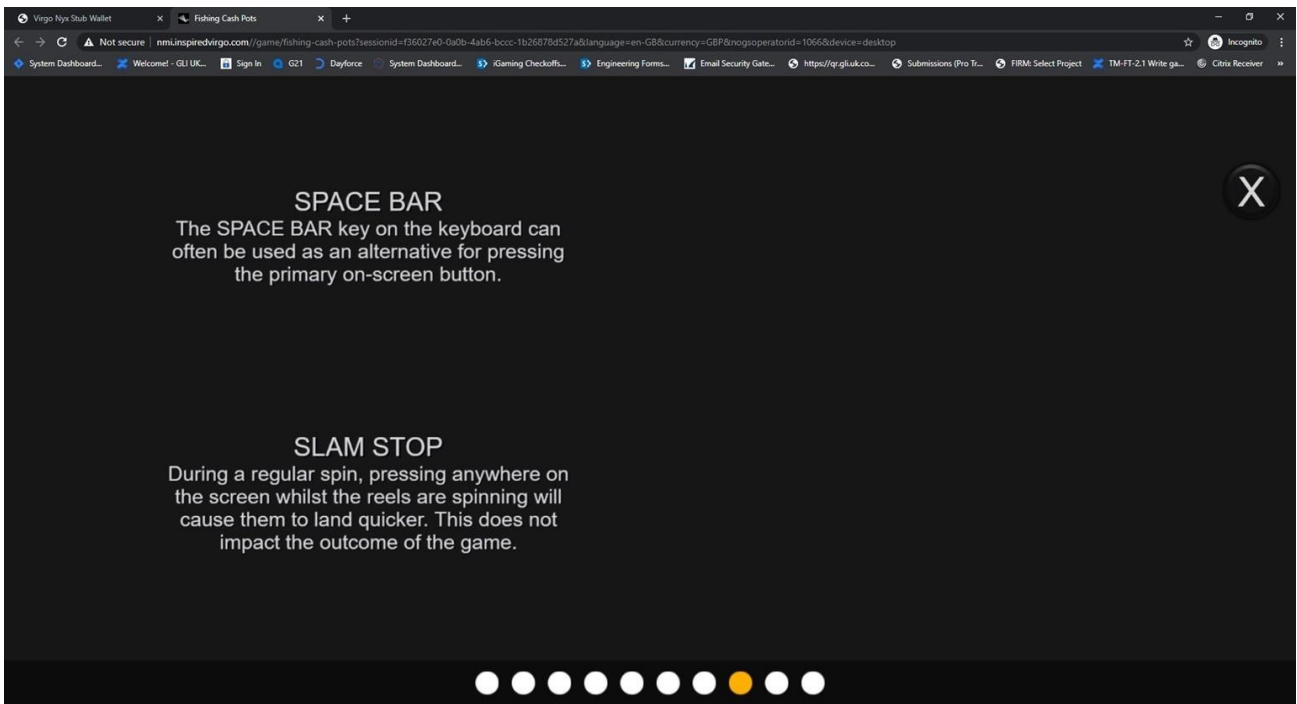

The prizes are paid in accordance with the payout table available on the game interface.

Any game in progress for more than 35 days will be cancelled, and the corresponding bet will be refunded.