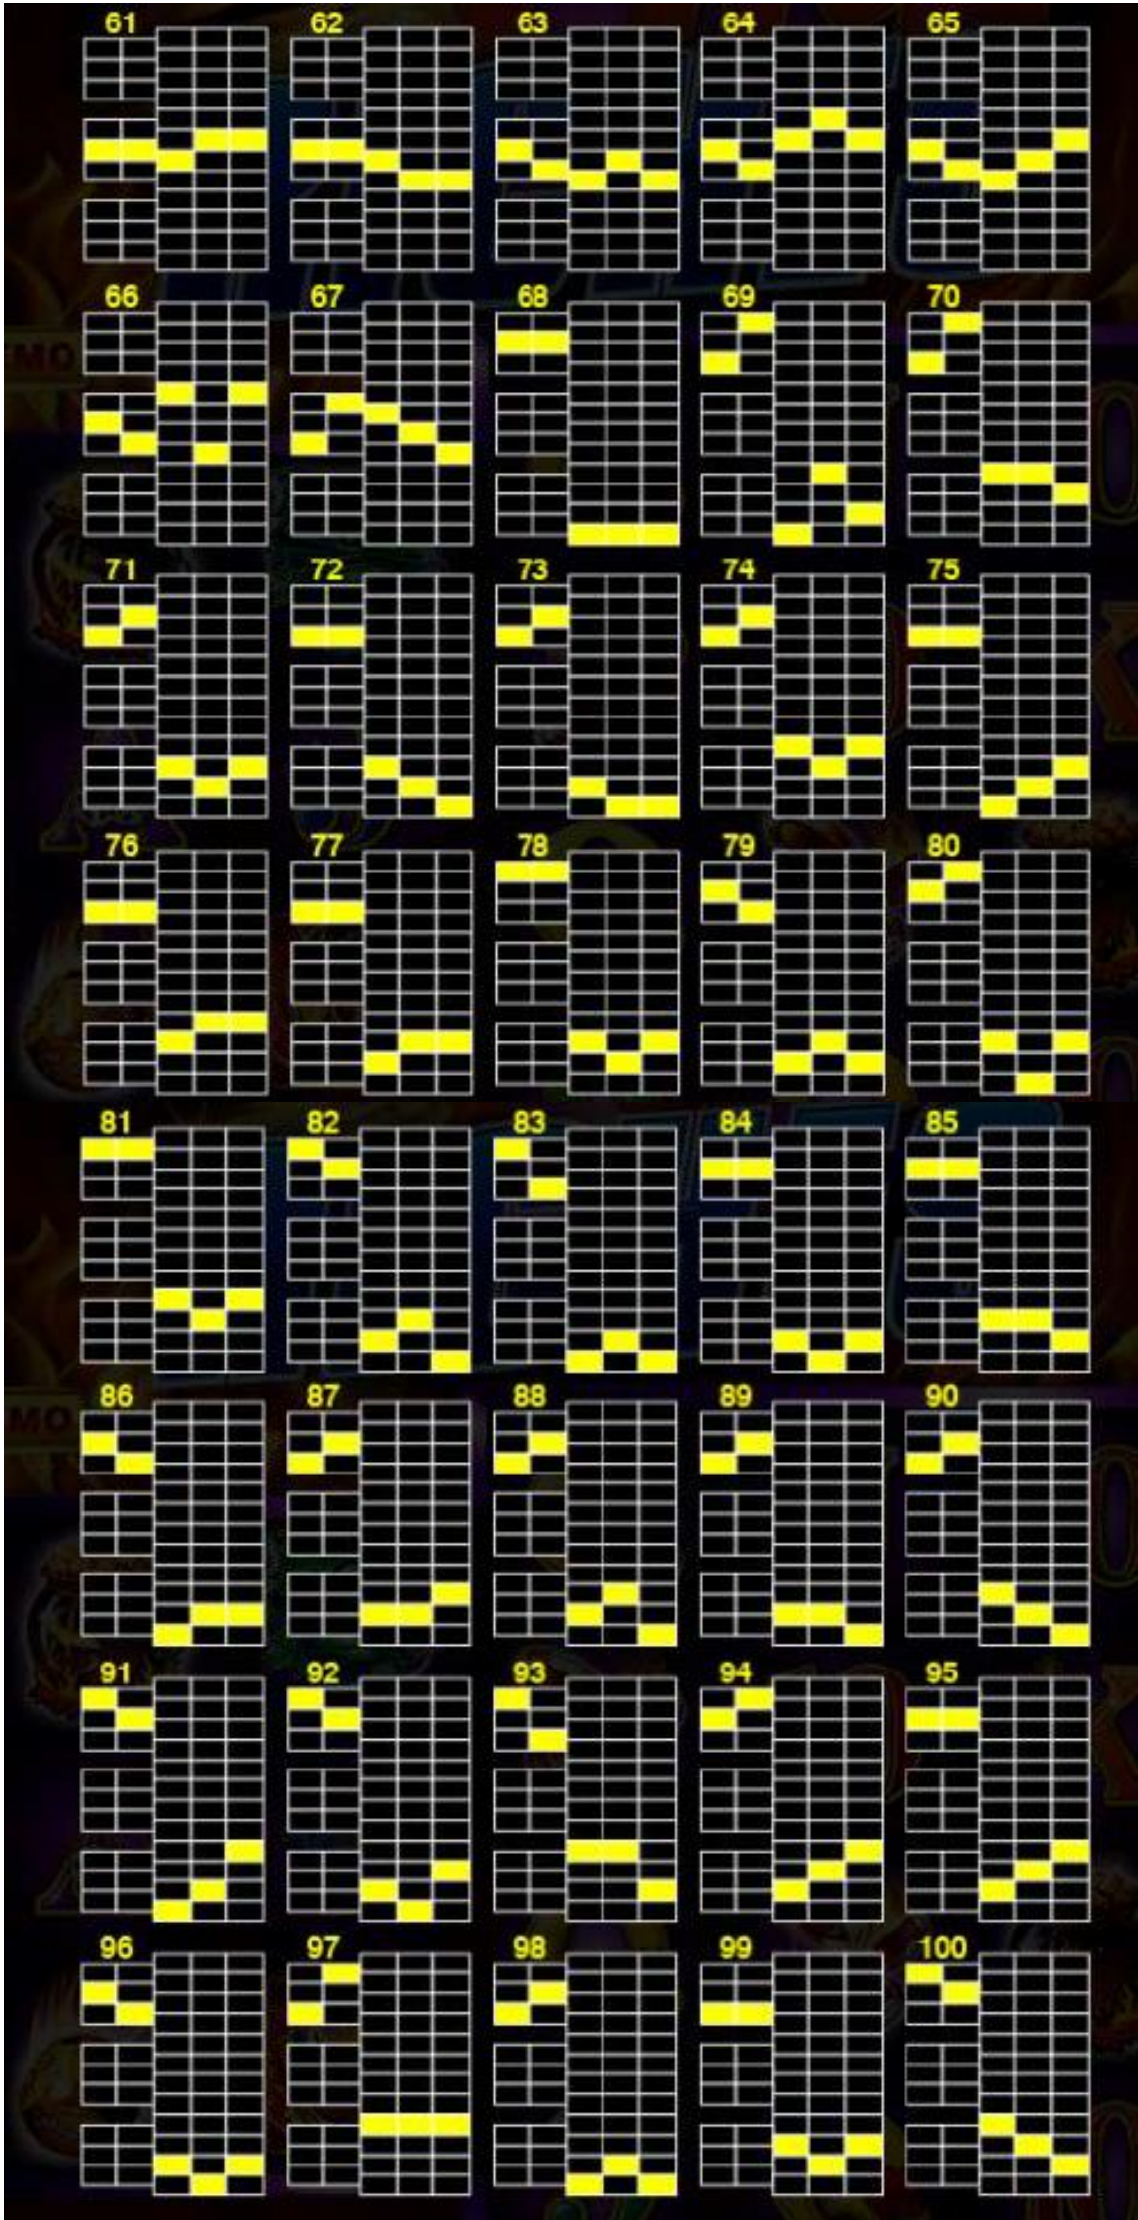

## BASE LINES

1		2		3		4		5	
6		7		8		9		10	
11		12		13		14		15	
16		17		18		19		20	
21		22		23		24		25	
26		27		28		29		30	
31		32		33		34		35	
36		37		38		39		40	
41		42		43		44		45	
46		47		48		49		50	

## FEATURE LINES

'Whopper Wild' appears during paid games only.

'Whopper Wild' appears on reel 3 only.

When 'Whopper Wild' appears anywhere on reel 3, all game symbols on reels 3, 4 and 5 are replaced by 'Diamond' except 'Wild Fire Riches' which is replaced by 'Wild Fire Riches Wild'.

'Wild Fire Riches Wild' substitutes for all symbols except 'Whopper Wild'.

'Wild Fire Riches Wild' appears during paid games only.

'Wild Fire Riches Wild' appears on reels 4 and 5 only.

All wins begin with leftmost reel and pay left to right on adjacent reels, except scatters.