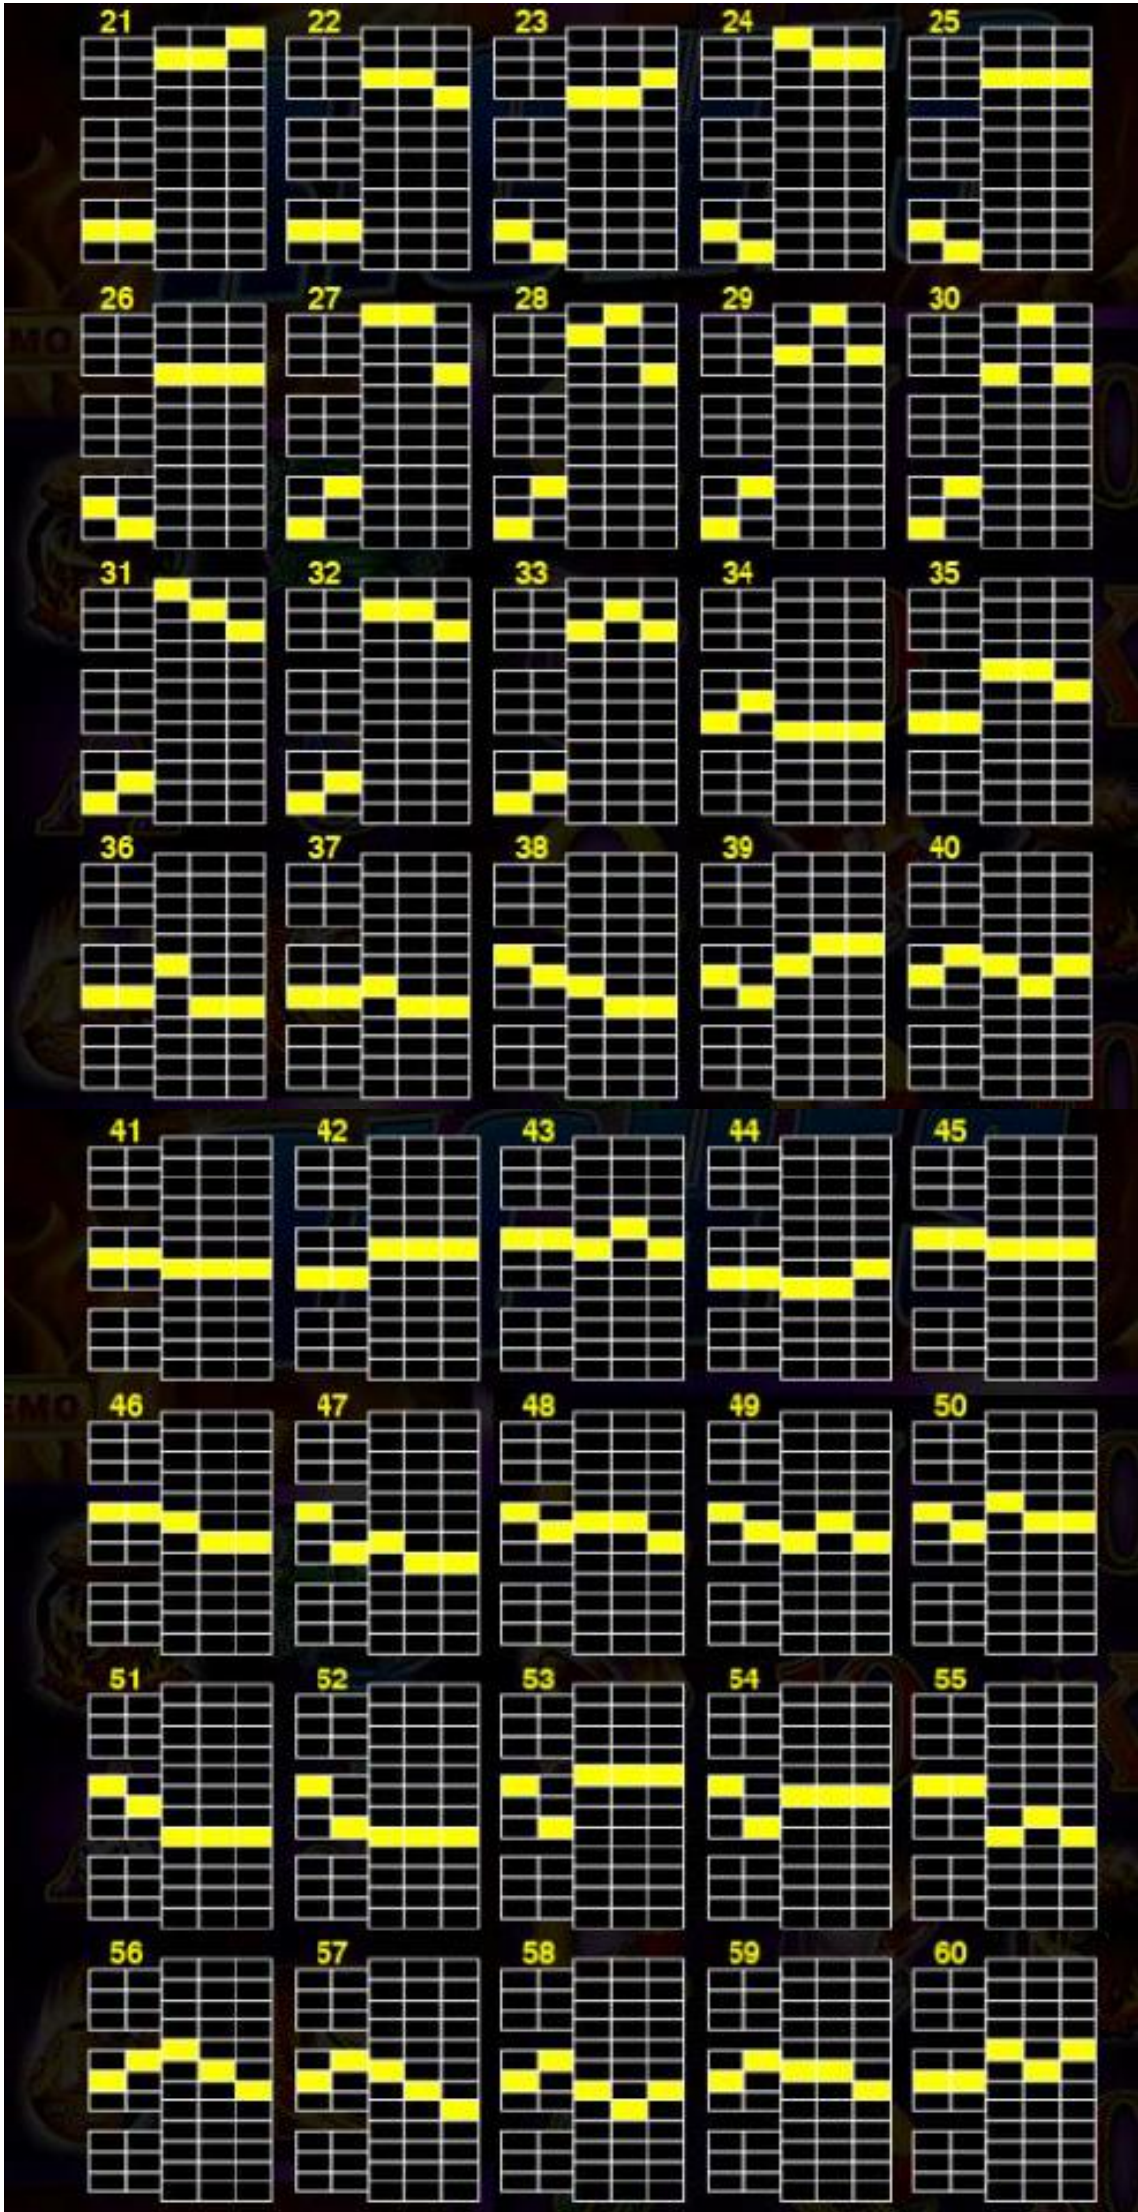

## BASE LINES

1		2		3		4		5	
6		7		8		9		10	
11		12		13		14		15	
16		17		18		19		20	
21		22		23		24		25	
26		27		28		29		30	
31		32		33		34		35	
36		37		38		39		40	
41		42		43		44		45	
46		47		48		49		50	

## FEATURE LINES

'Whopper Wild' appears during paid games only.

'Whopper Wild' appears on reel 3 only.

When 'Whopper Wild' appears anywhere on reel 3, all game symbols on reels 3, 4 and 5 are replaced by 'Diamond' except 'Wild Fire Riches' which is replaced by 'Wild Fire Riches Wild'.

'Wild Fire Riches Wild' substitutes for all symbols except 'Whopper Wild'.

'Wild Fire Riches Wild' appears during paid games only.

'Wild Fire Riches Wild' appears on reels 4 and 5 only.

All wins begin with leftmost reel and pay left to right on adjacent reels, except scatters.