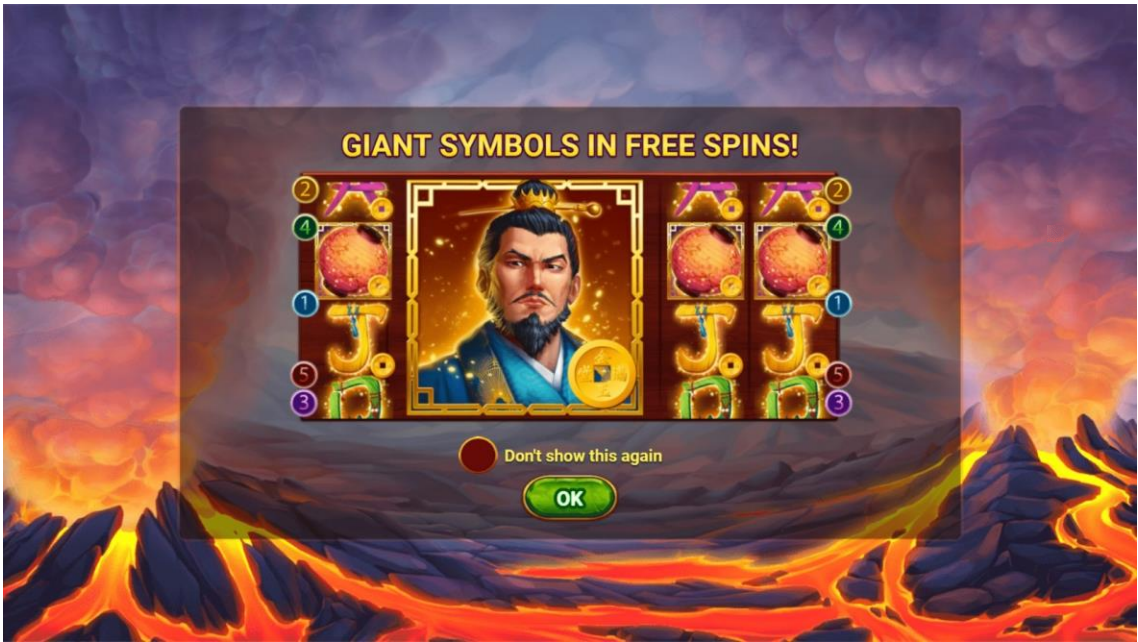

EASTERN GOLD DELUXE

PAYTABLE

			
3 \$20	3 \$3	3 \$10	3 \$10
4 \$60	4 \$7	4 \$20	4 \$20
5 \$100	5 \$15	5 \$40	5 \$40
6 \$200	6 \$30	6 \$80	6 \$80
			
3 \$5	3 \$5	3 \$5	3 \$5
4 \$10	4 \$10	4 \$10	4 \$10
5 \$20	5 \$20	5 \$20	5 \$20
6 \$40	6 \$40	6 \$40	6 \$40

FULL GAME RULES

Eastern Gold 6 Deluxe

Eastern Gold 6 Deluxe is a 6 reel, 3 row video slot. The game is played with 5 bet lines (fixed), orientated from left to right, starting from the outermost left.

The 'BONUS' symbol is a scatter symbol. 3, 4, 5 or 6 scatter symbols will trigger 10/15/20/25 free spins of the bonus game.

The game also features an optional Gamble round that provides an opportunity to multiply the total prize on any spin in the main game by correctly guessing the colour or suit of a hidden card. The Gamble round can be played up to five times in a row. The Gamble round is not available on the jackpot feature.

BONUS

During the bonus game, a random 'Giant symbol' will be chosen every spin which will take up the entirety of reels 2, 3 & 4 (cover 9 positions). Possible 'Giant symbols': Emperor, Koi Fish, Lantern, A, K, Q, J.