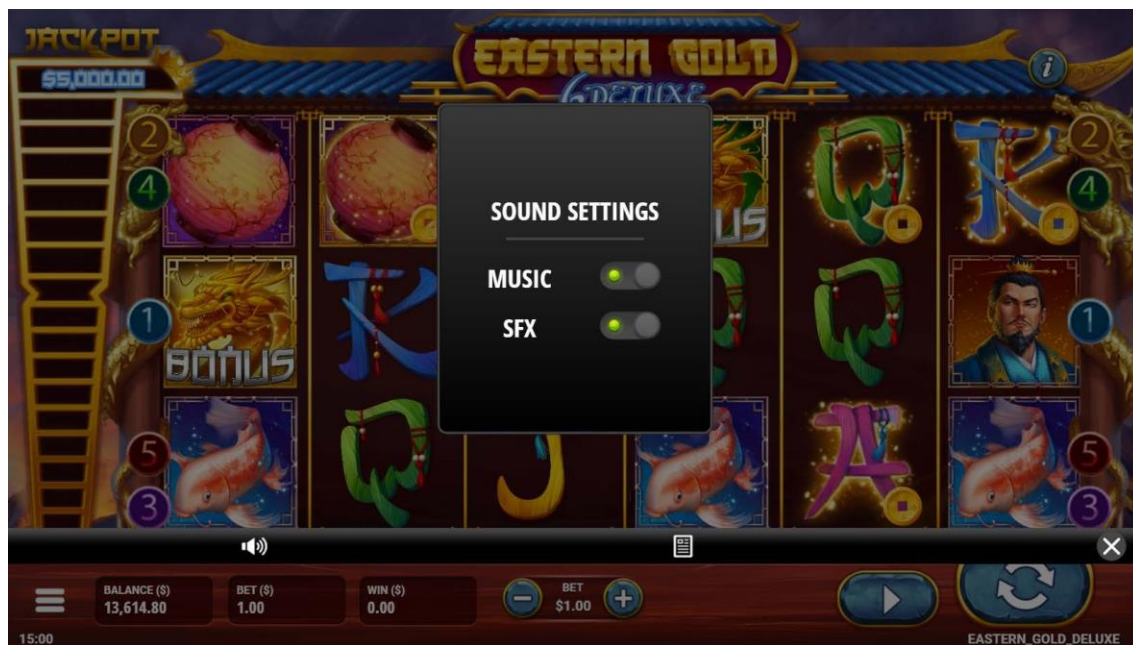

HOW TO PLAY

Select your bet amount

Press the Spin button to start game

Press the Spin Options menu button to customise your spin experience

Press the bet control buttons to increase or decrease your bet. Once you have reached the min/max bet, the corresponding button will be disabled.

KEYBOARD SHORTCUTS

'SPACEBAR' and 'ENTER' buttons on the keyboard can be used to start and stop the spin. Pressing and holding these buttons will spin using Super Turbo mode.

GAME SETTINGS

Game Sounds - Turn the sounds on or off.

Pay Table - Find out how much each symbol pays out, explanations of the game features, and information on the paylines.

Game Rules - Opens the rules of the game.

auto play

DEMO PLAY

The Operator's Demo Mode games are a sample of the Play for Real version. They play with the exact same rules and random number generator. Demo Mode versions of games allow you to play for 'fun money' that has no financial value.

Additional information

Paylines are from left to right on consecutive reels.

Malfunction voids all plays and pays.

The prizes are paid in accordance with the payout table available on the game interface.