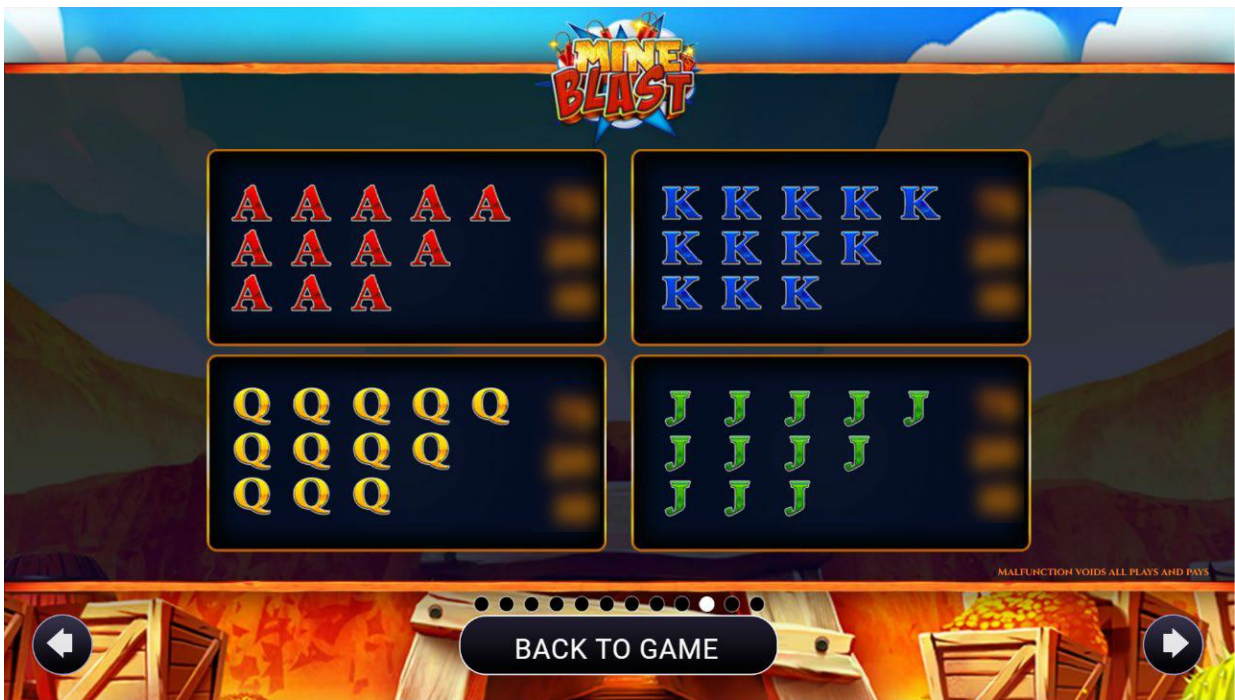

**BACK TO GAME**

**MINE BLAST**

**JACKPOT BONUS**

ANY   OR 

LANDING ANYWHERE ON THE REELS OF THE BASE GAME MAY  
AWARD THE JACKPOT BONUS.

THE PLAYER IS PRESENTED WITH **10**

AND MAY SELECT **1**.

THE PRIZES AVAILABLE DURING JACKPOT BONUS ARE THE  
PRIZES SHOWN ON

AT THE TIME OF TRIGGER.

THE SELECTED

MAY REVEAL AND AWARD

OR A CREDIT PRIZE BETWEEN 1000 AND 2750 CREDITS

WILL AWARD GRAND, MAJOR OR MINOR JACKPOT.

MALFUNCTION VOIDS ALL PLAYS AND PAYS

**BACK TO GAME**

The prizes are paid in accordance with the payout table available on the game interface.