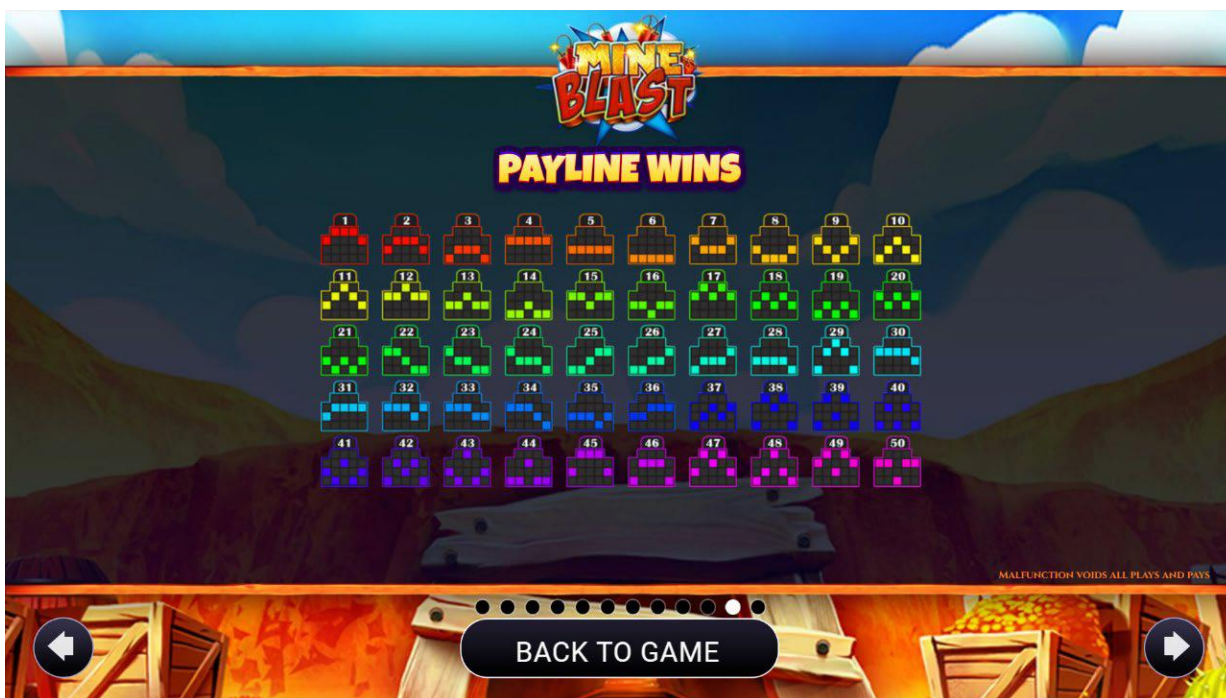

**BACK TO GAME**

**MINE BLAST**

**JACKPOT BONUS**

ANY   OR 

LANDING ANYWHERE ON THE REELS OF THE BASE GAME MAY  
AWARD THE JACKPOT BONUS.

THE PLAYER IS PRESENTED WITH **10**

AND MAY SELECT **1**.

THE PRIZES AVAILABLE DURING JACKPOT BONUS ARE THE  
PRIZES SHOWN ON

AT THE TIME OF TRIGGER.

THE SELECTED

MAY REVEAL AND AWARD

OR A CREDIT PRIZE BETWEEN 1000 AND 2750 CREDITS

WILL AWARD GRAND, MAJOR OR MINOR JACKPOT.

MALFUNCTION VOIDS ALL PLAYS AND PAYS

**BACK TO GAME**

The prizes are paid in accordance with the payout table available on the game interface.