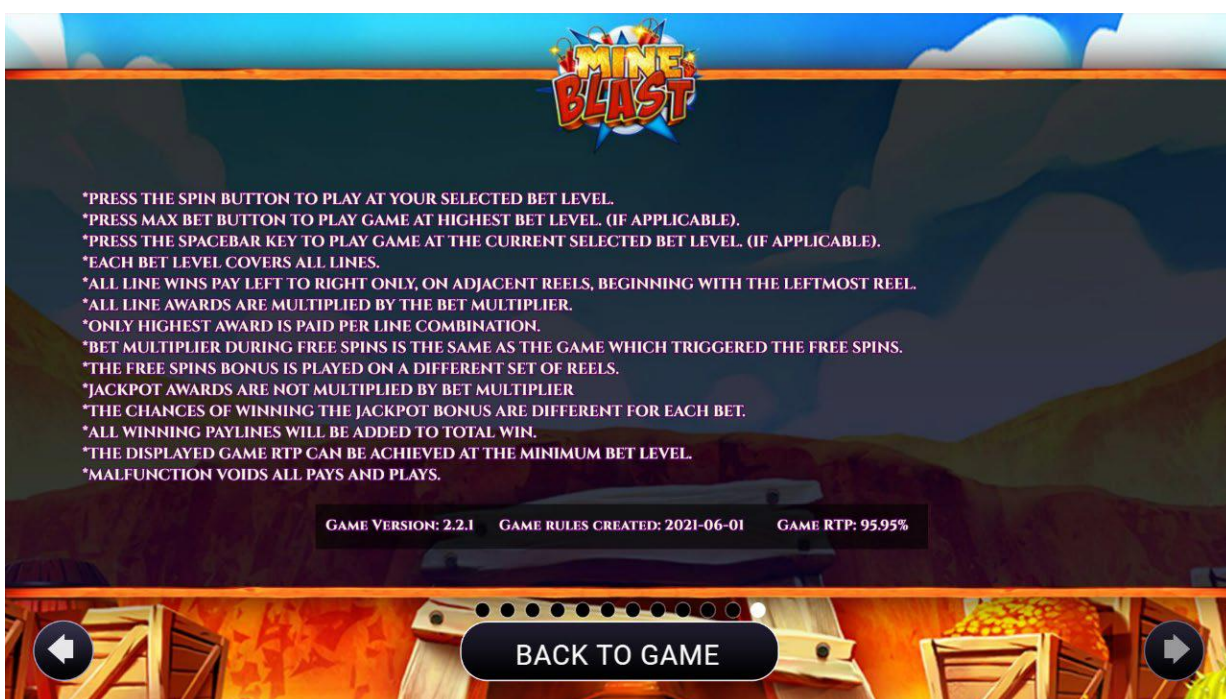

**BACK TO GAME**

**MINE BLAST**

**JACKPOT BONUS**

ANY   OR 

LANDING ANYWHERE ON THE REELS OF THE BASE GAME MAY  
AWARD THE JACKPOT BONUS.

THE PLAYER IS PRESENTED WITH **10**

AND MAY SELECT **1**.

THE PRIZES AVAILABLE DURING JACKPOT BONUS ARE THE  
PRIZES SHOWN ON

AT THE TIME OF TRIGGER.

THE SELECTED

MAY REVEAL AND AWARD

OR A CREDIT PRIZE BETWEEN 1000 AND 2750 CREDITS

WILL AWARD GRAND, MAJOR OR MINOR JACKPOT.

MALFUNCTION VOIDS ALL PLAYS AND PAYS

**BACK TO GAME**

The prizes are paid in accordance with the payout table available on the game interface.