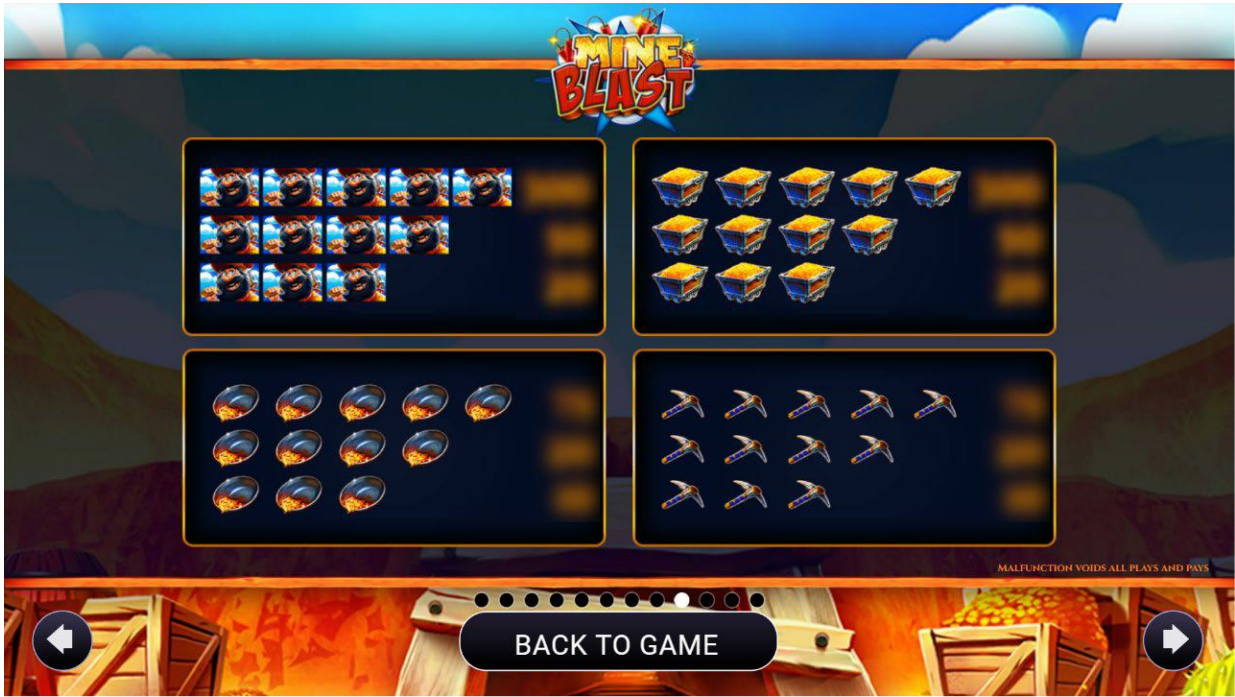

**BACK TO GAME**

**MINE BLAST**

**JACKPOT BONUS**

ANY   OR 

LANDING ANYWHERE ON THE REELS OF THE BASE GAME MAY  
AWARD THE JACKPOT BONUS.

THE PLAYER IS PRESENTED WITH **10**

AND MAY SELECT **1**.

THE PRIZES AVAILABLE DURING JACKPOT BONUS ARE THE  
PRIZES SHOWN ON

AT THE TIME OF TRIGGER.

THE SELECTED

MAY REVEAL AND AWARD

OR A CREDIT PRIZE BETWEEN 1000 AND 2750 CREDITS

WILL AWARD GRAND, MAJOR OR MINOR JACKPOT.

MALFUNCTION VOIDS ALL PLAYS AND PAYS

**BACK TO GAME**

The prizes are paid in accordance with the payout table available on the game interface.