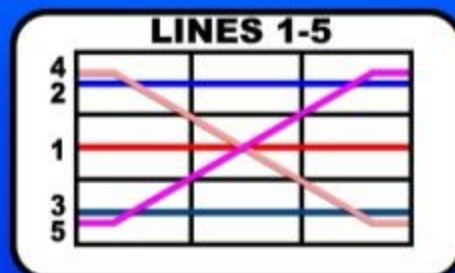

MORE THAN 1 MULTIPLIER MAY MATCH AND MULTIPLY IN A WIN, UP TO **9X**.

INCREASE THE BET TO SELECT THE NUMBER OF LINES TO PLAY.

AFTER MAX LINES HAVE BEEN SELECTED, INCREASE THE BET TO INCREASE THE BET MULTIPLIER,

UP TO A MAXIMUM BET MULTIPLIER OF **50X**.

Meter values are for example only.

TRIPLE LUCKY

FOUR LEAF CLOVER

ACTIVE POSITIONS
ARE INDICATED
BELOW IN WHITE.

Line wins must appear in active positions on played lines. Only the highest win is paid on each line.
 Line wins are multiplied by the bet multiplier. Wins are shown in credits unless marked as currency.
 Values displayed in the Game Rules have not been pre-multiplied, except where stated.
 Wins subject to verification. Malfunction voids all pays and plays.

TRIPLE LUCKY

FOUR LEAF CLOVER

GAME
RULES

TOUCH THIS BUTTON TO SEE THE GAME RULES, PAYTABLES, AND HELP SCREENS.

VOLUME

TOUCH THIS BUTTON TO ADJUST THE GAME VOLUME.
THIS BUTTON MAY NOT BE AVAILABLE.

TOUCH THIS BUTTON TO ADJUST THE GAME BRIGHTNESS.