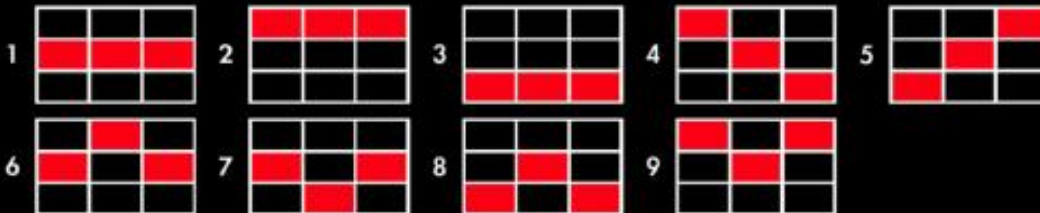

During the Platinum Spins Bonus, at max bet, when three Black Diamond symbols land on payline 9, the top Platinum Spin Progressive is awarded. When three Black Diamond symbols land on paylines 1 to 8, the bottom Platinum Spin Progressive is awarded.

At less than max bet, flat prizes are awarded. Prizes are multiplied by bet multiplier. During base game, three Black Diamond symbols on payline 9 awards 2,000 credits and three Black Diamond symbols on payline 1 to 8 awards 200 credits. During Platinum Spins, three Black Diamond symbols on payline 9 awards 5,000 credits and three Black Diamond symbols on payline 1 to 8 awards 700 credits.

Progressive tiers are funded by a percentage of all wagers.

PLATINUM SPINS

When the Platinum Spins symbol lands on reel 3, the Platinum Spins Bonus is triggered and the player is awarded 3 free spins. During the free spins, the Platinum Spins Progressives are not activated. The Base Game Progressives are not available during the free spins. If the Platinum Spins symbol lands during the free spins, an additional 3 spins are awarded. The maximum number of spins is 30. Reels are weighted differently during the Platinum Spins bonus. The Platinum Spins bonus, and progressive or flat prizes cannot be triggered on the same spin.

PAYLINES

ADDITIONAL INFORMATION

MENU

Press to open and close game settings and view game information.

BET

Press to access Bet Settings without opening the Menu.

AUTO SPIN

Press to access Auto Spin settings without opening the Menu.