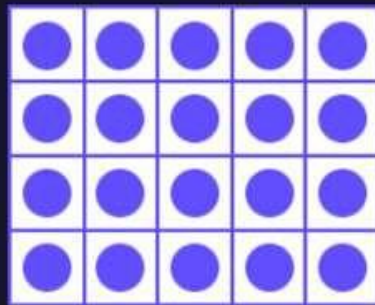

5 -
4 -
3 -

5 -
4 -
3 -

5 -
4 -
3 -

5 -
4 -
3 -

Of a kind

MAXIMUM WAYS

- Winning combinations must start from the leftmost reel and the symbols have to be on consecutive reels.
- Only the highest win is paid when there are more than one winning combination with a certain symbol.
- Base game setting = 243 maximum ways.

243 maximum ways

3 of a kind pays 2 ways

No win

- Free game setting = 1024 maximum ways.

1024 maximum ways

3 of a kind pays 2 ways

No win

GAME INFO