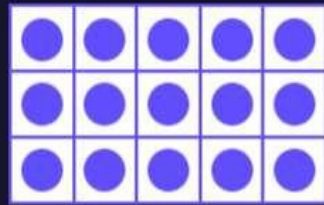

5 -
4 -
3 -

5 -
4 -
3 -

5 -
4 -
3 -

5 -
4 -
3 -

Of a kind

MAXIMUM WAYS

- Winning combinations must start from the leftmost reel and the symbols have to be on consecutive reels.
- Only the highest win is paid when there are more than one winning combination with a certain symbol.
- Base game setting = 243 maximum ways.

243 maximum ways

3 of a kind pays 2 ways

No win

- Free game setting = 1024 maximum ways.

1024 maximum ways

3 of a kind pays 2 ways

No win

GAME INFO