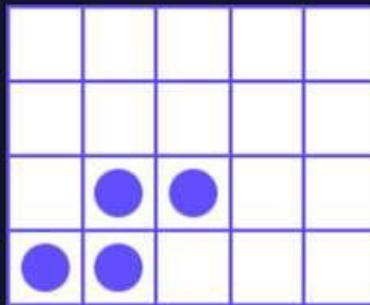

5 -
4 -
3 -

5 -
4 -
3 -

5 -
4 -
3 -

5 -
4 -
3 -

Of a kind

MAXIMUM WAYS

- Winning combinations must start from the leftmost reel and the symbols have to be on consecutive reels.
- Only the highest win is paid when there are more than one winning combination with a certain symbol.
- Base game setting = 243 maximum ways.

243 maximum ways

3 of a kind pays 2 ways

No win

- Free game setting = 1024 maximum ways.

1024 maximum ways

3 of a kind pays 2 ways

No win

GAME INFO