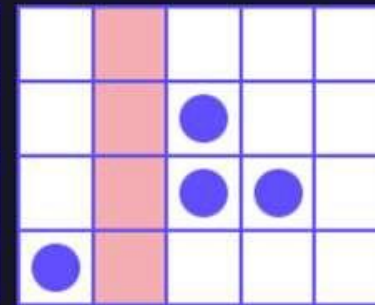

5 -
4 -
3 -

5 -
4 -
3 -

5 -
4 -
3 -

5 -
4 -
3 -

Of a kind

MAXIMUM WAYS

- Winning combinations must start from the leftmost reel and the symbols have to be on consecutive reels.
- Only the highest win is paid when there are more than one winning combination with a certain symbol.
- Base game setting = 243 maximum ways.

243 maximum ways

3 of a kind pays 2 ways

No win

- Free game setting = 1024 maximum ways.

1024 maximum ways

3 of a kind pays 2 ways

No win

GAME INFO