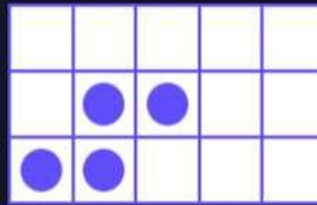

5 -
4 -
3 -

5 -
4 -
3 -

5 -
4 -
3 -

5 -
4 -
3 -

Of a kind

MAXIMUM WAYS

- Winning combinations must start from the leftmost reel and the symbols have to be on consecutive reels.
- Only the highest win is paid when there are more than one winning combination with a certain symbol.
- Base game setting = 243 maximum ways.

243 maximum ways

3 of a kind pays 2 ways

No win

- Free game setting = 1024 maximum ways.

1024 maximum ways

3 of a kind pays 2 ways

No win

GAME INFO