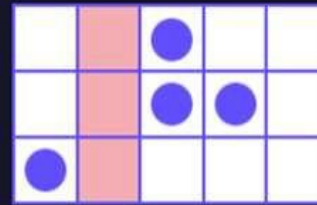

5 -
4 -
3 -

5 -
4 -
3 -

5 -
4 -
3 -

5 -
4 -
3 -

Of a kind

MAXIMUM WAYS

- Winning combinations must start from the leftmost reel and the symbols have to be on consecutive reels.
- Only the highest win is paid when there are more than one winning combination with a certain symbol.
- Base game setting = 243 maximum ways.

243 maximum ways

3 of a kind pays 2 ways

No win

- Free game setting = 1024 maximum ways.

1024 maximum ways

3 of a kind pays 2 ways

No win

GAME INFO