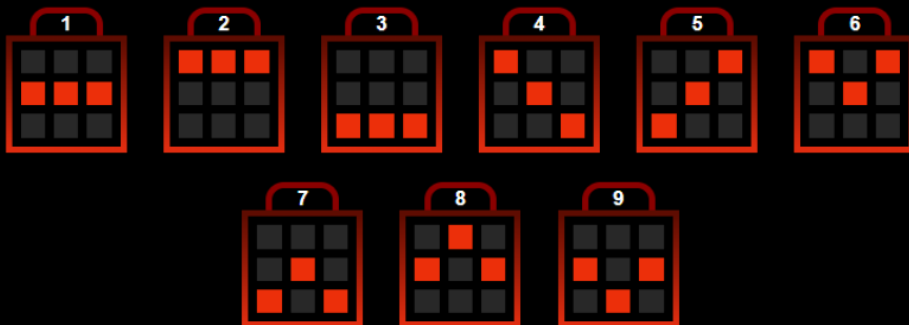

PAYTABLE

• LINE WINS ARE MULTIPLIED BY THE BET PER LINE.

PAYLINES

WILD FEATURE

- IS WILD FOR SEVEN AND BAR SYMBOLS EXCEPT WHEN A COMBINATION OF ANY 3 , , AND APPEAR ON AN ACTIVE PAYLINE. 1 IN A NON-JACKPOT WINNING COMBINATION WILL TRIPLE THE WIN, AND 2 IN A NON-JACKPOT WINNING COMBINATION WILL PAY 9X THE WIN.

- IS WILD FOR SEVEN AND BAR SYMBOLS EXCEPT WHEN A COMBINATION OF ANY 3 , , AND APPEAR ON AN ACTIVE PAYLINE.

- IS WILD FOR SEVEN AND BAR SYMBOLS EXCEPT WHEN A COMBINATION OF ANY 3 , , AND APPEAR ON AN ACTIVE PAYLINE.

JACKPOT WILDS

- 3 ON AN ACTIVE PAYLINE AWARDS THE HIGHEST TIER JACKPOT.
- 3 ON AN ACTIVE PAYLINE AWARDS THE SECOND-TIER JACKPOT.
- 3 ON AN ACTIVE PAYLINE AWARDS THE THIRD-TIER JACKPOT.
- 3 MIXED , , ON AN ACTIVE PAYLINE AWARDS THE FOURTH TIER JACKPOT. 3 , 3 OR 3 DO NOT SUBSTITUTE FOR THE FOURTH TIER PRIZE.

RULES

- PRESS THE SPIN BUTTON TO PLAY AT YOUR SELECTED BET LEVEL.
- PRESS THE SPACEBAR KEY TO PLAY THE GAME AT THE CURRENT SELECTED BET LEVEL (IF APPLICABLE).
- PLAYER MAY PLAY 1, 3, 5, OR 9 LINES.
- ALL DISPLAYED WINS HAVE BEEN MULTIPLIED BY THE BET MULTIPLIER.
- ONLY THE HIGHEST AWARD IS PAID PER LINE COMBINATION.
- ALL WINNING PAYLINES WILL BE ADDED TO TOTAL WIN.
- THE DISPLAYED GAME RTP CAN BE ACHIEVED AT THE MINIMUM BET LEVEL.