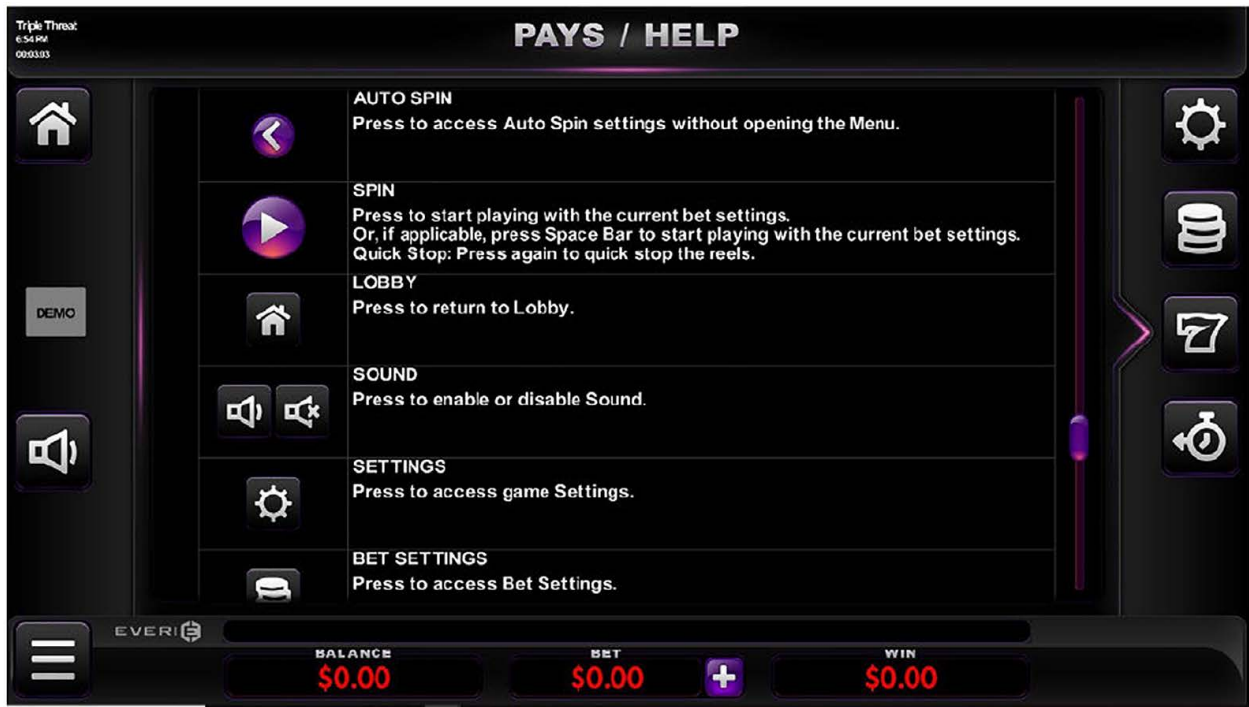

BET
Press to access Bet Settings without opening the Menu.

EVERI 

BALANCE BET WIN

\$0.00 **\$0.00**  **\$0.00**

The prizes are paid in accordance with the payout table available on the game interface.

Any game in progress for more than 24 hours will be completed and the corresponding prize, if any, will be deposited into the account.