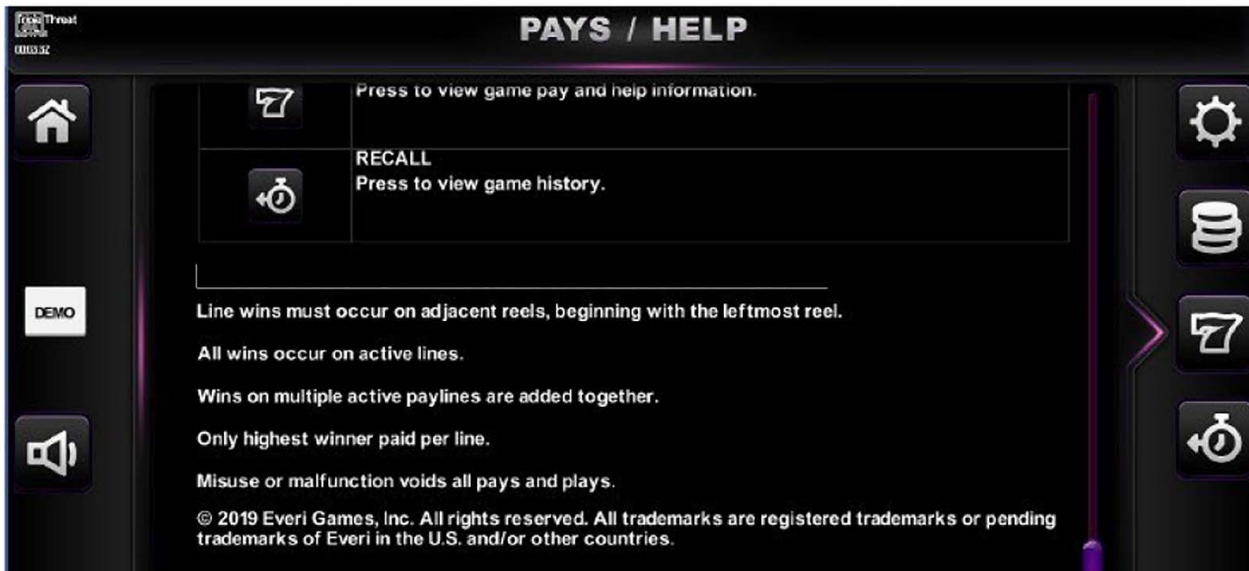

BET
Press to access Bet Settings without opening the Menu.

EVERI 

BALANCE BET WIN

\$0.00 **\$0.00**  **\$0.00**

The prizes are paid in accordance with the payout table available on the game interface.

Any game in progress for more than 24 hours will be completed and the corresponding prize, if any, will be deposited into the account.