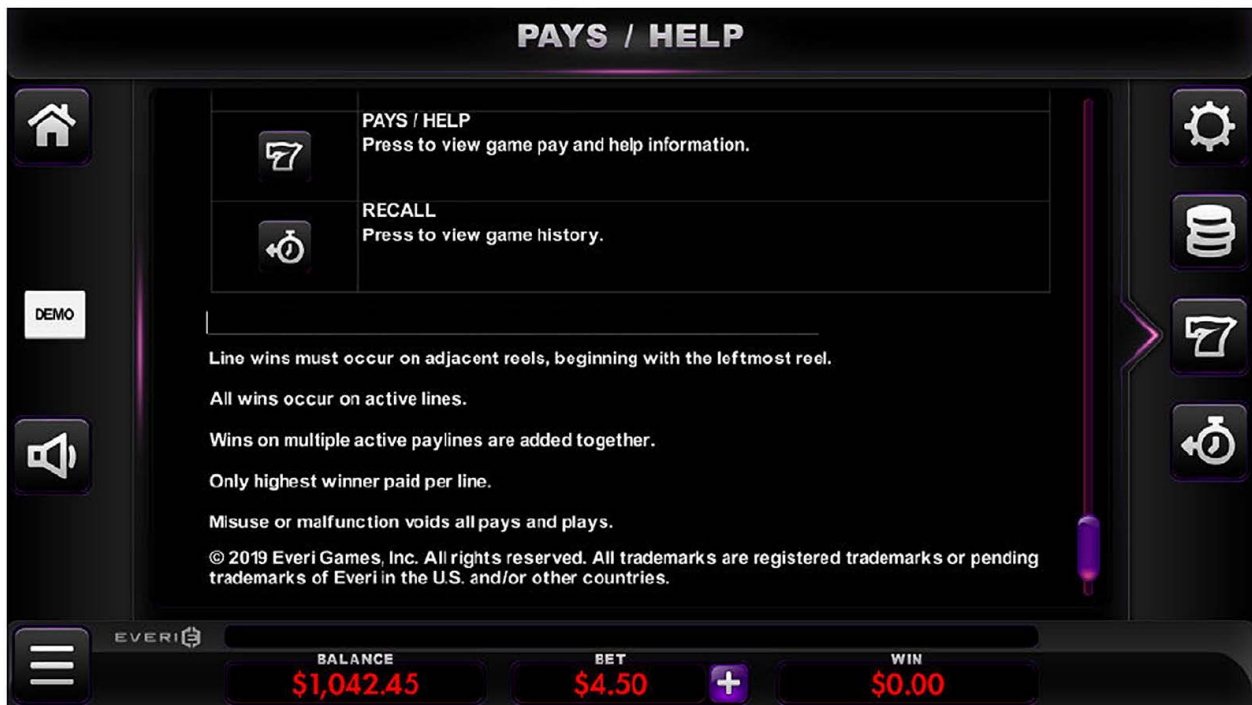

Line wins must occur on adjacent reels, beginning with the leftmost reel.

All wins occur on active lines.

Wins on multiple active paylines are added together.

Only highest winner paid per line.

Misuse or malfunction voids all pays and plays.

EVERI

BALANCE \$1,042.45	BET \$4.50 	WIN \$0.00
--	--	--

Note: The prizes are paid in accordance with the payout table available on the game interface.

Any game in progress for more than 24 hours will be completed and the corresponding prize, if any, will be deposited into the account.