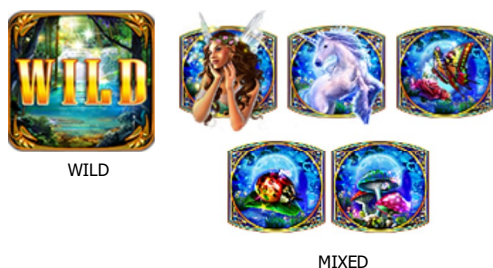

### Base Game

- WILD is wild for all symbols and appear on reels 2-5.
- Paytable reflects current bet configuration.
- Line pays must occur on adjacent reels, beginning with the leftmost reel.
- Only highest winner paid per winning combination.
- MIXED is a standard line pay using a variety of the symbols: FAIRY, UNICORN, BUTTERFLY, LADYBUG & MUSHROOM.