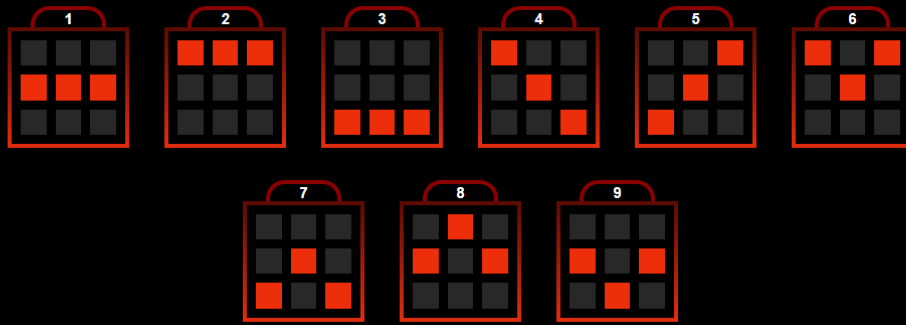

PAYTABLE

			3X
			1X
			1X
			1X

			1X
			1X
			1X
			1X

			1X
			1X
			1X

PAYLINES

WILD FEATURE

- IS WILD FOR SEVEN AND BAR SYMBOLS EXCEPT WHEN A COMBINATION OF ANY 3 , , AND APPEAR ON AN ACTIVE PAYLINE. 1 IN A NON-JACKPOT WINNING COMBINATION WILL TRIPLE THE WIN, AND 2 IN A NON-JACKPOT WINNING COMBINATION WILL PAY 9X THE WIN.
- IS WILD FOR SEVEN AND BAR SYMBOLS EXCEPT WHEN A COMBINATION OF ANY 3 , , AND APPEAR ON AN ACTIVE PAYLINE.
- IS WILD FOR SEVEN AND BAR SYMBOLS EXCEPT WHEN A COMBINATION OF ANY 3 , , AND APPEAR ON AN ACTIVE PAYLINE.

JACKPOT WILDS

- ON AN ACTIVE PAYLINE AWARDS THE HIGHEST TIER JACKPOT.
- ON AN ACTIVE PAYLINE AWARDS THE SECOND-TIER JACKPOT.
- ON AN ACTIVE PAYLINE AWARDS THE THIRD-TIER JACKPOT.
- 3 MIXED , , ON AN ACTIVE PAYLINE AWARDS THE FOURTH TIER JACKPOT. 3 , 3 OR 3 DO NOT SUBSTITUTE FOR THE FOURTH TIER PRIZE.

MULTIPLIER SYMBOLS

- CERTAIN SYMBOLS DISPLAY A , , , OR MULTIPLIER.
- MULTIPLIERS MULTIPLY WINNING COMBINATIONS. TWO OR MORE MULTIPLIERS ON AN ACTIVE PAYLINE MULTIPLY TOGETHER AND MULTIPLY THE WINNING COMBINATION. THE MAXIMUM TOTAL MULTIPLIER FOR A WINNING COMBINATION IS 75X.
- MULTIPLIER IS AVAILABLE ON .
- MULTIPLIER IS AVAILABLE ON , , & .
- MULTIPLIER IS AVAILABLE ON & .
- MULTIPLIER IS AVAILABLE ON , , & .

• NOT ALL MULTIPLIERS ARE AVAILABLE ON EACH REEL.

RULES

- PRESS THE SPIN BUTTON TO PLAY AT YOUR SELECTED BET LEVEL.
- PRESS THE SPACEBAR KEY TO PLAY THE GAME AT THE CURRENT SELECTED BET LEVEL (IF APPLICABLE).
- PLAYER MAY PLAY 1, 3, 5, OR 9 LINES.
- ALL DISPLAYED WINS HAVE BEEN MULTIPLIED BY THE BET MULTIPLIER.
- ONLY THE HIGHEST AWARD IS PAID PER LINE COMBINATION.
- ALL WINNING PAYLINES WILL BE ADDED TO TOTAL WIN.
- THE DISPLAYED GAME RTP CAN BE ACHIEVED AT THE MINIMUM BET LEVEL.