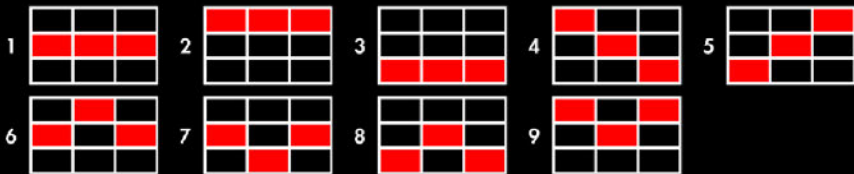

PAYS / HELP

ANY 3 BARS

GAME RULES

FIXED MULTIPLIER SYMBOLS

The Double Lotus symbol is wild. One Double Lotus symbol in a winning Sevens or Bars combination awards 2x payable value. Two Double Lotus symbols in a winning Sevens or Bars combination awards 4x payable value.

PAYLINES

EVERI

BALANCE
$1,095.03

BET
$4.50 +

WIN
$0.00

PAYS / HELP

PAYLINES

ADDITIONAL INFORMATION

MENU

Press to open and close game settings and view game information.

BET

Press to access Bet Settings without opening the Menu.

AUTO SPIN

EVERI

BALANCE
$1,095.03

BET
$4.50 +

WIN
$0.00