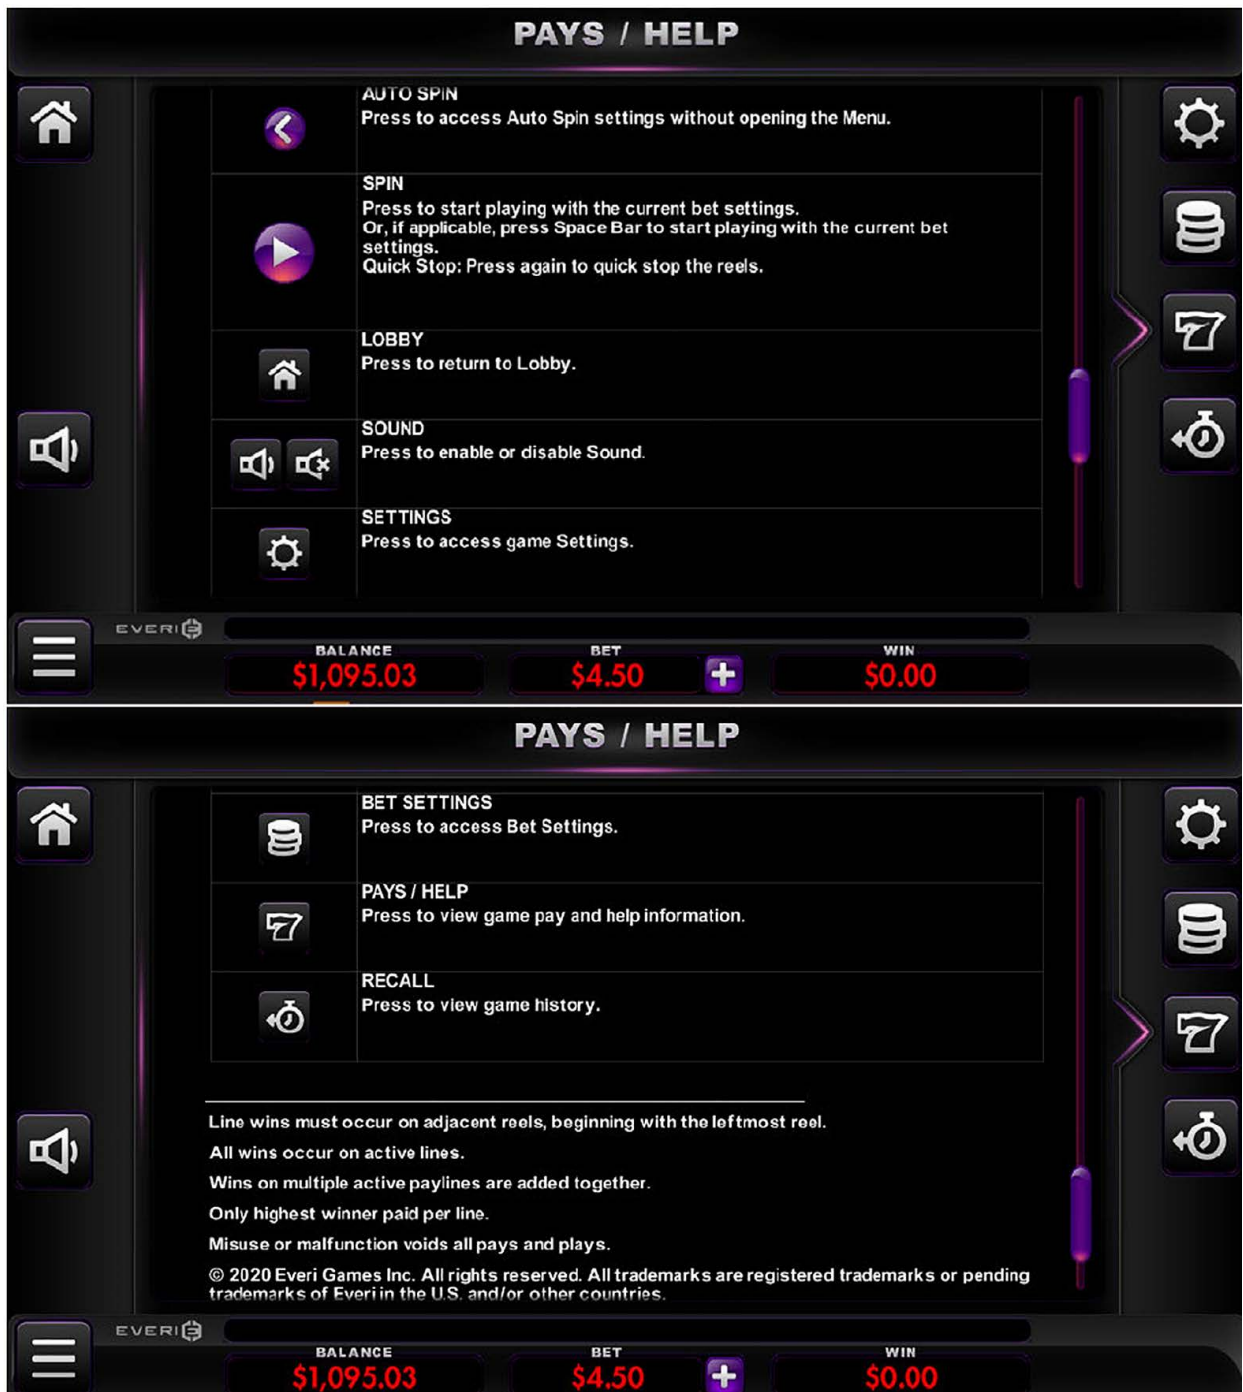

#### BET

Press to access Bet Settings without opening the Menu.

#### AUTO SPIN

EVERI

BALANCE  
**\$1,095.03**

BET  
**\$4.50** +

WIN  
**\$0.00**

The prizes are paid in accordance with the payout table available on the game interface.

Any game in progress for more than 24 hours will be completed and the corresponding prize, if any, will be deposited into the account.