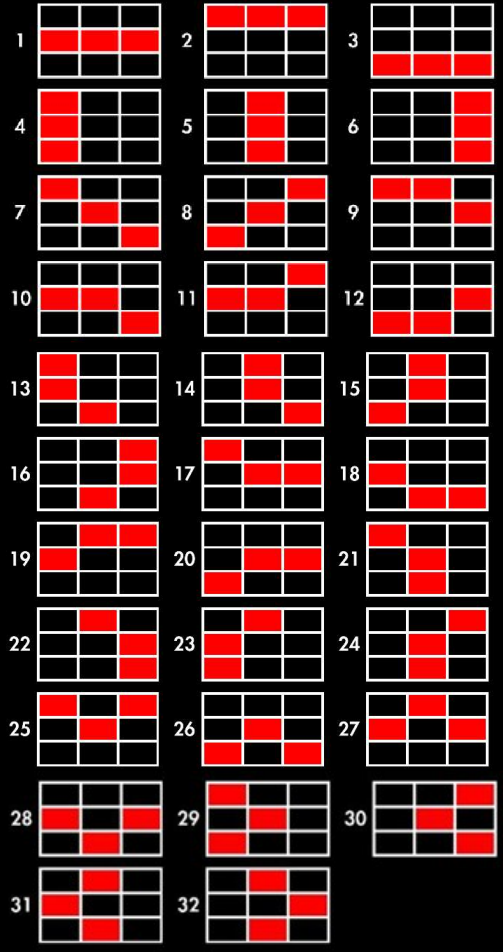

## PAYLINES

EVERI

BALANCE  
**\$52,019.61**

BET  
**\$3.00** +

WIN  
**\$0.00**

DEMO

DEMO

PAYLINES