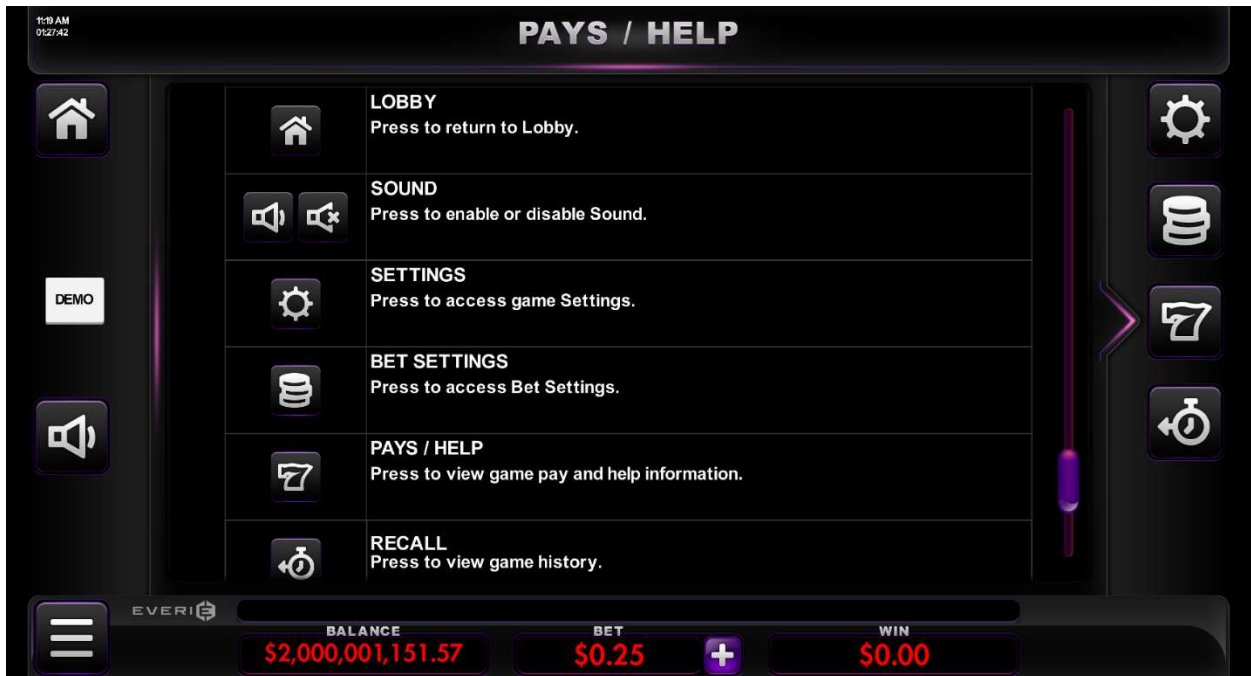

SPIN
Press to start playing with the current bet settings.
Or, if applicable, press Space Bar to start playing with the current bet settings.
Quick Stop: Press again to quick stop the reels.

DEMO

EVERI

BALANCE
\$2,000,001,151.57

Bet Max Lines for Top Jackpot!

BET
\$0.25 +

WIN
\$0.00

The prizes are paid in accordance with the payout table available on the game interface.

03:12 PM
096332

RECALL

DEMO

DATE **BET** **WIN** **BALANCE**