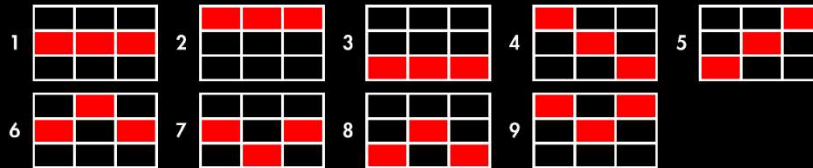

11:17 AM
01/29/13

PAYS / HELP

progressive jackpot. Only the highest progressive jackpot achieved is awarded. Progressive jackpots are not multiplied by the Triple Jackpot symbol. 3 Jackpot symbols on an active payline will pay only the progressive tier for the respective combination. The odds of winning the progressive jackpots improve as Lines Bet increases.

Progressive tiers are funded by a percentage of all wagers.

PAYLINES

ADDITIONAL INFORMATION

DEMO

EVERI

BALANCE
$2,000,001,151.57

BET
$0.25 +

WIN
$0.00

11:18 AM
01/29/13

PAYS / HELP

ADDITIONAL INFORMATION

MENU
Press to open and close game settings and view game information.

BET
Press to access Bet Settings without opening the Menu.

AUTO SPIN
Press to access Auto Spin settings without opening the Menu.

SPIN
Press to start playing with the current bet settings.
Or, if applicable, press Space Bar to start playing with the current bet settings.
Quick Stop: Press again to quick stop the reels.

DEMO

EVERI

BALANCE
$2,000,001,151.57

Bet Max Lines for Top Jackpot!

BET
$0.25 +

WIN
$0.00