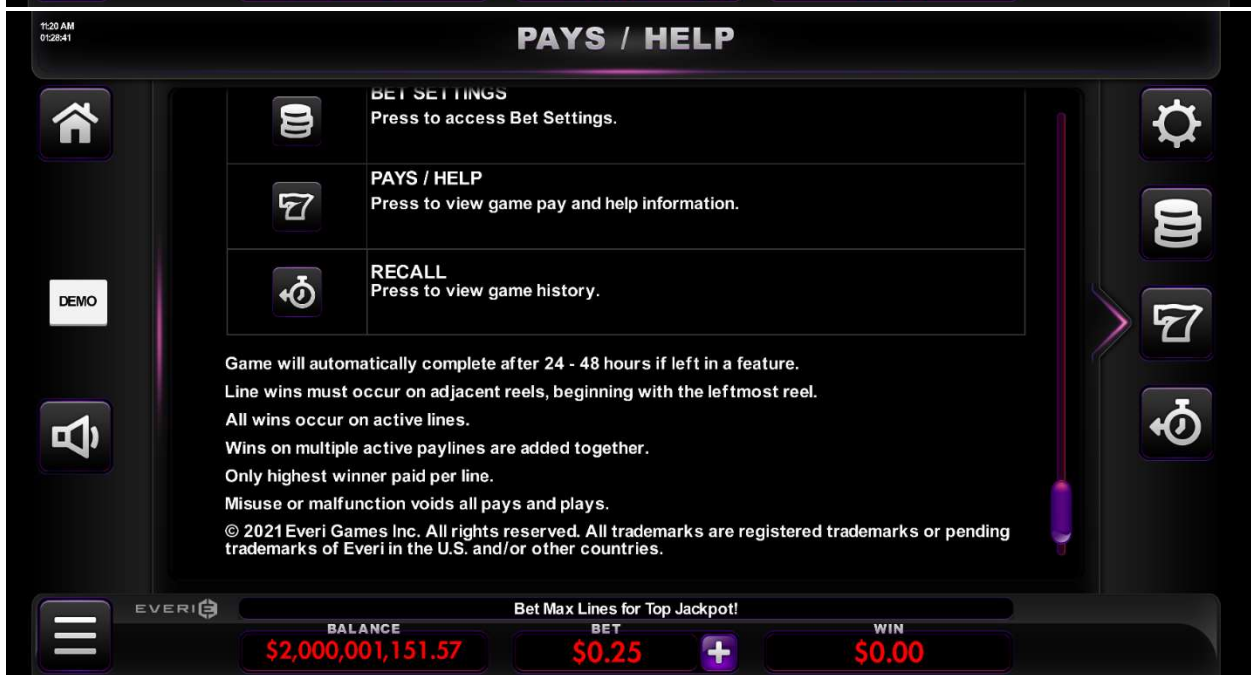

SPIN
Press to start playing with the current bet settings.
Or, if applicable, press Space Bar to start playing with the current bet settings.
Quick Stop: Press again to quick stop the reels.

DEMO

EVERI

BALANCE
\$2,000,001,151.57

Bet Max Lines for Top Jackpot!

BET
\$0.25 +

WIN
\$0.00

The prizes are paid in accordance with the payout table available on the game interface.

03:12 PM
096332

RECALL

DEMO

DATE **BET** **WIN** **BALANCE**