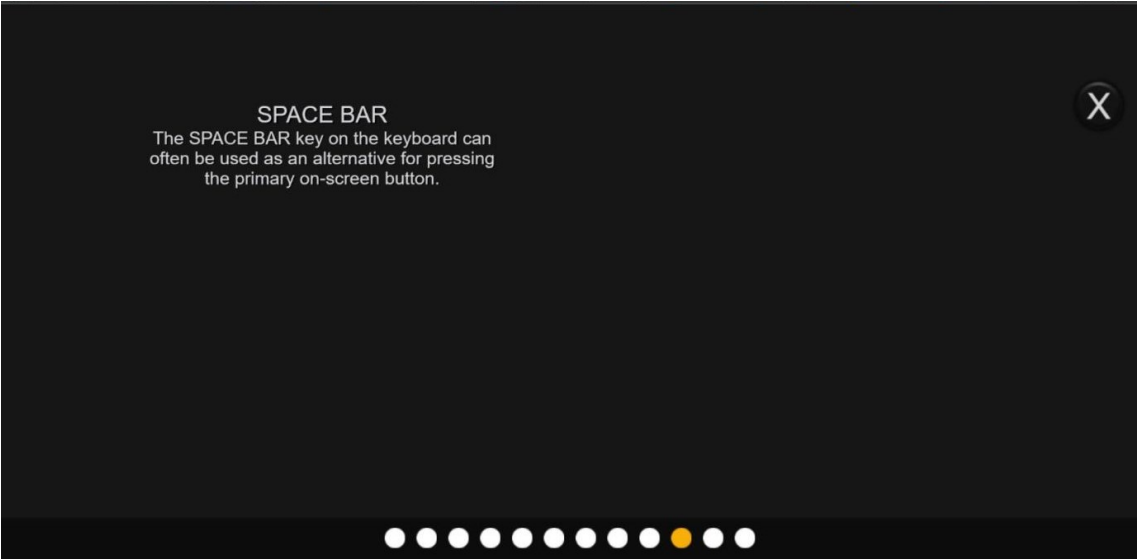

## MAIN GAME CONTROLS

SPIN

Press to start playing at the current stake value.

STAKE

Pressing once will open stake window for you to adjust your stake amount.