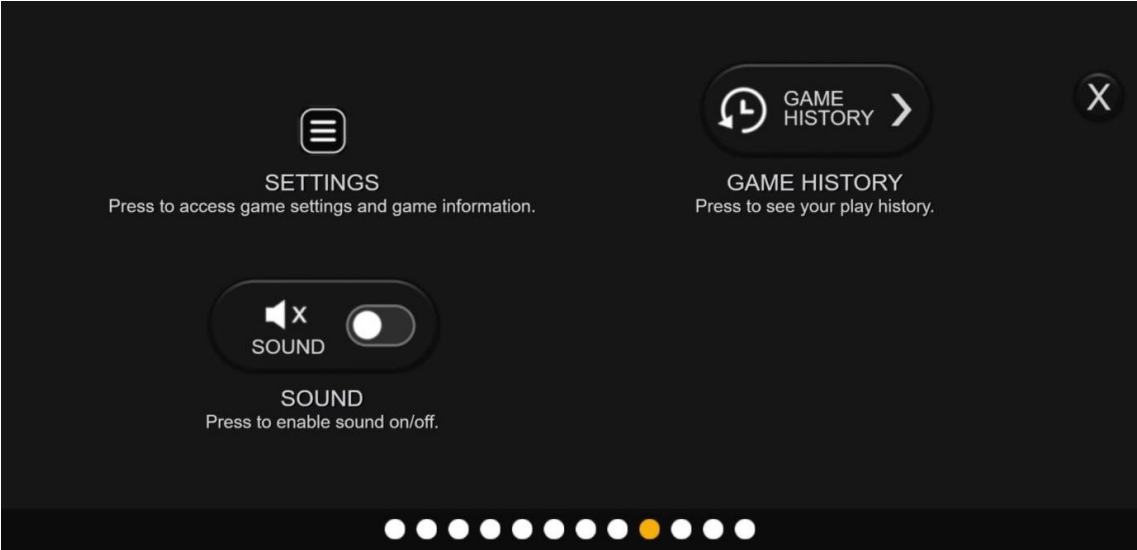

## MAIN GAME CONTROLS

SPIN

Press to start playing at the current stake value.

STAKE

Pressing once will open stake window for you to adjust your stake amount.