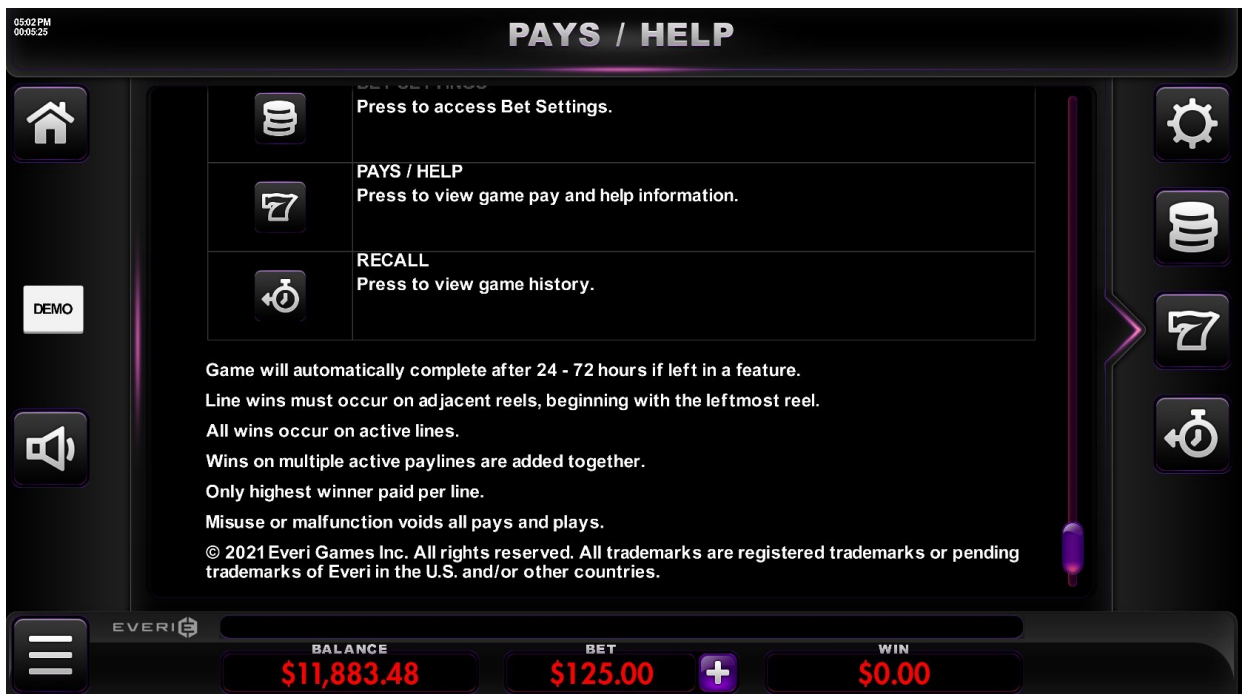

Settings

Database

7

Refresh

EVERI

BALANCE

\$11,883.48

BET

\$125.00 +

WIN

\$0.00

The prizes are paid in accordance with the payout table available on the game interface.

05:02 PM
090546

RECALL

DEMO

DATE **BET** **WIN** **BALANCE**