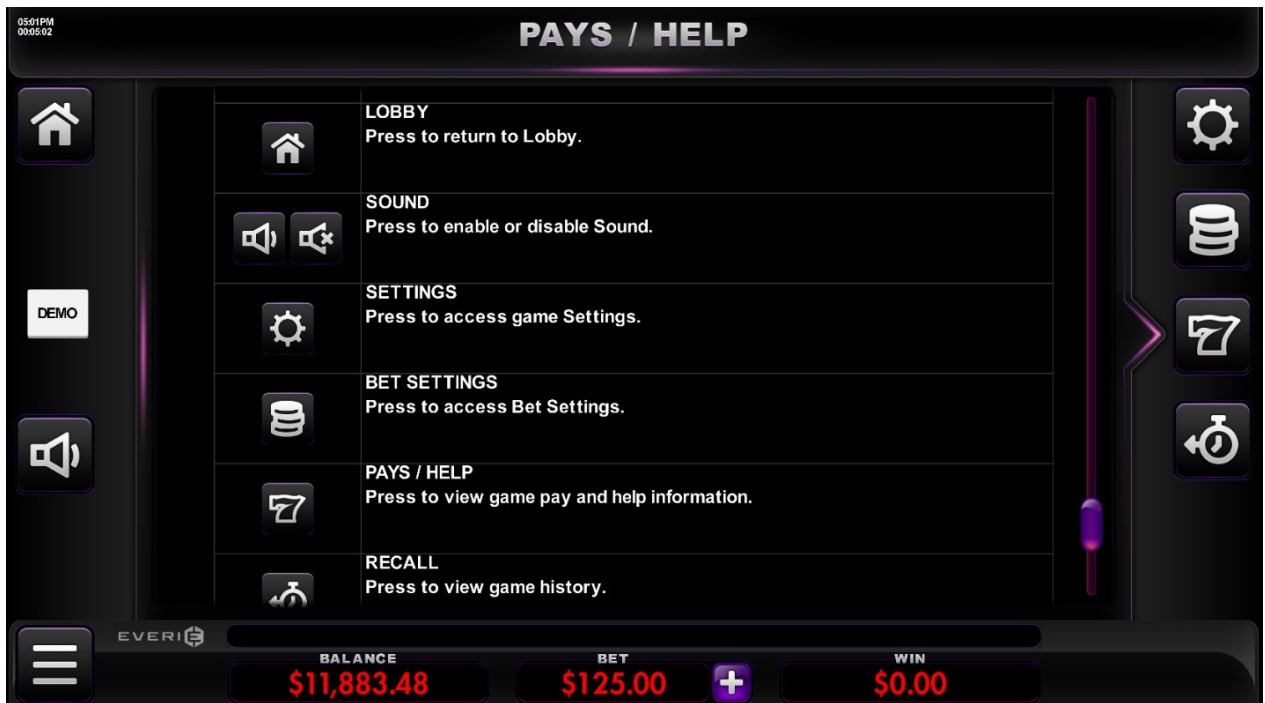

| | |
|---|--|
| ☰ | MENU Press to open and close game settings and view game information. |
| + | BET Press to access Bet Settings without opening the Menu. |
| ← | AUTO SPIN Press to access Auto Spin settings without opening the Menu. |
| ▶ | SPIN Press to start playing with the current bet settings. Or, if applicable, press Space Bar to start playing with the current bet settings. Quick Stop: Press again to quick stop the reels. |

Settings

Database

7

Refresh

EVERI

BALANCE

\$11,883.48

BET

\$125.00 +

WIN

\$0.00

The prizes are paid in accordance with the payout table available on the game interface.

05:02 PM
090546

RECALL

DEMO

DATE **BET** **WIN** **BALANCE**