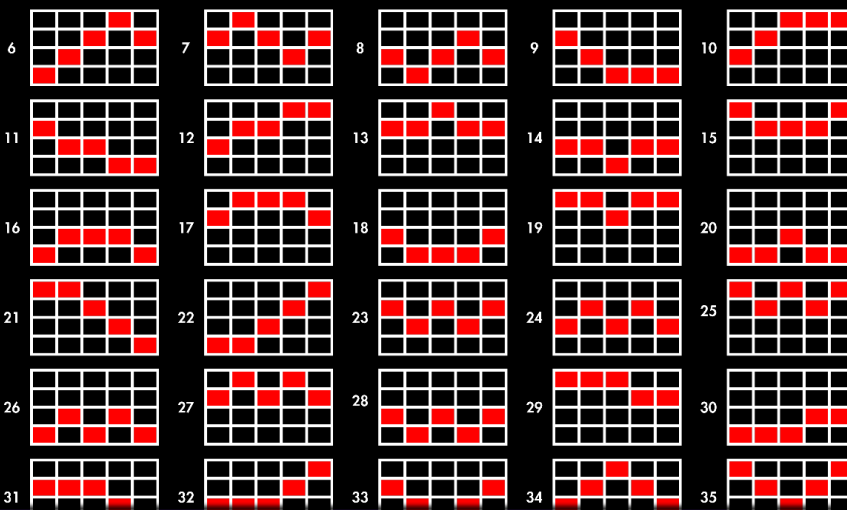

PAYS / HELP

DEMO

EVERI

BALANCE **$11,883.48**   BET **$125.00**   WIN **$0.00**