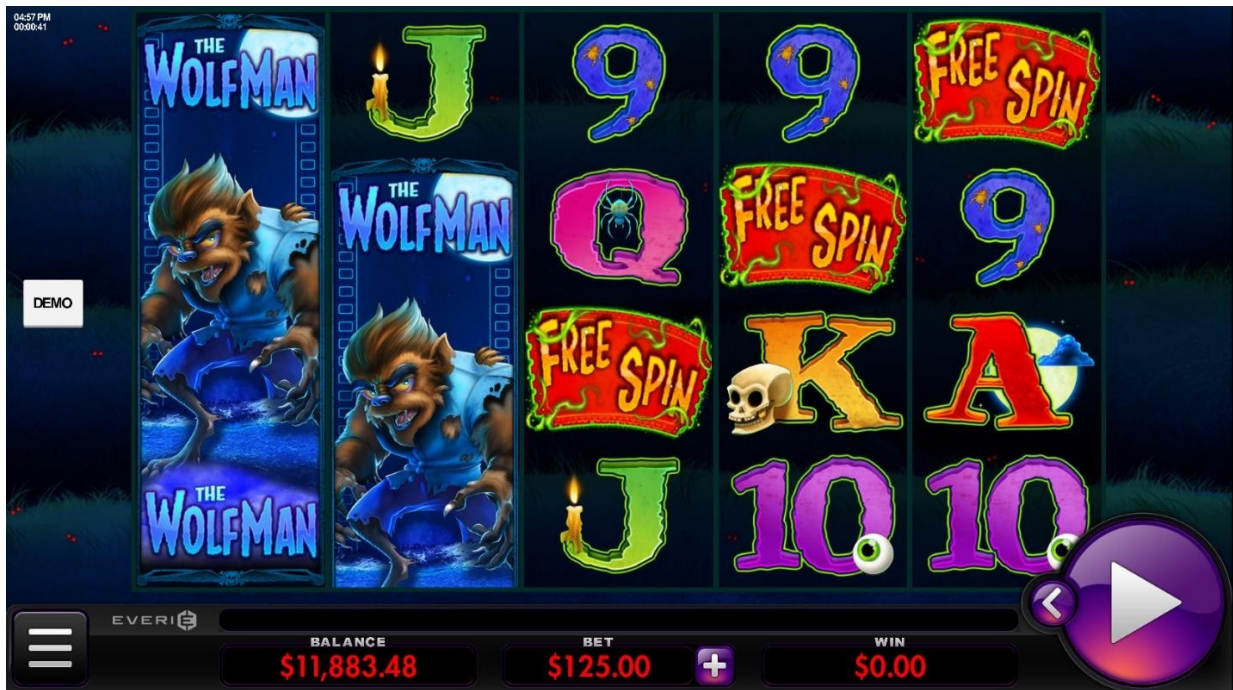

Game Name: Midnight Matinee

Game Version: 2.0.344-2.6

Project Identifier: 9218

04:57 PM
000108

SETTINGS

AUTO SPINS
0

QUICK SPIN

HOME DEMO SPEAKER

LINES
50

HOME DEMO SPEAKER

SETTINGS DATABASE 7 REWIND

EVERI

| | | |
|-------------|----------|--------|
| BALANCE | BET | WIN |
| \$11,883.48 | \$125.00 | \$0.00 |

04:58 PM
00:01:57

PAYS / HELP

DEMO

When the Midnight Matinee symbol lands on reel 5 in any position, the Midnight Matinee symbol and all Monster symbols on the reels become wild. The Wild symbols are wild for all symbols, except the Bonus symbol and the Free Spin symbol.