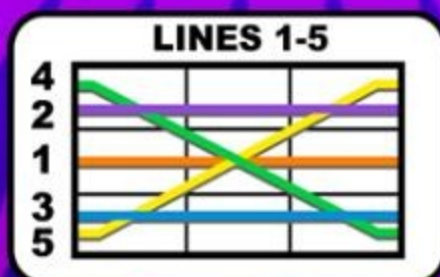

DOUBLE

7, 7, 7, 5, AND BAR MAY APPEAR WITH **DOUBLE** SUB-SYMBOL.

SYMBOLS CONTAINING **DOUBLE** SUB-SYMBOL SUBSTITUTE FOR THEIR RESPECTIVE SYMBOLS WITHOUT **DOUBLE**.

EACH **DOUBLE** SUB-SYMBOL THAT APPEARS IN A WIN MULTIPLIES THAT WIN BY **2X**,
EXCEPT **7 DOUBLE DOUBLE**.

MORE THAN 1 SUB-SYMBOL MAY APPEAR AND MULTIPLY IN A WIN, UP TO **8X**.

INCREASE THE BET TO SELECT THE NUMBER OF LINES TO PLAY.

AFTER MAX LINES HAVE BEEN SELECTED, INCREASE THE BET TO INCREASE
THE BET MULTIPLIER, UP TO A MAXIMUM BET MULTIPLIER OF **50X**.

TOUCH FOR MORE PAYS AND GAME RULES

Meter values are for example only.

DOUBLE

LINE WINS MUST APPEAR IN ACTIVE POSITIONS ON PLAYED LINES.

ONLY THE HIGHEST WIN IS PAID ON EACH LINE.

LINE WINS ARE MULTIPLIED BY THE BET MULTIPLIER.

WINS ARE SHOWN IN CREDITS UNLESS MARKED AS CURRENCY.

ACTIVE POSITIONS ARE INDICATED BELOW IN WHITE.

VALUES DISPLAYED IN THE GAME RULES HAVE NOT BEEN PRE-MULTIPLIED, EXCEPT WHERE STATED.

WINS SUBJECT TO VERIFICATION.