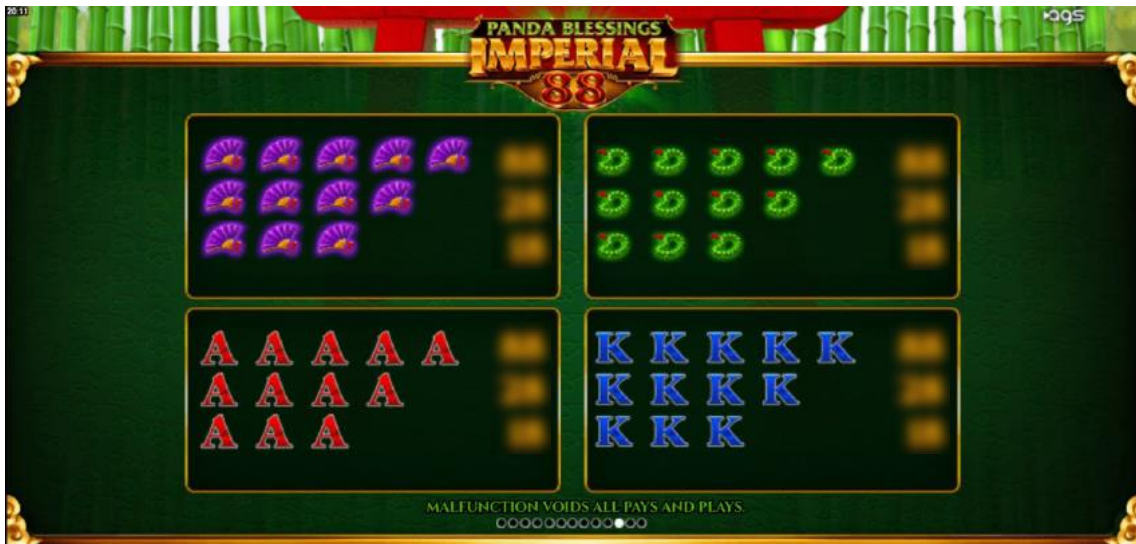

## IMPERIAL JACKPOT BONUS

SUBSTITUTES FOR

**WILD**

REVEALING

3 3 3 3

WILL AWARD **GRAND JACKPOT**, **MAJOR JACKPOT**,  
**MINOR JACKPOT**, AND/OR **MINI JACKPOT**  
RESPECTIVELY.

THE PLAYER CONTINUES SELECTING UNTIL AT  
LEAST ONE JACKPOT HAS BEEN WON.

MALFUNCTION VOIDS ALL PAYS AND PLAYS.  
○○○○○○●○○○○

19 31 x95

**PANDA BLESSINGS  
IMPERIAL  
88**

**ALL POWERXSTREAM WINS EXCEPT**

PAY LEFT-TO-RIGHT ON ADJACENT REELS, STARTING WITH THE LEFTMOST REEL.

THE AWARD IS MULTIPLIED BY THE NUMBER OF SYMBOLS THAT OCCUR PER REEL IN THE WINNING COMBINATION.

ONLY HIGHEST AWARD IS PAID PER POWERXSTREAM COMBINATION. POWERXSTREAM COMBINATIONS ARE MULTIPLIED BY THE BET MULTIPLIER.

MALFUNCTION VOIDS ALL PAYS AND PLAYS.  
○○○○○○○●○○○

The prizes are paid in accordance with the payout table available on the game interface.