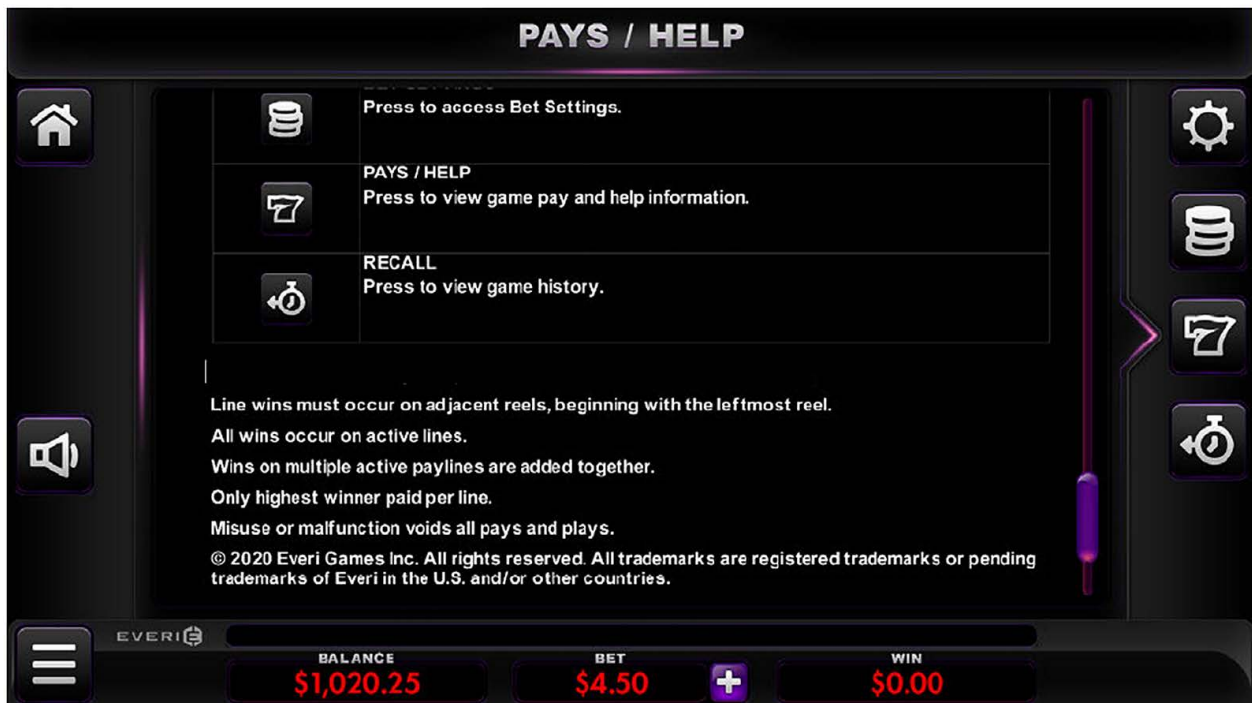

# PAYS / HELP

**ADDITIONAL INFORMATION**

	<b>MENU</b> Press to open and close game settings and view game information.
	<b>BET</b> Press to access Bet Settings without opening the Menu.
	<b>AUTO SPIN</b> Press to access Auto Spin settings without opening the Menu.
	<b>SPIN</b> Press to start playing with the current bet settings. Or, if applicable, press Space Bar to start playing with the current bet settings. Quick Stop: Press again to quick stop the reels.
	<b>LOBBY</b> Press to return to Lobby.

EVERI 

	<b>BALANCE</b> <b>\$1,020.25</b>	<b>BET</b> <b>\$4.50</b> 	<b>WIN</b> <b>\$0.00</b>
---	-------------------------------------	---	-----------------------------

# PAYS / HELP

	<b>LOBBY</b> Press to return to Lobby.
	<b>SOUND</b> Press to enable or disable Sound.
	<b>SETTINGS</b> Press to access game Settings.
	<b>BET SETTINGS</b> Press to access Bet Settings.
	<b>PAYS / HELP</b> Press to view game pay and help information.
	<b>RECALL</b> Press to view game history.

EVERI 

	<b>BALANCE</b> <b>\$1,020.25</b>	<b>BET</b> <b>\$4.50</b> 	<b>WIN</b> <b>\$0.00</b>
---	-------------------------------------	---	-----------------------------

The prizes are paid in accordance with the payout table available on the game interface.