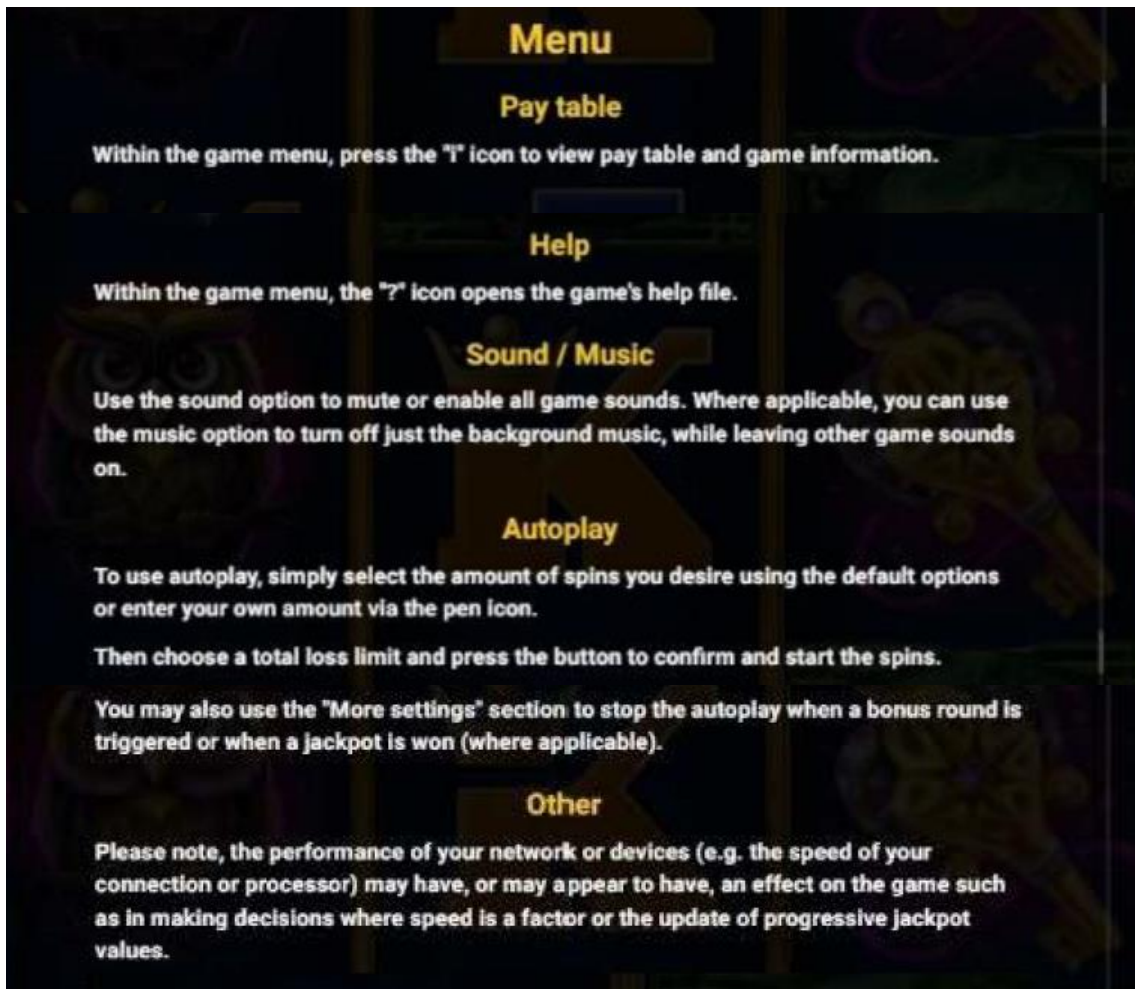

In this game, the Multiplier Wheel is a graphic animation used for entertainment purposes and should not be used to estimate your chances of winning.