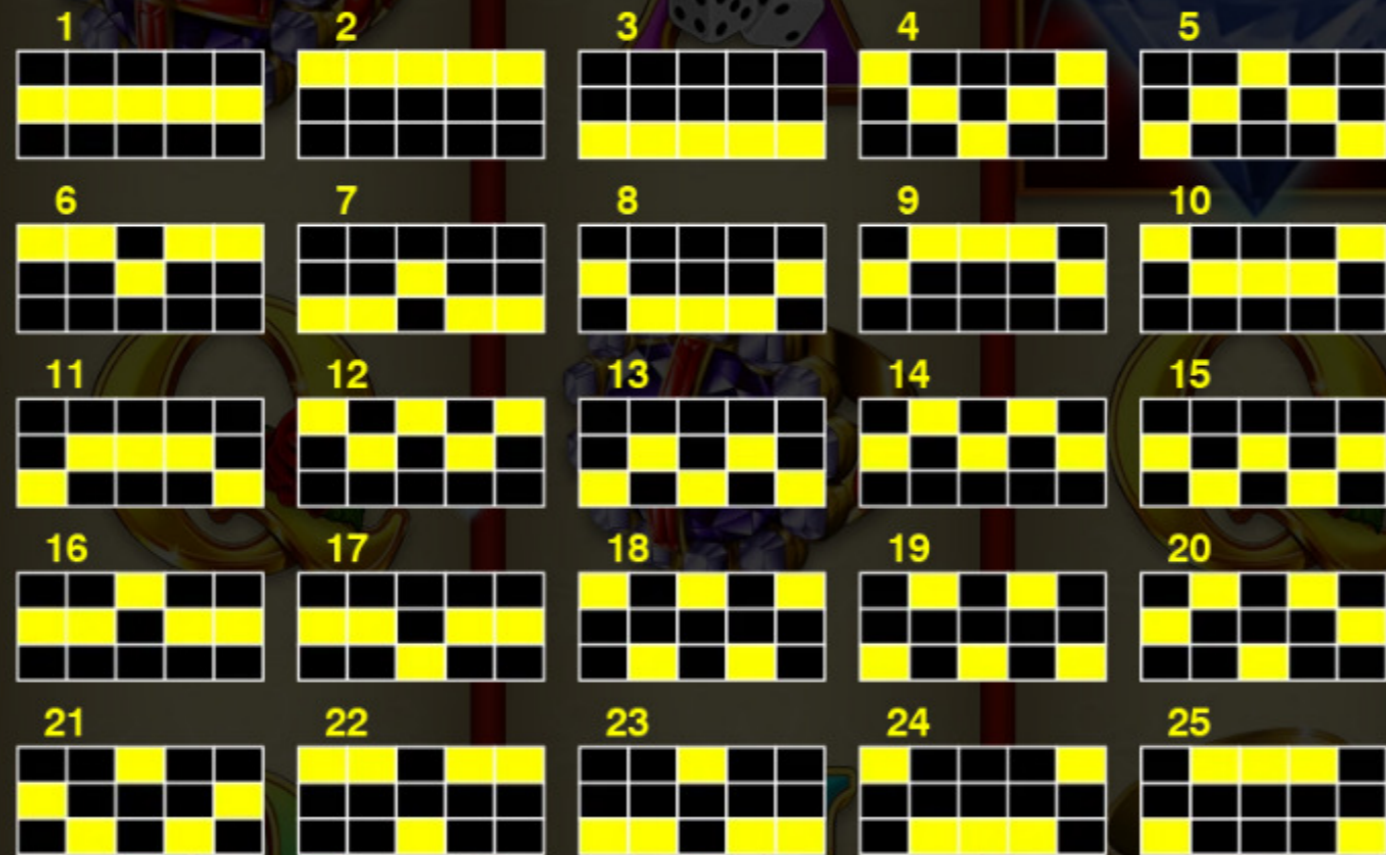

HOW TO PLAY

MINOR 3,000.00

MAJOR 1,000.00

MAXI 1,000.00

LINES

Royal Diamonds
QUAT Slot

Game Rules

Game controls and status bar:

- Close button (X)
- Left arrow
- TOTAL BET: $8.00
- MAX button
- SPIN button
- AUTO button
- RIGHT arrow
- WIN: $0.00
- CASH: $77,911.03
- LINES: 25
- Right arrow