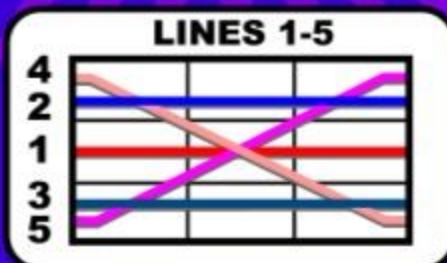

Meter values are for example only.

DOUBLE DOUBLE GOLD

SCATTER	ANY	WIN
	3	1

 IS WILD AND SUBSTITUTES FOR ALL SYMBOLS EXCEPT , *DOUBLE*, AND  SUB-SYMBOLS.

EACH  THAT SUBSTITUTES IN A LINE WIN MULTIPLIES THE PAY FOR THAT WIN BY **2X**.

, , AND  MAY APPEAR WITH  SUB-SYMBOL.

SYMBOLS CONTAINING  SUB-SYMBOL SUBSTITUTE FOR THEIR RESPECTIVE SYMBOLS WITHOUT .

, , , , AND **BAR** MAY APPEAR WITH *DOUBLE* SUB-SYMBOL.

SYMBOLS CONTAINING *DOUBLE* SUB-SYMBOL SUBSTITUTE FOR THEIR RESPECTIVE SYMBOLS WITHOUT *DOUBLE*.

EACH *DOUBLE* SUB-SYMBOL THAT APPEARS IN A LINE WIN MULTIPLIES THE PAY FOR THAT WIN BY **2X**.

MORE THAN ONE SYMBOL OR SUB-SYMBOL MAY MULTIPLY IN A LINE WIN, UP TO **8X**.

TOUCH FOR MORE PAYS AND GAME RULES

Meter values are for example only.

DOUBLE DOUBLE GOLD

**LINE WINS MUST APPEAR IN ACTIVE POSITIONS ON PLAYED LINES.
SCATTER SYMBOLS AWARD IN ANY ACTIVE POSITION ON THE REELS.**

ONLY THE HIGHEST WIN IS PAID ON EACH LINE.