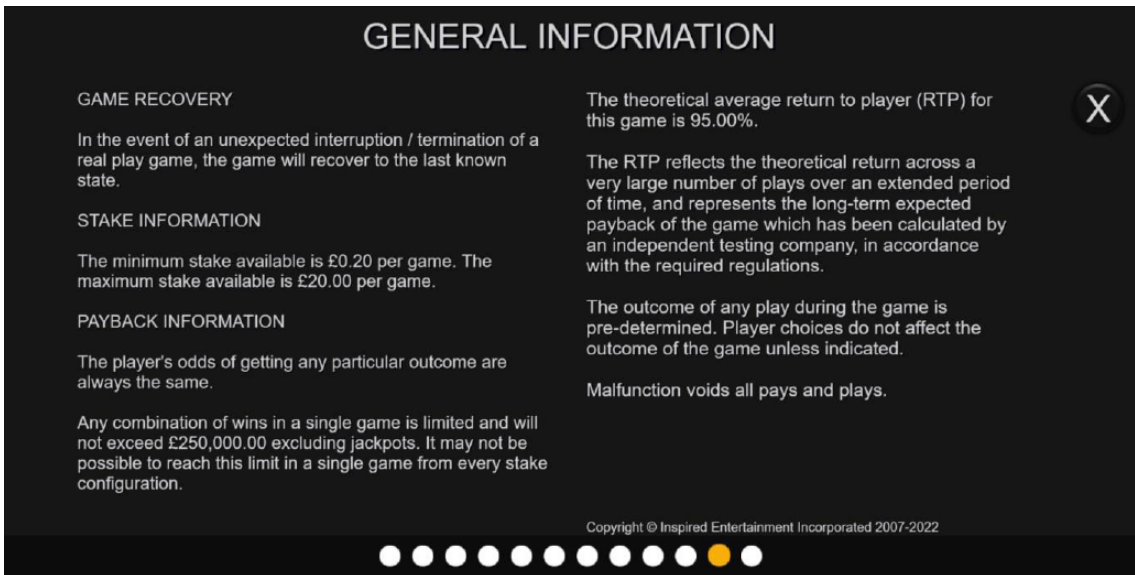

If the pointer stops on the red segment, the player loses any remaining credit and exits to the base game.

The red and green segments are proportional to the amount of credit in relation to the current bet.

The chance of winning a spin is determined by this ratio.

MAIN GAME CONTROLS

SPIN

Press to start playing at the current stake value.

STAKE

Pressing once will open stake window for you to adjust your stake amount.

SETTINGS

Press to access game settings and game information.

GAME HISTORY

Press to see your play history.

SOUND

SOUND

Press to enable sound on/off.

The prizes are paid in accordance with the payout table available on the game interface.