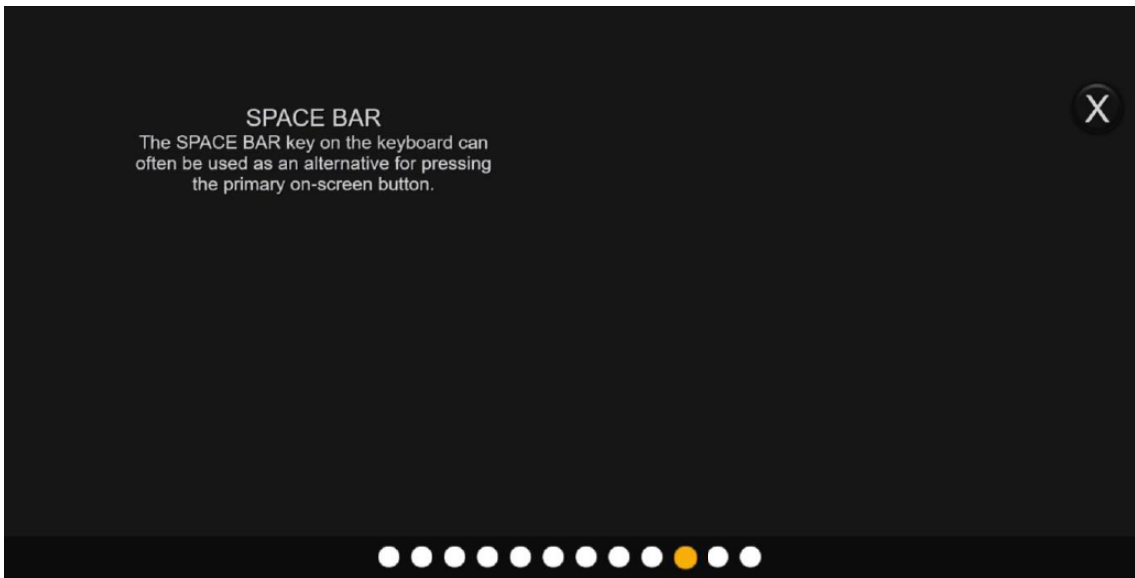

SETTINGS

Press to access game settings and game information.

GAME HISTORY

Press to see your play history.

SOUND

SOUND

Press to enable sound on/off.

The prizes are paid in accordance with the payout table available on the game interface.