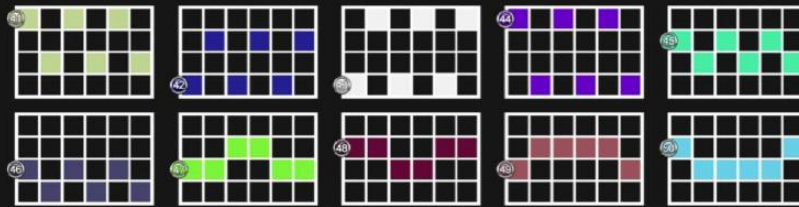

MATCH 3, 4, 5 OR 6 SYMBOLS ACROSS ADJACENT REELS ON A VALID WIN LINE, STARTING WITH THE LEFTMOST REEL, TO ACHIEVE A WIN

WIN LINES

All games are played with 50 win lines.
Wins can occur across any or all of the win lines.
Only the highest award is paid per winning combination.
All wins pay left to right across adjacent reels, except Bonus, starting from the leftmost reel.
Wins on different played lines are added.

WIN LINES

All games are played with 50 win lines.
Wins can occur across any or all of the win lines.
Only the highest award is paid per winning combination.
All wins pay left to right across adjacent reels, except Bonus, starting from the leftmost reel.
Wins on different played lines are added.

FREE SPINS INFORMATION

Landing 3 or more bonus scatters in view triggers the Free Spins bonus.

A pick me feature will then be presented, each scatter that landed transforms into a pick option.

Behind each pick is a multiplier. This value will become the threshold at which the Free Spins will exit. The values the windows can contain are 20x, 25x, 30x, 50x and 100x. The probability of each different win multiplier being awarded in the bonus feature is not necessarily proportionate to the number of options on offer.