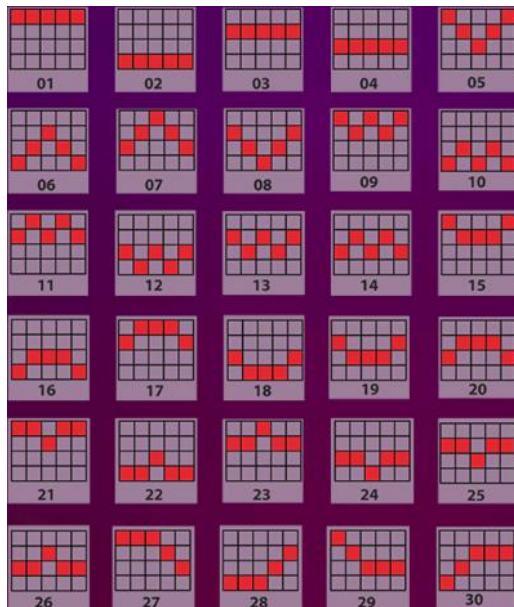

FREE SPINS BONUS

Free Spins Bonus is awarded from the Wheel feature.

When triggered from:	Number of spins awarded when "EXTRA BET" INACTIVE:	Number of spins awarded when "EXTRA BET" ACTIVE:
"3 in a Row" Wheel	5 or 7	7 or 10
"4 in a Row" Wheel	10 or 12	12 or 15
"5 in a Row" Wheel	15, 20, or 50	20, 50, or 100

An alternate set of reels are used during the Free Spins Bonus. BACKGROUND is available during the Free Spins. Additional free spins may be awarded during free spins through wheel feature and are added to the remaining free spins. Winning combinations for these reels are identical to the base game.

PAYLINES

The following lines can contribute to wins. A win can occur on any or all of these lines. Wins on multiple paylines are added together. The total bet is the number of lines multiplied by the bet on each line plus the Bonus Bet.

When EXTRA BET is inactive, the Bonus Bet wagered is 20 times the bet per line.