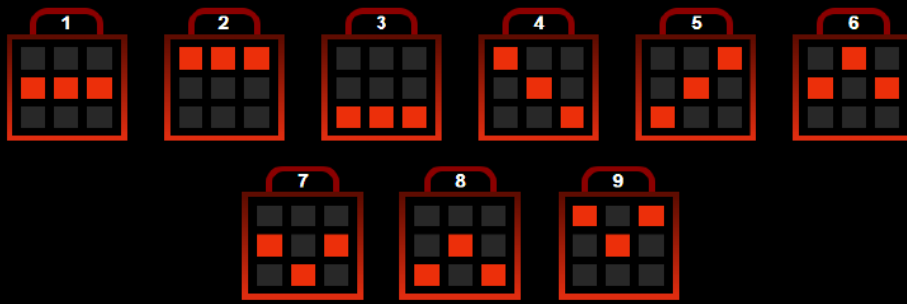

## PAYTABLE

			1000
			100
			100

			100
			100
			100

			100
			100
			100

• VALUES SHOWN FOR A BET OF 45.

• LINE WINS ARE MULTIPLIED BY THE BET MULTIPLIER.

## WILD RULES

- IS WILD FOR SEVEN AND BAR SYMBOLS, EXCEPT WHEN THREE SYMBOLS APPEAR ON A PAYLINE.
- 1 IN A NON-JACKPOT WINNING COMBINATION WILL DOUBLE THE WIN.
- 2 IN A NON-JACKPOT WINNING COMBINATION WILL QUADRUPLE THE WIN.
- IS WILD FOR SEVEN AND BAR SYMBOLS, EXCEPT WHEN 3 SYMBOLS APPEAR ON A PAYLINE.

## WILD LOCK FEATURE

- DURING THE BASE GAME, APPEARING ON THE REELS WILL FILL THE TWO WILD SPACES ABOVE THE REEL THAT IT APPEARED ON.
- THE CORRESPONDING REEL WILL BE TURNED INTO A WILD REEL FOR THE NEXT 2 BASE GAMES PLAYED WITH THE SAME BET OPTION.
- ALL SYMBOLS ON THE WILD REEL WILL BE EITHER OR .
- WILD SYMBOLS ABOVE THE REELS AND WILD REELS ARE SAVED SEPARATELY FOR EACH BET OPTION.

## RULES

- PRESS THE SPIN BUTTON TO PLAY AT YOUR SELECTED BET LEVEL.
- PRESS THE SPACEBAR KEY TO PLAY THE GAME AT THE CURRENT SELECTED BET LEVEL (IF APPLICABLE).
- ALL 9 PAYLINES ARE ALWAYS ACTIVE.
- ALL DISPLAYED WINS HAVE BEEN MULTIPLIED BY THE BET MULTIPLIER.
- ONLY THE HIGHEST AWARD IS PAID PER LINE COMBINATION.
- ALL WINNING PAYLINES WILL BE ADDED TO TOTAL WIN.
- THE DISPLAYED GAME RTP CAN BE ACHIEVED AT THE MINIMUM BET LEVEL.