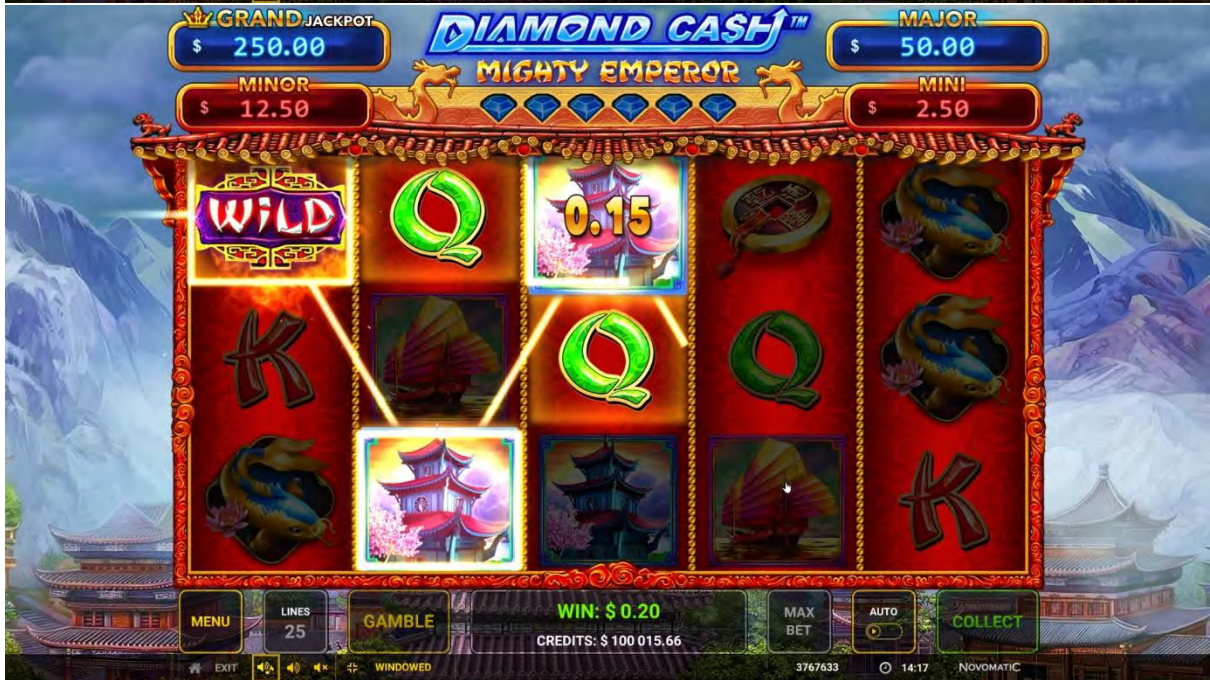

DIAMOND CASH™

MIGHTY EMPEROR

GRAND JACKPOT

Diamond Cash Feature
with Diamond Cash
Progressive Jackpots

Max win 750x total bet
on every spin

Wild Spin Feature
Colossal Spin Feature
Sticky Spin Feature

CONTINUE

Do not show these messages.

GRAND JACKPOT \$ 250.00

DIAMOND CASH™ MIGHTY EMPEROR

MAJOR \$ 50.00

MINOR \$ 12.50

MINI \$ 2.50

Wild

0.75

0.50

PLEASE PLACE YOUR BET

CREDITS: \$ 100 016.91

MENU LINES 25 TOTAL BET \$ 0.25 MAX BET AUTO START

EXIT WINDOWED 3767628 14:14 NOVOMATIC

DIAMOND CASH™ MIGHTY EMPEROR

GRAND JACKPOT \$ 250.00 MAJOR \$ 50.00
 MINOR \$ 12.50 MINI \$ 2.50