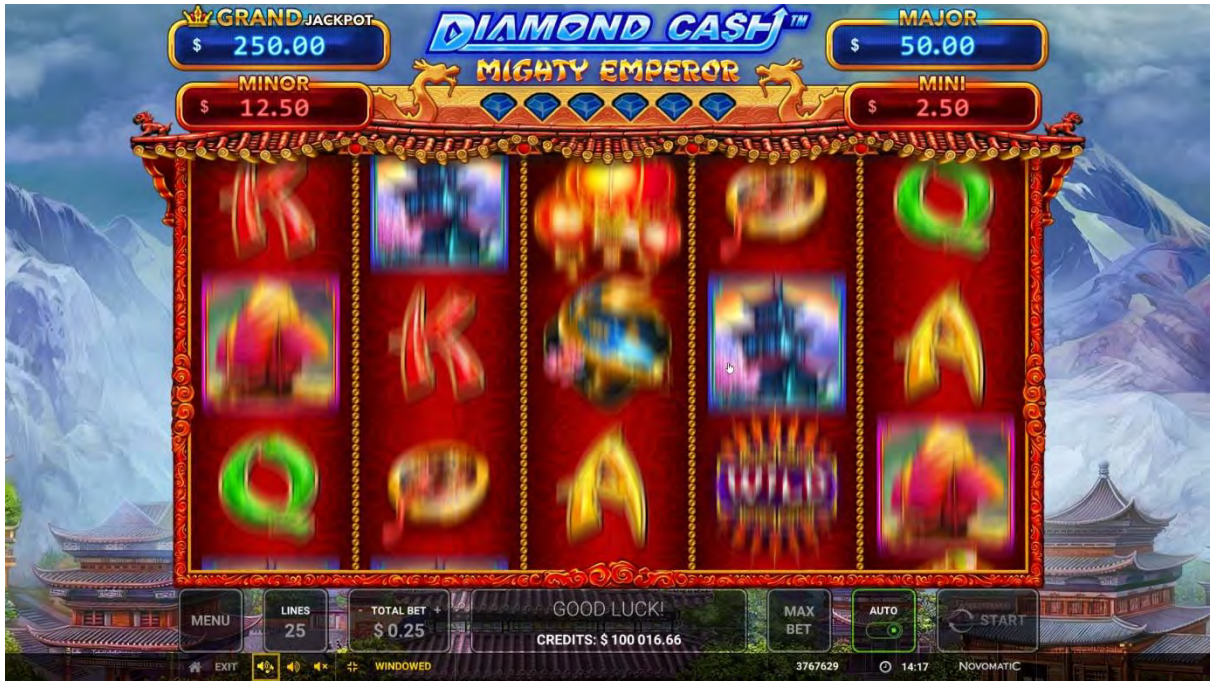

DIAMOND CASH™

MIGHTY EMPEROR

GRAND JACKPOT

Diamond Cash Feature
with Diamond Cash
Progressive Jackpots

Max win 750x total bet
on every spin

Wild Spin Feature
Colossal Spin Feature
Sticky Spin Feature

CONTINUE

Do not show these messages.

GRAND JACKPOT \$ 250.00

DIAMOND CASH™ MIGHTY EMPEROR

MAJOR \$ 50.00

MINOR \$ 12.50

MINI \$ 2.50

Wild

0.75

0.50

PLEASE PLACE YOUR BET

CREDITS: \$ 100 016.91

MENU LINES 25 TOTAL BET \$ 0.25 MAX BET AUTO START

EXIT WINDOWED 3767628 14:14 NOVOMATIC

DIAMOND CASH™ MIGHTY EMPEROR

GRAND JACKPOT \$ 250.00 MAJOR \$ 50.00
 MINOR \$ 12.50 MINI \$ 2.50