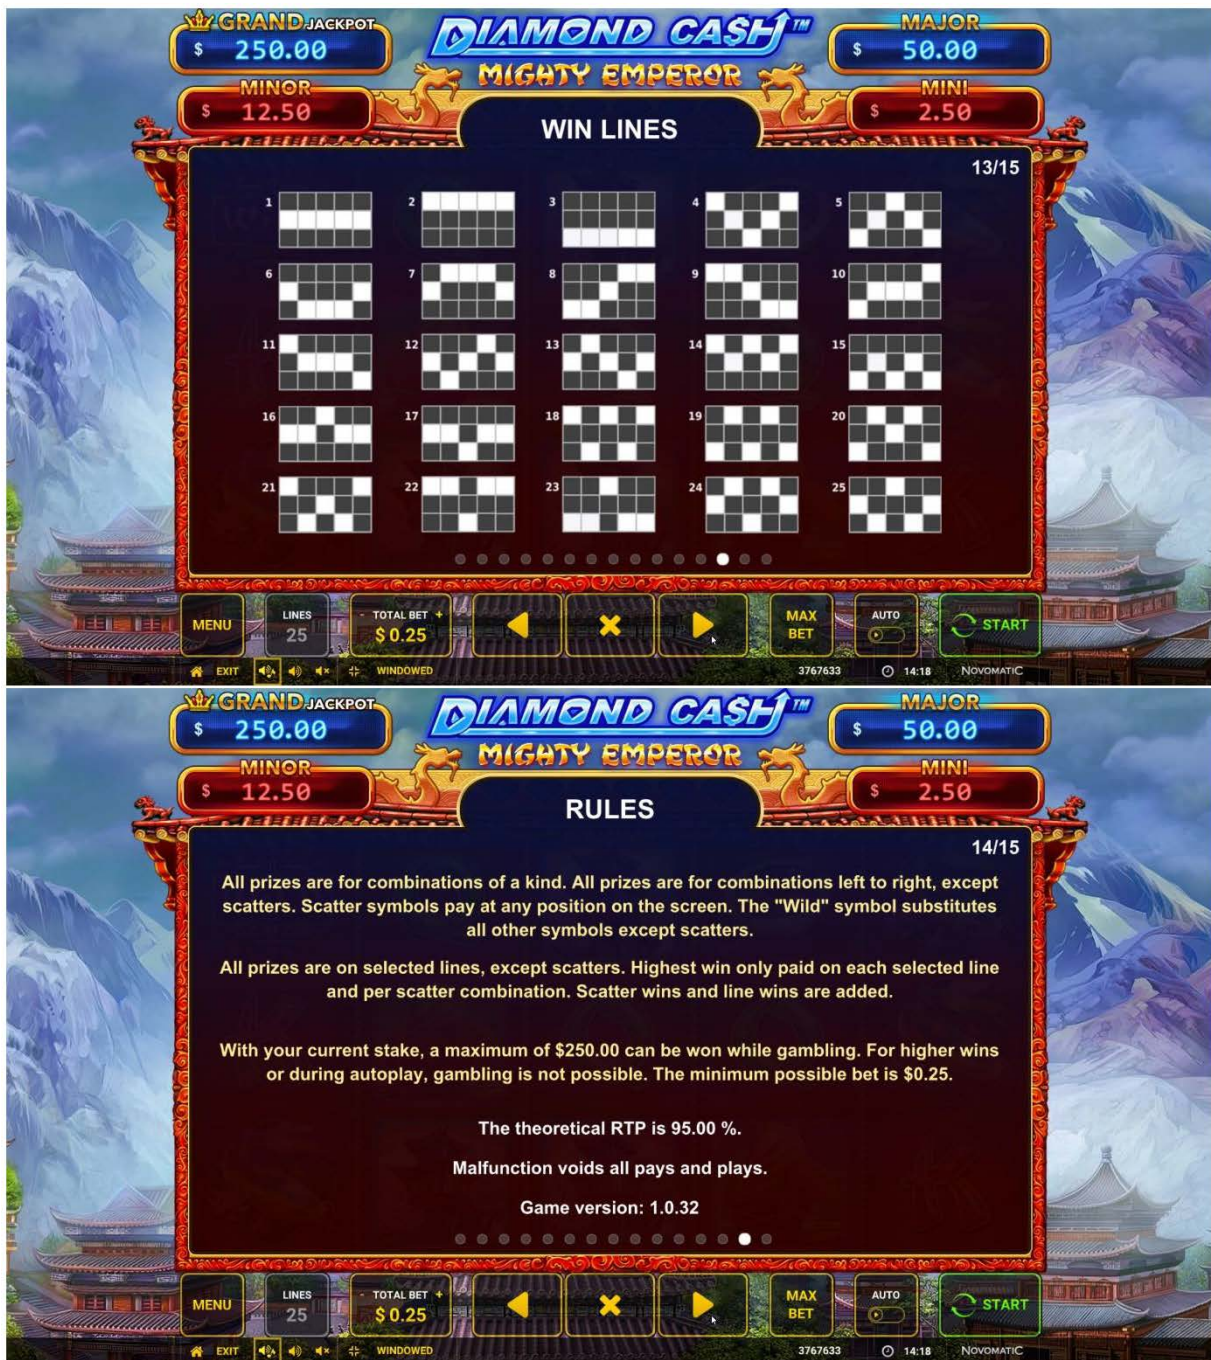

The prizes are paid in accordance with the payout table available on the game interface.

Any game in progress for more than 2 hours will be completed and the corresponding prize, if any, will be deposited into the account.