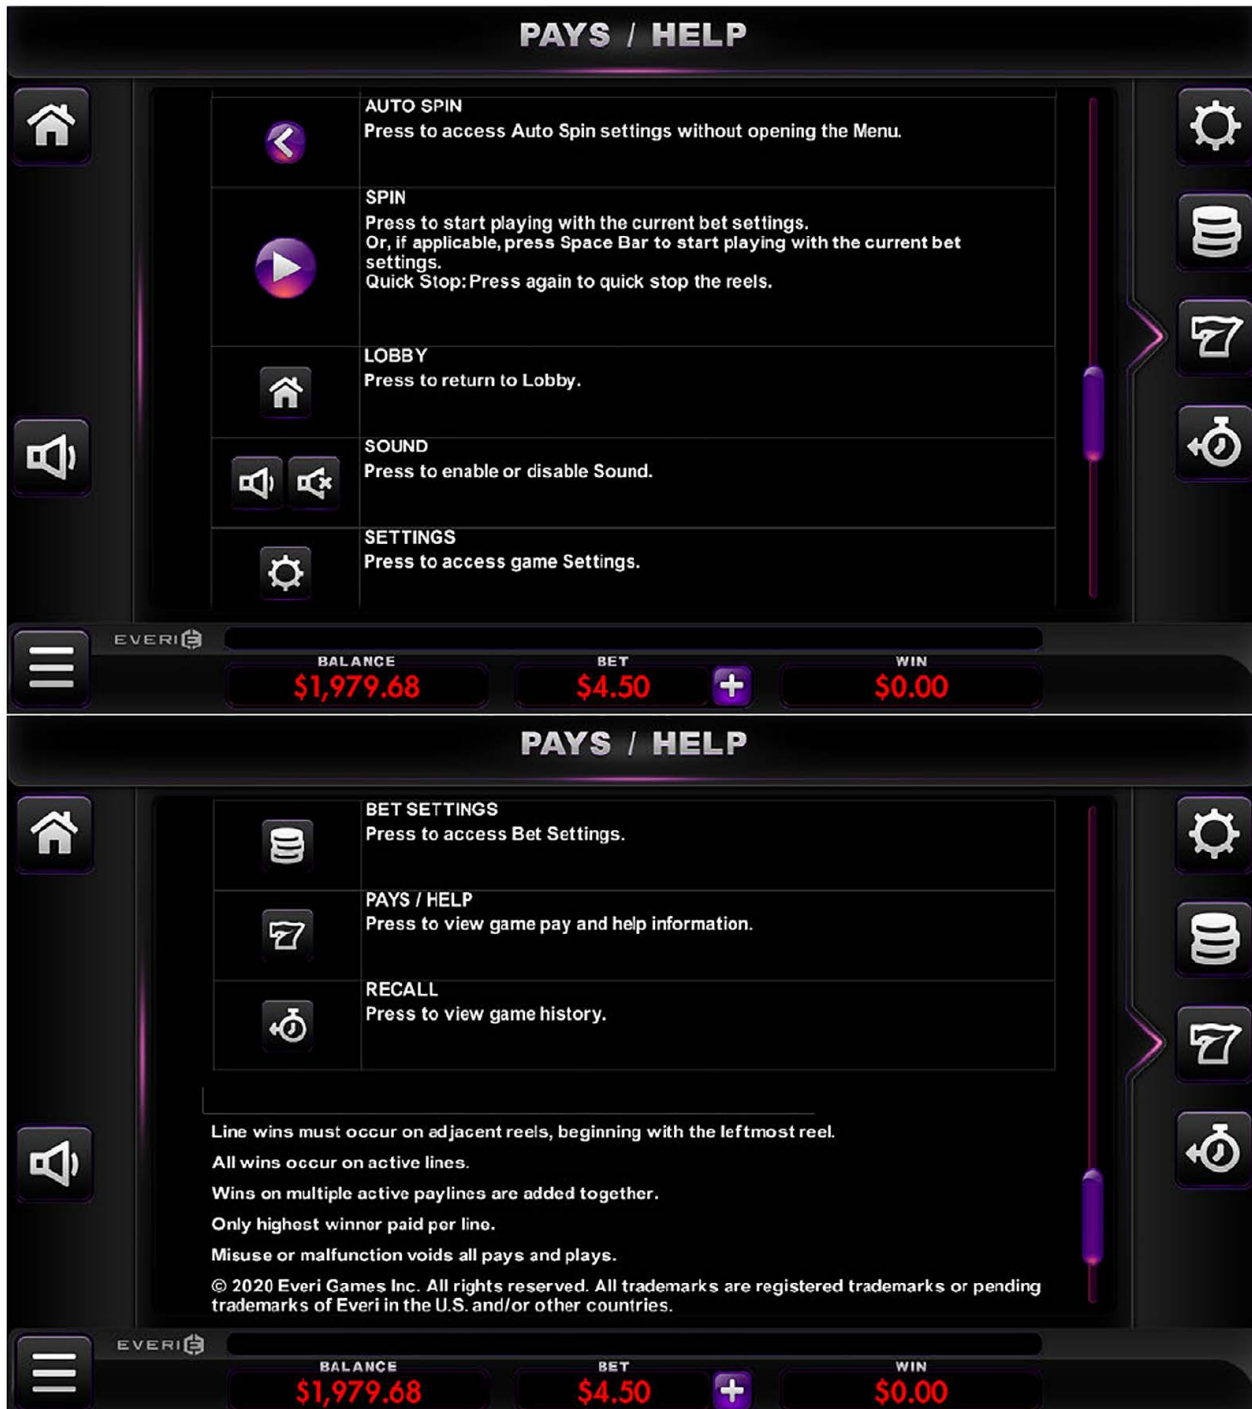

PAYS / HELP

PAYTABLE

All pays shown in credits.
Multiply wins by bet multiplier.

ON LINE 1			ON LINES 2 - 9				
			10,000				2,000
			200				100
			60				30

ANY 3 SEVENS

BALANCE **\$1,979.68** BET **\$4.50** WIN **\$0.00**

PAYS / HELP

BAR BAR BAR 20 BAR BAR BAR 10

ANY 3 BARS

BAR BAR BAR 5

GAME RULES

FIXED MULTIPLIER SYMBOLS

The Double Leopard symbol is wild. One Double Leopard symbol in a winning Sevens or Bars combination awards 2x payable value. Two Double Leopard symbols in a winning Sevens or Bars combination awards 4x payable value.

PAYLINES

EVERI

BALANCE **\$1,979.68** BET **\$4.50** WIN **\$0.00**

PAYS / HELP

PAYLINES

ADDITIONAL INFORMATION

	MENU Press to open and close game settings and view game information.
	BET Press to access Bet Settings without opening the Menu.
	AUTO SPIN

EVERI

BALANCE **\$1,979.68** BET **\$4.50** WIN **\$0.00**

The prizes are paid in accordance with the payout table available on the game interface.

Any game in progress for more than 24 hours will be completed and the corresponding prize, if any, will be deposited into the account.