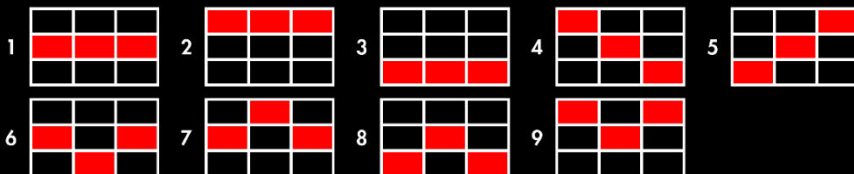

PAYS / HELP

BAR BAR BAR 20 BAR BAR BAR 10

ANY 3 BARS

BAR BAR BAR 5

GAME RULES

FIXED MULTIPLIER SYMBOLS

The Double Leopard symbol is wild. One Double Leopard symbol in a winning Sevens or Bars combination awards 2x payable value. Two Double Leopard symbols in a winning Sevens or Bars combination awards 4x payable value.

PAYLINES

EVERI

BALANCE **\$1,979.68** BET **\$4.50** WIN **\$0.00**

PAYS / HELP

PAYLINES

ADDITIONAL INFORMATION

	MENU Press to open and close game settings and view game information.
	BET Press to access Bet Settings without opening the Menu.
	AUTO SPIN