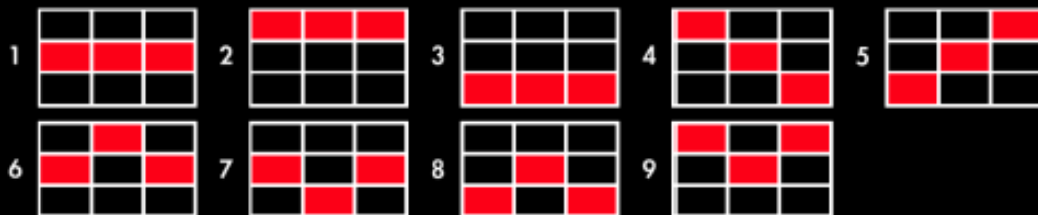

SYMBOL-TRIGGERED PROGRESSIVES

The highest progressive jackpot prize is available at max bet only. 3 Patriot Wild symbols on an active payline 9 awards the top progressive jackpot. 3 Patriot Wild symbols on an active payline 1-8 awards the 2nd tier progressive jackpot. 3 Eagle Wild symbols on an active payline awards the 3rd tier progressive jackpot. 3 Bell Wild symbols on an active payline awards the 4th tier progressive jackpot. 3 of any Wild symbols on an active payline awards the 5th tier progressive jackpot. Only the highest progressive tier achieved is awarded. Progressive prizes are not multiplied by the Wild symbol multipliers. 3 Wild symbols on an active payline will pay only the progressive tier for the respective combination. The odds of winning the progressives improve as Lines Bet increases. Progressive tiers are funded by a percentage of all wagers for the progressive games.

PAYLINES