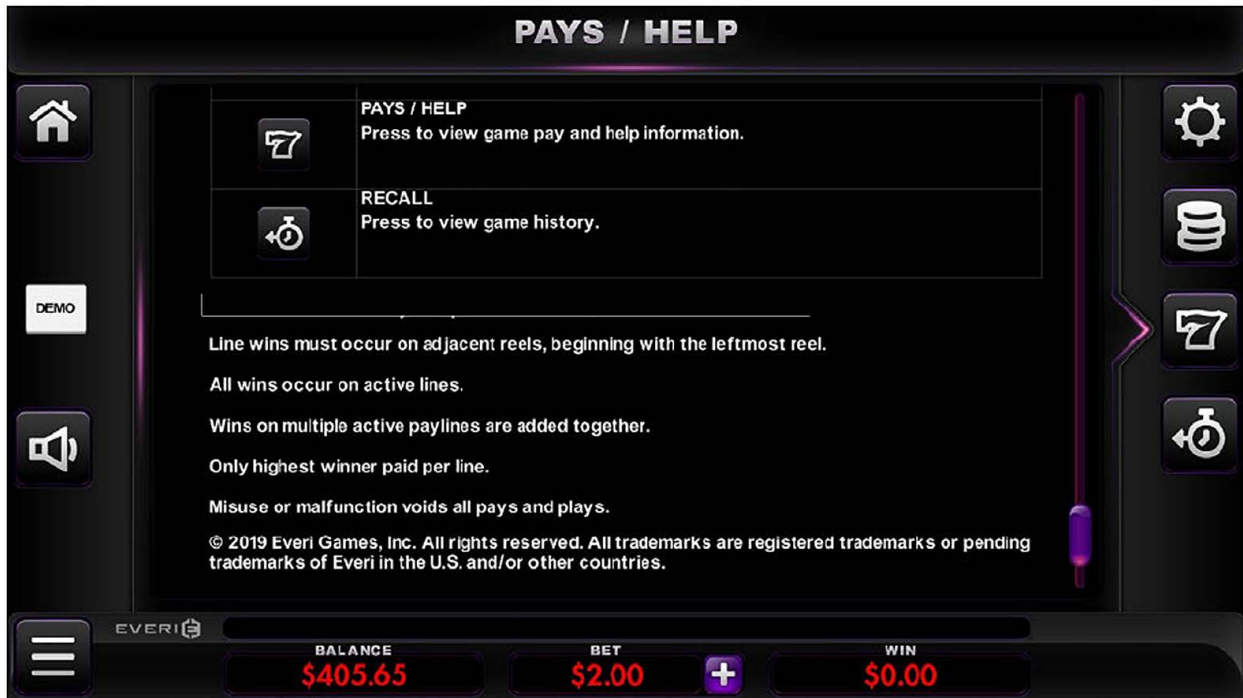

BALANCE  
**\$405.65**

BET  
**\$2.00** 

WIN  
**\$0.00**

**PAYS / HELP**

	<b>SPIN</b> Press to start playing with the current bet settings. Or, if applicable, press Space Bar to start playing with the current bet settings. Quick Stop: Press again to quick stop the reels.
	<b>LOBBY</b> Press to return to Lobby.
	<b>SOUND</b> Press to enable or disable Sound.
	<b>SETTINGS</b> Press to access game Settings.
	<b>BET SETTINGS</b> Press to access Bet Settings.

BALANCE  
**\$405.65**

BET  
**\$2.00** 

WIN  
**\$0.00**

The prizes are paid in accordance with the payout table available on the game interface.

Any game in progress for more than 24 hours will be completed and the corresponding prize, if any, will be deposited into the account.