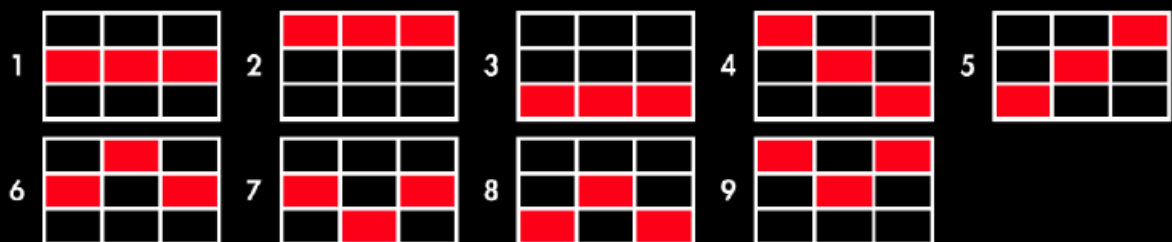

At less than max bet, flat prizes are awarded. Triggering symbols must land on an active payline to award. Flat prizes are multiplied by bet multiplier. Only the highest triggered flat prize is paid per spin. When three 2X Black Diamond symbols land, 7,000 credits are awarded. When two 2X Black Diamond symbols and a Black Diamond symbol land in any order, 1,500 credits are awarded. When a 2X Black Diamond symbol and two Black Diamond symbols land in any order, 500 credits are awarded. When three Black Diamond symbols land, 200 credits are awarded. Flat prizes are not multiplied by 2X Black Diamond symbols. 2X Black Diamond and Black Diamond symbols on an active payline will pay only the flat prize for the respective combination.

Progressive tiers are funded by a percentage of all wagers.

PAYLINES

ADDITIONAL INFORMATION

MENU

Press to open and close game settings and view game information.

BET

Press to access Bet Settings without opening the Menu.