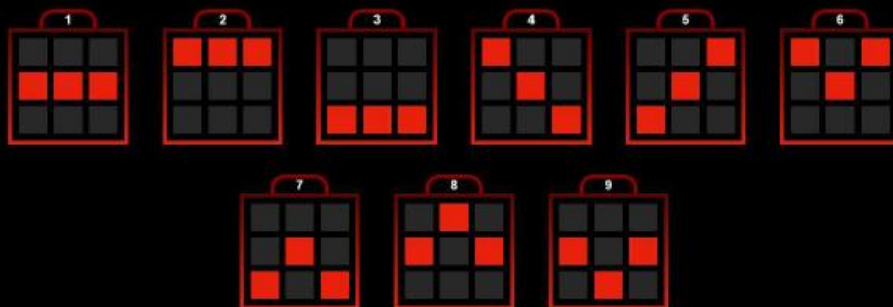

PAYTABLE

		
		
		
ANY	ANY	ANY
		

		
		
		
ANY	ANY	ANY
		

• LINE WINS ARE MULTIPLIED BY THE BET PER LINE.

PAYLINES

WILD FEATURE

-  IS WILD AND SUBSTITUTES FOR ALL OTHER SYMBOLS EXCEPT MULTIPLIER SYMBOLS,  AND .
-  IS WILD AND SUBSTITUTES FOR ALL OTHER SYMBOLS EXCEPT MULTIPLIER SYMBOLS,  AND .
-  IS WILD AND SUBSTITUTES FOR ALL OTHER SYMBOLS EXCEPT MULTIPLIER SYMBOLS,  AND .

JACKPOT FEATURE

-  ON AN ACTIVE PAYLINE AWARDS THE HIGHEST TIER JACKPOT.
 -  ON AN ACTIVE PAYLINE AWARDS THE SECOND TIER JACKPOT.
 -  ON AN ACTIVE PAYLINE AWARDS THE THIRD TIER JACKPOT.
- A COMBINATION OF ANY THREE MIXED MEGA DIAMOND SYMBOLS ON AN ACTIVE PAYLINE AWARDS THE FOURTH TIER JACKPOT. ONLY THE HIGHEST WINNING JACKPOT AWARDED PER PLAY.

MULTIPLIER SYMBOLS

- CERTAIN SYMBOLS DISPLAY A    OR  MULTIPLIER.
 -  MULTIPLIERS ARE AVAILABLE ON  AND .
 -  MULTIPLIERS ARE AVAILABLE ON ,  AND .
 -  MULTIPLIERS ARE AVAILABLE ON ,  AND .
 -  MULTIPLIERS ARE AVAILABLE ON , ,  AND .
- NOT ALL MULTIPLIERS ARE AVAILABLE ON EACH REEL.

RULES

- PRESS THE SPIN BUTTON TO PLAY AT YOUR SELECTED BET LEVEL.
- PRESS THE SPACEBAR KEY TO PLAY THE GAME AT THE CURRENT SELECTED BET LEVEL (IF APPLICABLE).
- PLAYER MAY PLAY 1, 3, 5, OR 9 LINES.
- ALL WINS PAY LEFT TO RIGHT ONLY, ON ADJACENT REELS, BEGINNING WITH THE LEFTMOST REEL.
- ALL DISPLAYED WINS HAVE BEEN MULTIPLIED BY THE BET MULTIPLIER.
- ONLY THE HIGHEST AWARD IS PAID PER LINE COMBINATION.
- ALL WINNING PAYLINES WILL BE ADDED TO TOTAL WIN.
- THE DISPLAYED GAME RTP CAN BE ACHIEVED AT THE MINIMUM BET LEVEL.