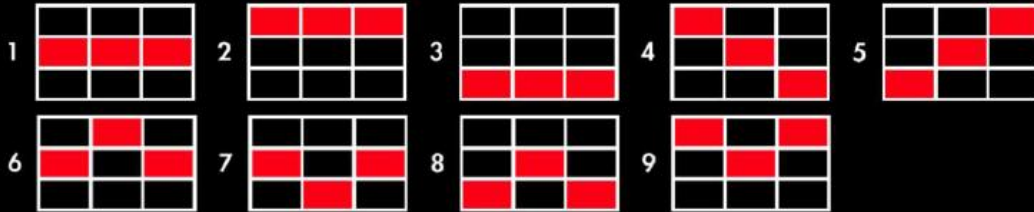

DOUBLE NUJGE™

When one or more Black Diamond symbols appear during a reel stop, wins in the initial reel stop are paid first then each Black Diamond symbol can nudge up or down one position to create a new reel stop combination to be evaluated. The nudge direction is dictated by the arrow on the Black Diamond symbol. All Black Diamond symbols nudge at the same time, no matter the direction. If applicable, wins for the initial nudge combination are paid, then each Black Diamond symbol can nudge a second time up or down one position to create a new reel stop combination to be evaluated. The Black Diamond symbol will not nudge above line 2 or below line 3. Black Diamond symbols can nudge one or two positions depending on its initial landing location. It is possible to award a progressive before or after the nudge has taken place.

PAYLINES

ADDITIONAL INFORMATION

	MENU Press to open and close game settings and view game information.
	BET Press to access Bet Settings without opening the Menu.
	AUTO SPIN Press to access Auto Spin settings without opening the Menu.
	SPIN Press to start playing with the current bet settings. Or, if applicable, press Space Bar to start playing with the current bet settings. Quick Stop: Press again to quick stop the reels.
	LOBBY Press to return to Lobby.
	SOUND Press to enable or disable Sound.
	SETTINGS Press to access game Settings.
	BET SETTINGS Press to access Bet Settings.
	PAYS / HELP Press to view game pay and help information.
	RECALL Press to view game history.

Game will automatically complete after 24 - 48 hours if left in a feature.

Line wins must occur on adjacent reels, beginning with the leftmost reel.

All wins occur on active lines.

Wins on multiple active paylines are added together.

Only highest winner paid per line.

Misuse or malfunction voids all pays and plays.

© 2022 Everi Games Inc. All rights reserved. All trademarks are registered trademarks or pending trademarks of Everi in the U.S. and/or other countries.

The prizes are paid in accordance with the payout table available on the game interface.

Any game in progress for more than 24 hours will be completed and the corresponding prize, if any, will be deposited into the account.