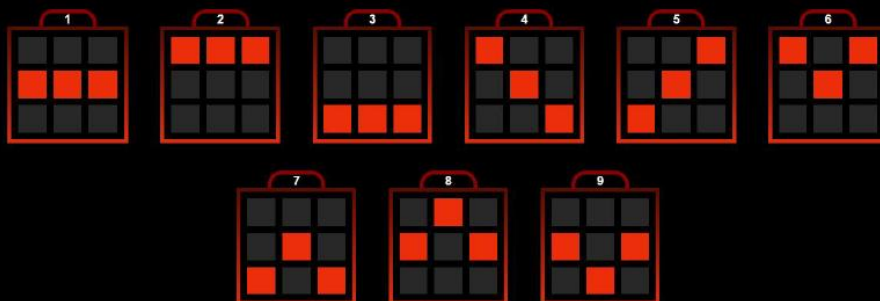

TRIPLE JELLY

PAYTABLE

TRIPLE TRIPLE TRIPLE

TRIPLE TRIPLE TRIPLE

TRIPLE TRIPLE TRIPLE

ANY TRIPLE ANY TRIPLE ANY TRIPLE

7 7 7

7 7 7

7 7 7

ANY 7 ANY 7 ANY 7

BAR
BAR

BAR
BAR

BAR
BAR

BAR

BAR

BAR

ANY
BAR

ANY
BAR

ANY
BAR

- VALUES SHOWN FOR A BET OF 10.
- LINE WINS ARE MULTIPLIED BY THE BET MULTIPLIER.

PAYLINES

TRIPLE RULES

- SYMBOLS , , AND MAY DISPLAY A MULTIPLIER.
- 3 ON A PAYLINE AWARDS THE TOP JACKPOT.
- 3 ON A PAYLINE AWARDS THE SECOND HIGHEST JACKPOT.
- 3 ON A PAYLINE AWARDS THE THIRD HIGHEST JACKPOT.
- ANY 3 MIXED , , AND AWARDS THE LOWEST JACKPOT.
- IF EXACTLY 2 ARE PRESENT ON A WINNING PAYLINE, THE WIN IS MULTIPLIED BY 9.
- IF EXACTLY 1 IS PRESENT ON A WINNING PAYLINE, THE WIN IS MULTIPLIED BY 3.

RULES

- PRESS THE SPIN BUTTON TO PLAY AT YOUR SELECTED BET LEVEL.
- PRESS THE SPACEBAR KEY TO PLAY THE GAME AT THE CURRENT SELECTED BET LEVEL (IF APPLICABLE).
- ALL 9 PAYLINES ARE ALWAYS ACTIVE.
- ALL DISPLAYED WINS HAVE BEEN MULTIPLIED BY THE BET MULTIPLIER.
- ONLY THE HIGHEST AWARD IS PAID PER LINE COMBINATION.
- ALL WINNING PAYLINES WILL BE ADDED TO TOTAL WIN.
- THE DISPLAYED GAME RTP CAN BE ACHIEVED AT THE MINIMUM BET LEVEL.