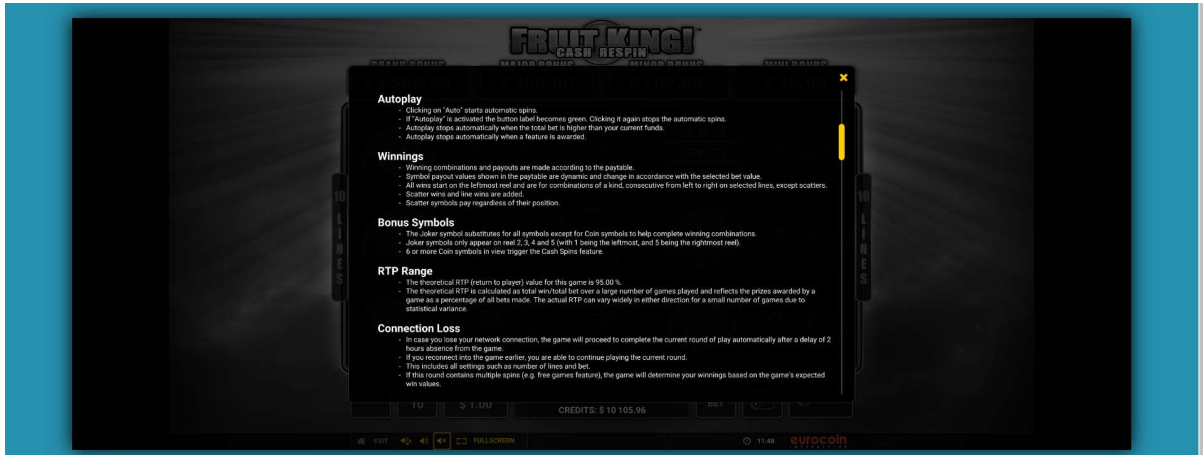

The prizes are paid in accordance with the payout table available on the game interface.

Any game in progress for more than 2 hours will be completed and the corresponding prize, if any, will be deposited into the account.