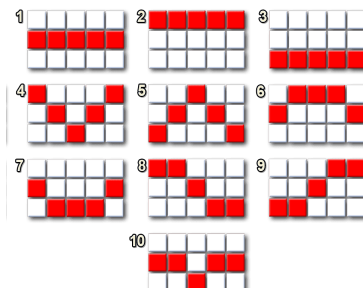

Any Wilds that land will expand to fill the whole reel.

Substitutes for all paying symbols.

SHEBA

Sticky Wilds Free Spins

Get 3, 4 or 5 scatter symbols to trigger 10, 15 or 20 Free Spins.

Any Wilds that land will expand and stick in place for the duration of Free Spins.

Every scatter that lands will add 2 Free Spins.

SHEBA

Paytable

Values are based on current stake multiplied by the win per line for each symbol.

	5x	250x		5x	20x		5x	12x
	4x	50x		4x	6x		4x	3x
	3x	10x		3x	3x		3x	2x
	5x	50x		5x	16x		5x	10x
	4x	20x		4x	6x		4x	2x
	3x	5x		3x	3x		3x	1x
	5x	30x		5x	16x		5x	10x
	4x	8x		4x	4x		4x	2x
	3x	4x		3x	2x		3x	1x

SHEBA

Win Lines

Wins are achieved for any 3, 4 or 5 of a kind along a winline. This is a 10 win line game, paying both ways.

SHEBA

Game Information

The overall payout percentage of the game is 95.85%. This game is completely random.

Swipe up to fullscreen.

Press the space bar to spin.

Super Spins

Super Spins is a high stake game mode in which 4 spins are played sequentially on 4 separate reel sets.

If a wild lands, it will expand and transfer to the remaining reels it will also have a 2x multiplier, which will increase by 1x on each transferred wild.