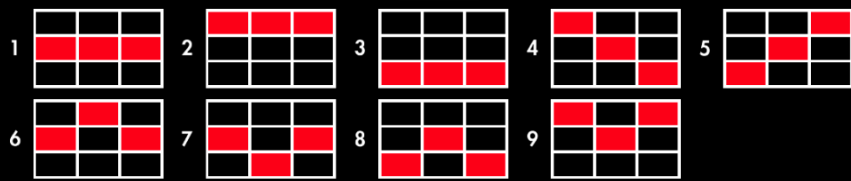

Progressive tiers are funded by a percentage of all wagers.

DEMO

EVERI

BALANCE **\$76,035.89** BET **\$6.75** WIN **\$0.00**

PAYLINES

DEMO

ADDITIONAL INFORMATION

	MENU Press to open and close game settings and view game information.
	BET Press to access Bet Settings without opening the Menu.