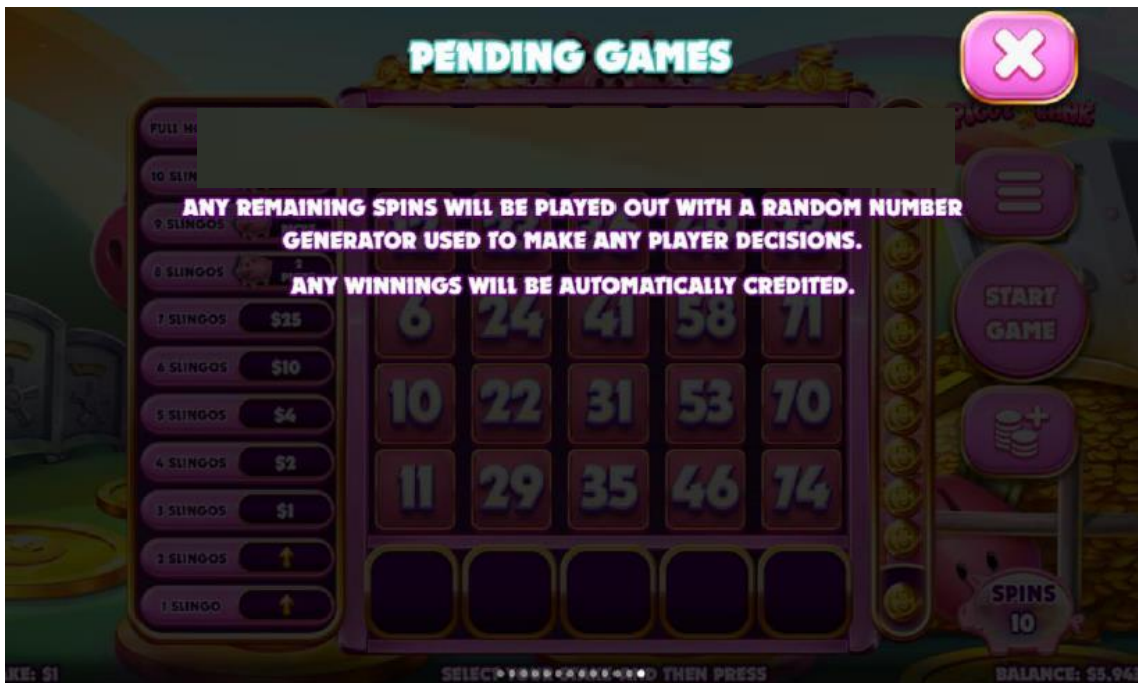

The prizes are paid in accordance with the payout table available on the game interface.

Any game in progress for more than 3 hours will be completed and the corresponding prize, if any, will be deposited into the account. If a choice that may have an impact on the outcome of the game is required, the game will be completed on the basis of a random choice from among those offered.