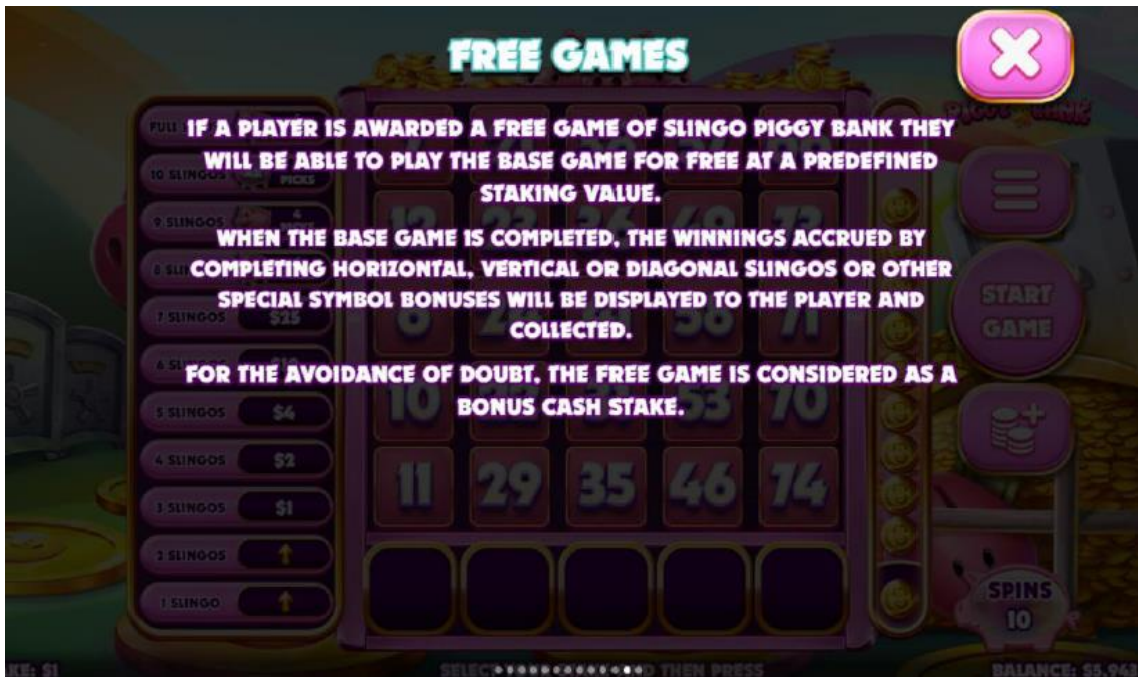

The prizes are paid in accordance with the payout table available on the game interface.

Any game in progress for more than 3 hours will be completed and the corresponding prize, if any, will be deposited into the account. If a choice that may have an impact on the outcome of the game is required, the game will be completed on the basis of a random choice from among those offered.