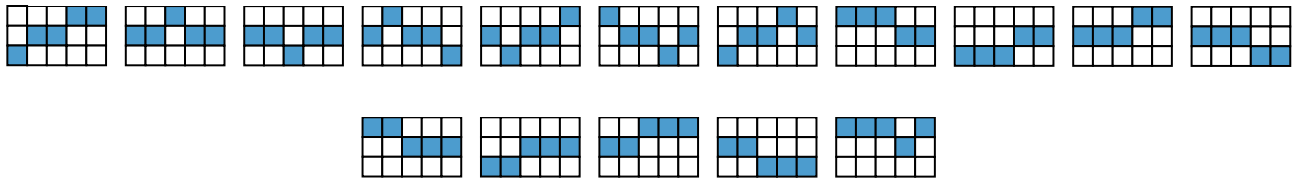

Two  are located on the center position of the 1st and 5th reels. These are the Capture Frames.

The following symbols are eligible to activate the Scatter Capture Feature:

Two matching eligible symbols landing within the Capture Frames will activate the Scatter Capture Feature.

Scatter Capture Pays

GENERAL INFO : **GENERAL RULES**

Line wins must appear on played lines.

Line win symbols must appear on adjacent reels, beginning with the leftmost reel.

Only the highest win is paid on each line.