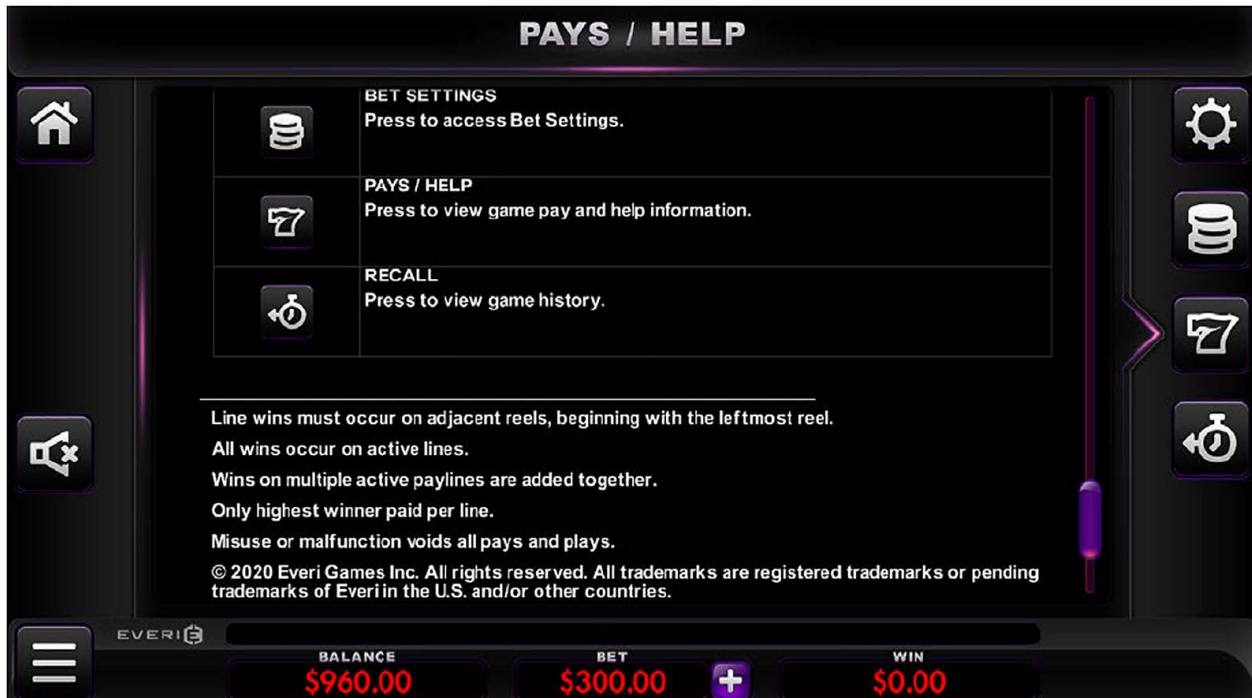

EVERI

BALANCE	BET	WIN
\$960.00	\$300.00	\$0.00

PAYS / HELP

	SPIN Press to start playing with the current bet settings. Or, if applicable, press Space Bar to start playing with the current bet settings. Quick Stop: Press again to quick stop the reels.
	LOBBY Press to return to Lobby.
	SOUND Press to enable or disable Sound.
	SETTINGS Press to access game Settings.
	BET SETTINGS Press to access Bet Settings.

EVERI

BALANCE	BET	WIN
\$960.00	\$300.00	\$0.00

The prizes are paid in accordance with the payout table available on the game interface.

Any game in progress for more than 24 hours will be completed and the corresponding prize, if any, will be deposited into the account.