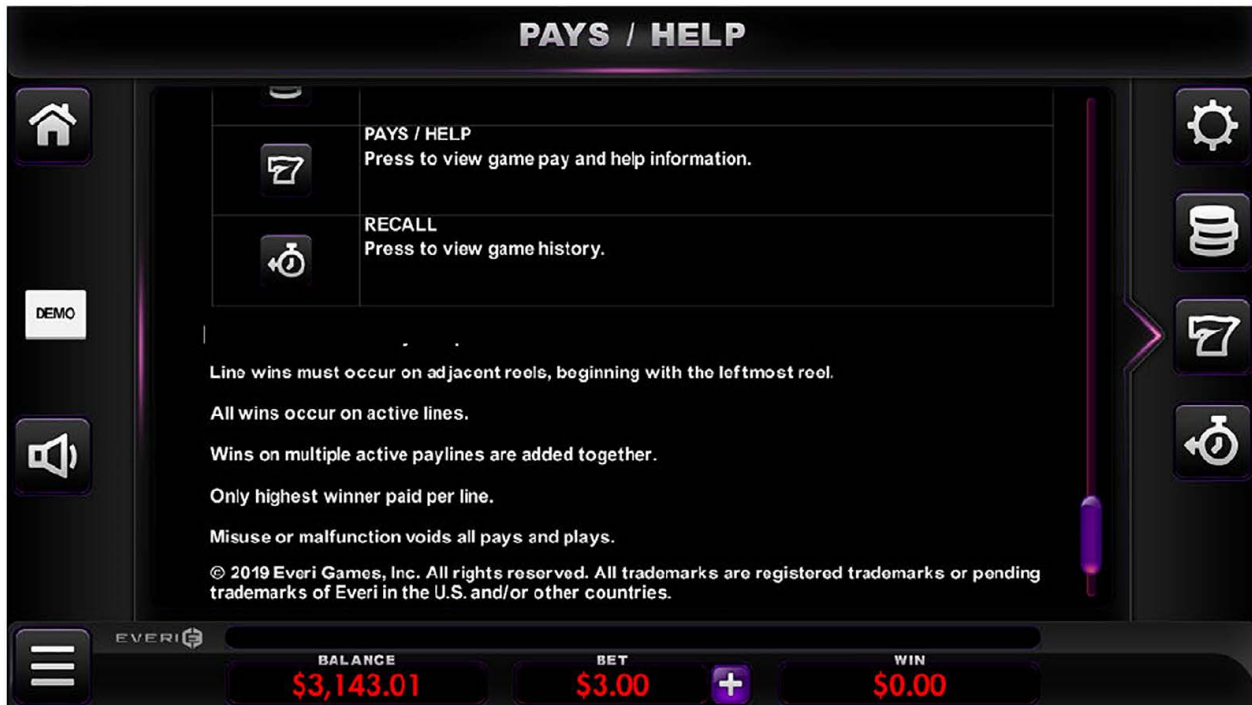

PAYLINES

EVERI

BALANCE \$3,143.01	BET \$3.00 +	WIN \$0.00
------------------------------	---	----------------------

PAYS / HELP

DEMO

ADDITIONAL INFORMATION

	MENU Press to open and close game settings and view game information.
	BET Press to access Bet Settings without opening the Menu.
	AUTO SPIN Press to access Auto Spin settings without opening the Menu.
	SPIN Press to start playing with the current bet settings. <small>Or, if applicable, press Space Bar to start playing with the current bet settings.</small>

EVERI 

BALANCE	BET	WIN
\$3,143.01	\$3.00 	\$0.00

PAYS / HELP

DEMO

	SPIN Press to start playing with the current bet settings. <small>Or, if applicable, press Space Bar to start playing with the current bet settings. Quick Stop: Press again to quick stop the reels.</small>
	LOBBY Press to return to Lobby.
	SOUND Press to enable or disable Sound.
	SETTINGS Press to access game Settings.
	BET SETTINGS Press to access Bet Settings.
	PAYS / HELP

EVERI 

BALANCE	BET	WIN
\$3,143.01	\$3.00 	\$0.00

Note: The prizes are paid in accordance with the payout table available on the game interface.

Any game in progress for more than 24 hours will be completed and the corresponding prize, if any, will be deposited into the account.